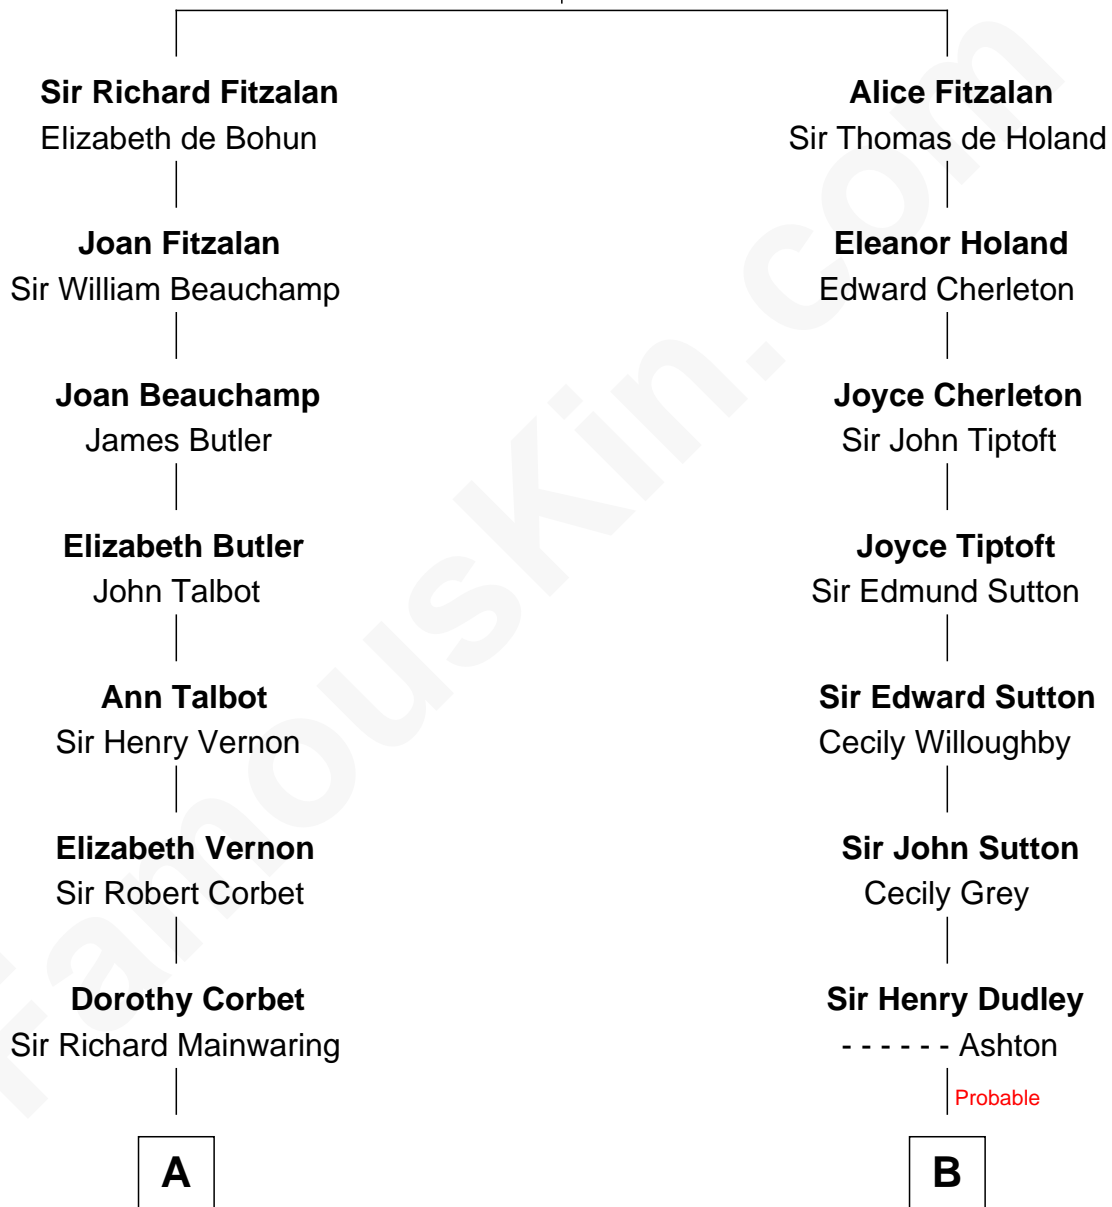

FamousKin.com Relationship Chart of

C. W. Post

Founder of Post Cereals

16th cousin 2 times removed of

Humphrey Bogart

Movie Actor

Richard Fitzalan
Eleanor Plantagenet

C

Maud Humphrey
Dr. Belmont Deforest Bogart

Humphrey Bogart
Movie Actor

FamousKin.com