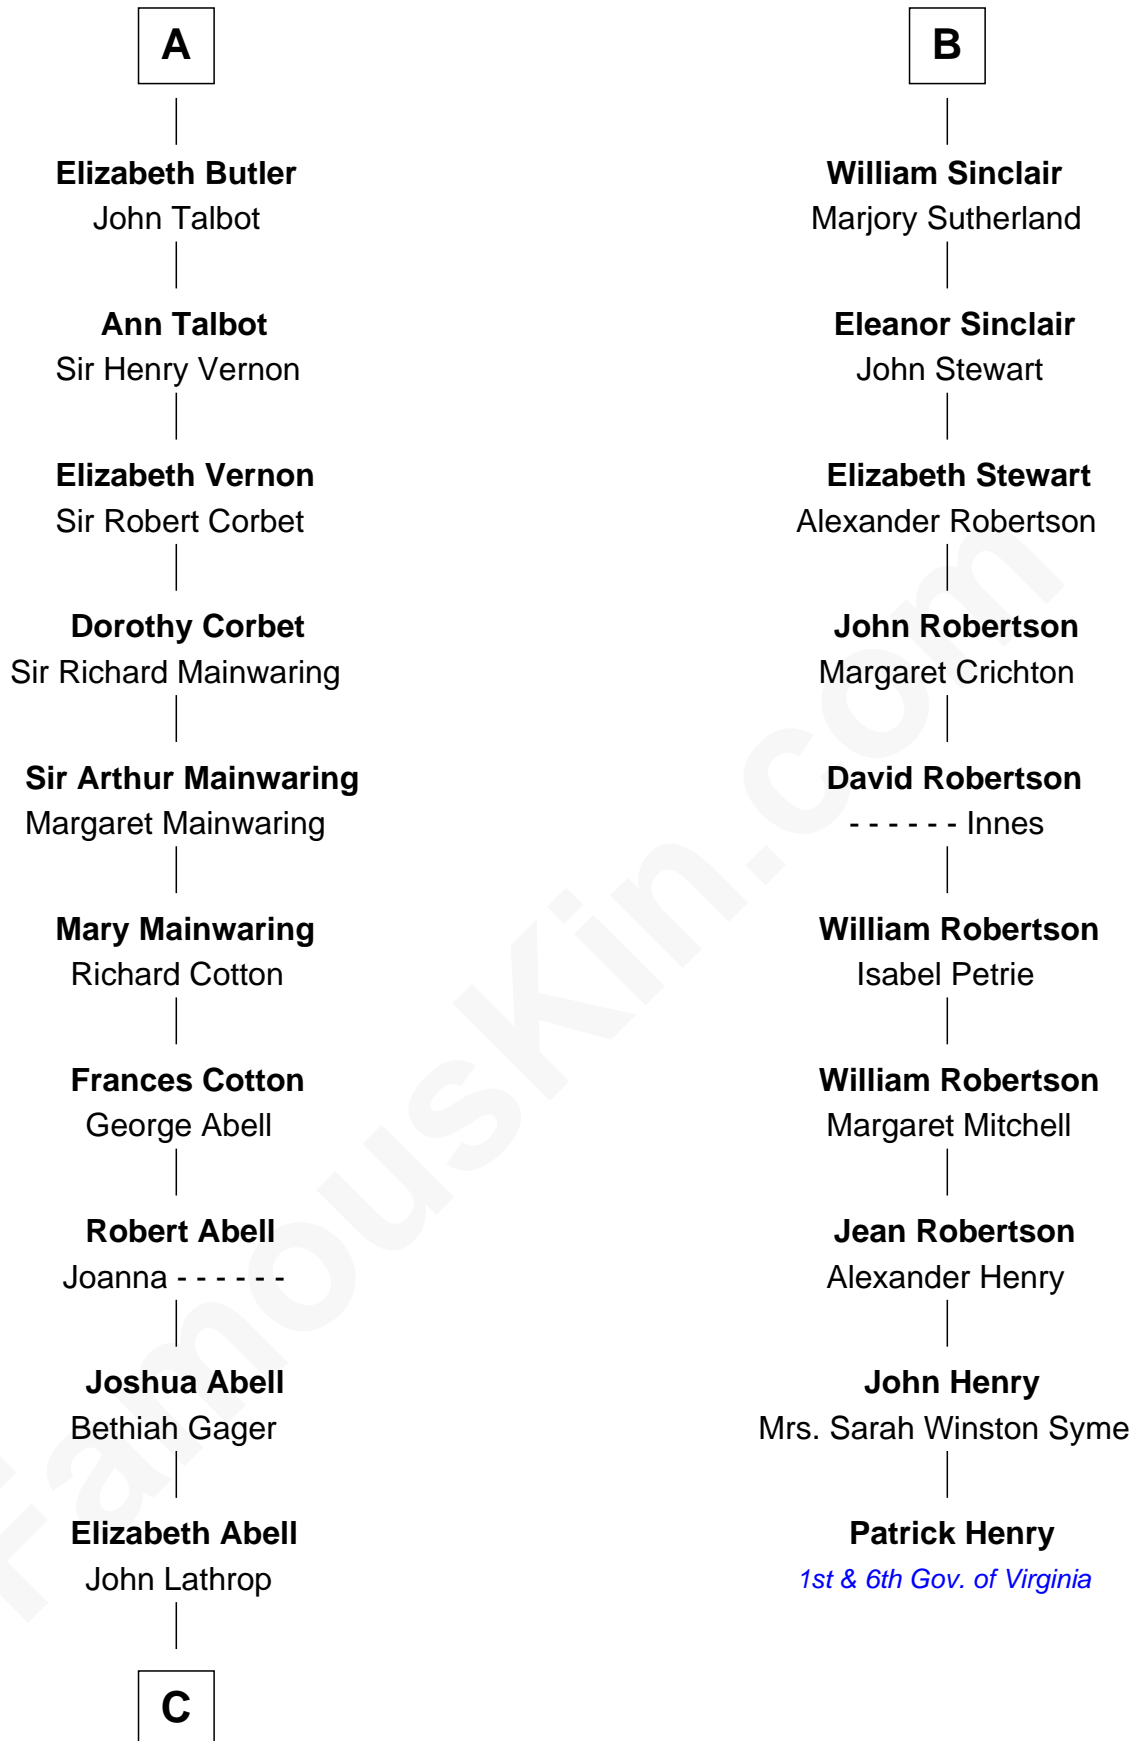

FamousKin.com Relationship Chart of

C. W. Post

Founder of Post Cereals

16th cousin 4 times removed of

Patrick Henry

1st and 6th Governor of Virginia

C

Azel Lathrop
Elizabeth Hyde

Erastus Lathrop
Sarah Bailey

Caroline Cushman Lathrop
Charles Rollin Post

C. W. Post
Founder of Post Cereals

FamousKin.com