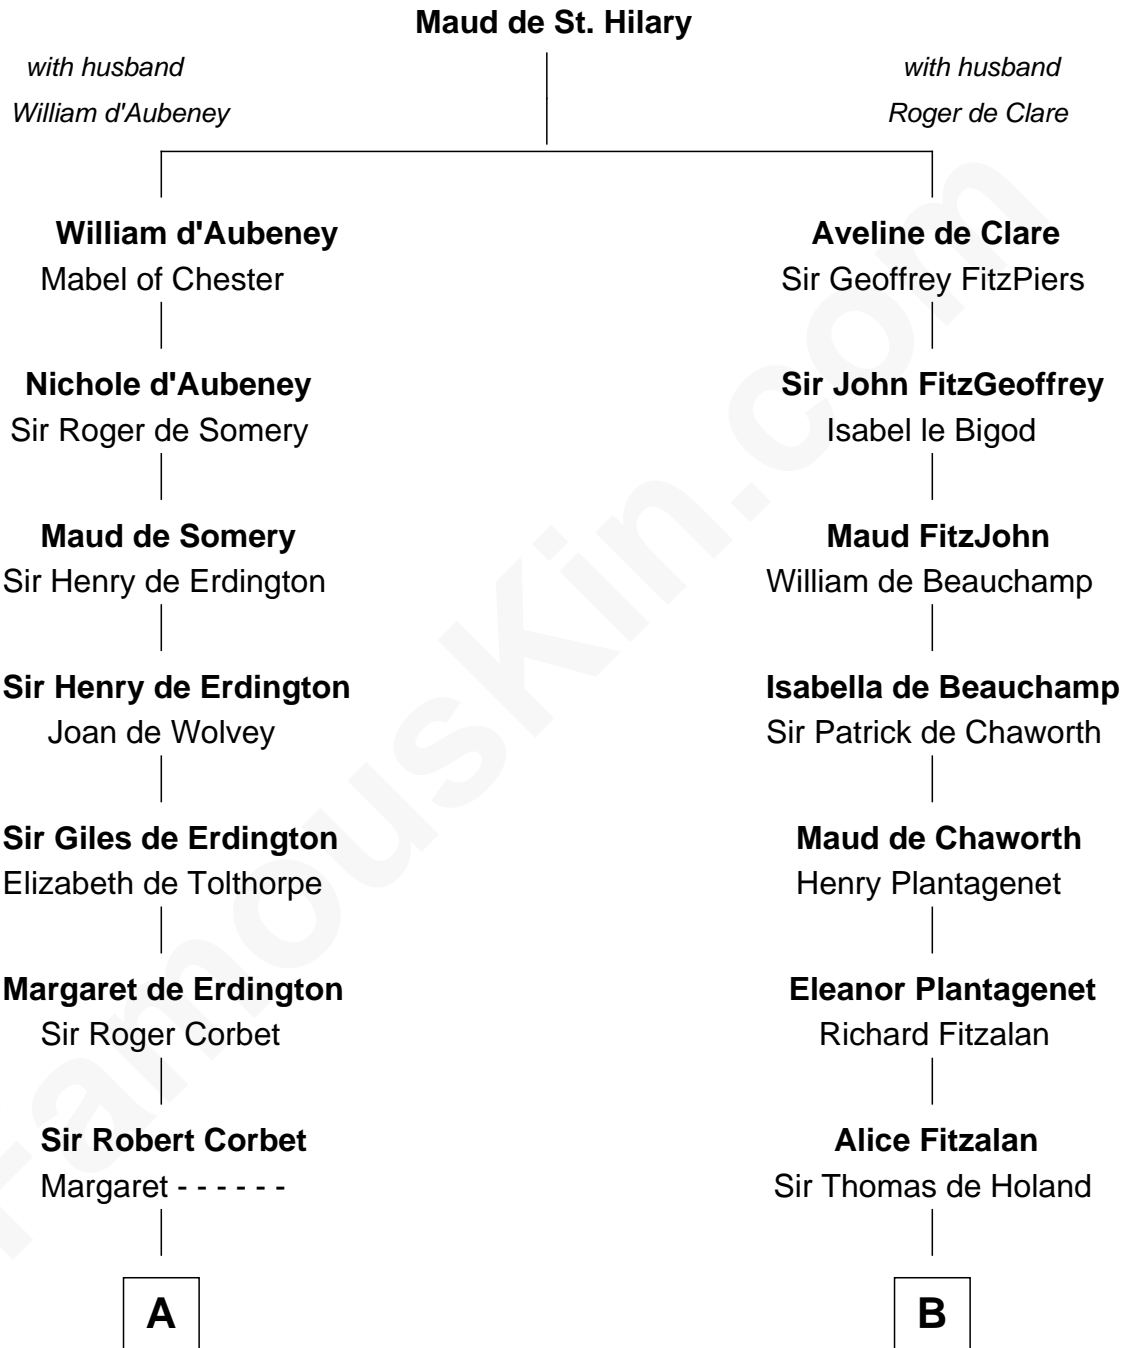

# FamousKin.com Relationship Chart of

**C. W. Post**

*Founder of Post Cereals*

17th cousin 3 times removed of

**Patrick Henry**

*1st and 6th Governor of Virginia*

**C**

—  
**Azel Lathrop**  
Elizabeth Hyde

—  
**Erastus Lathrop**  
Sarah Bailey

—  
**Caroline Cushman Lathrop**  
Charles Rollin Post

—  
**C. W. Post**  
*Founder of Post Cereals*

FamousKin.com