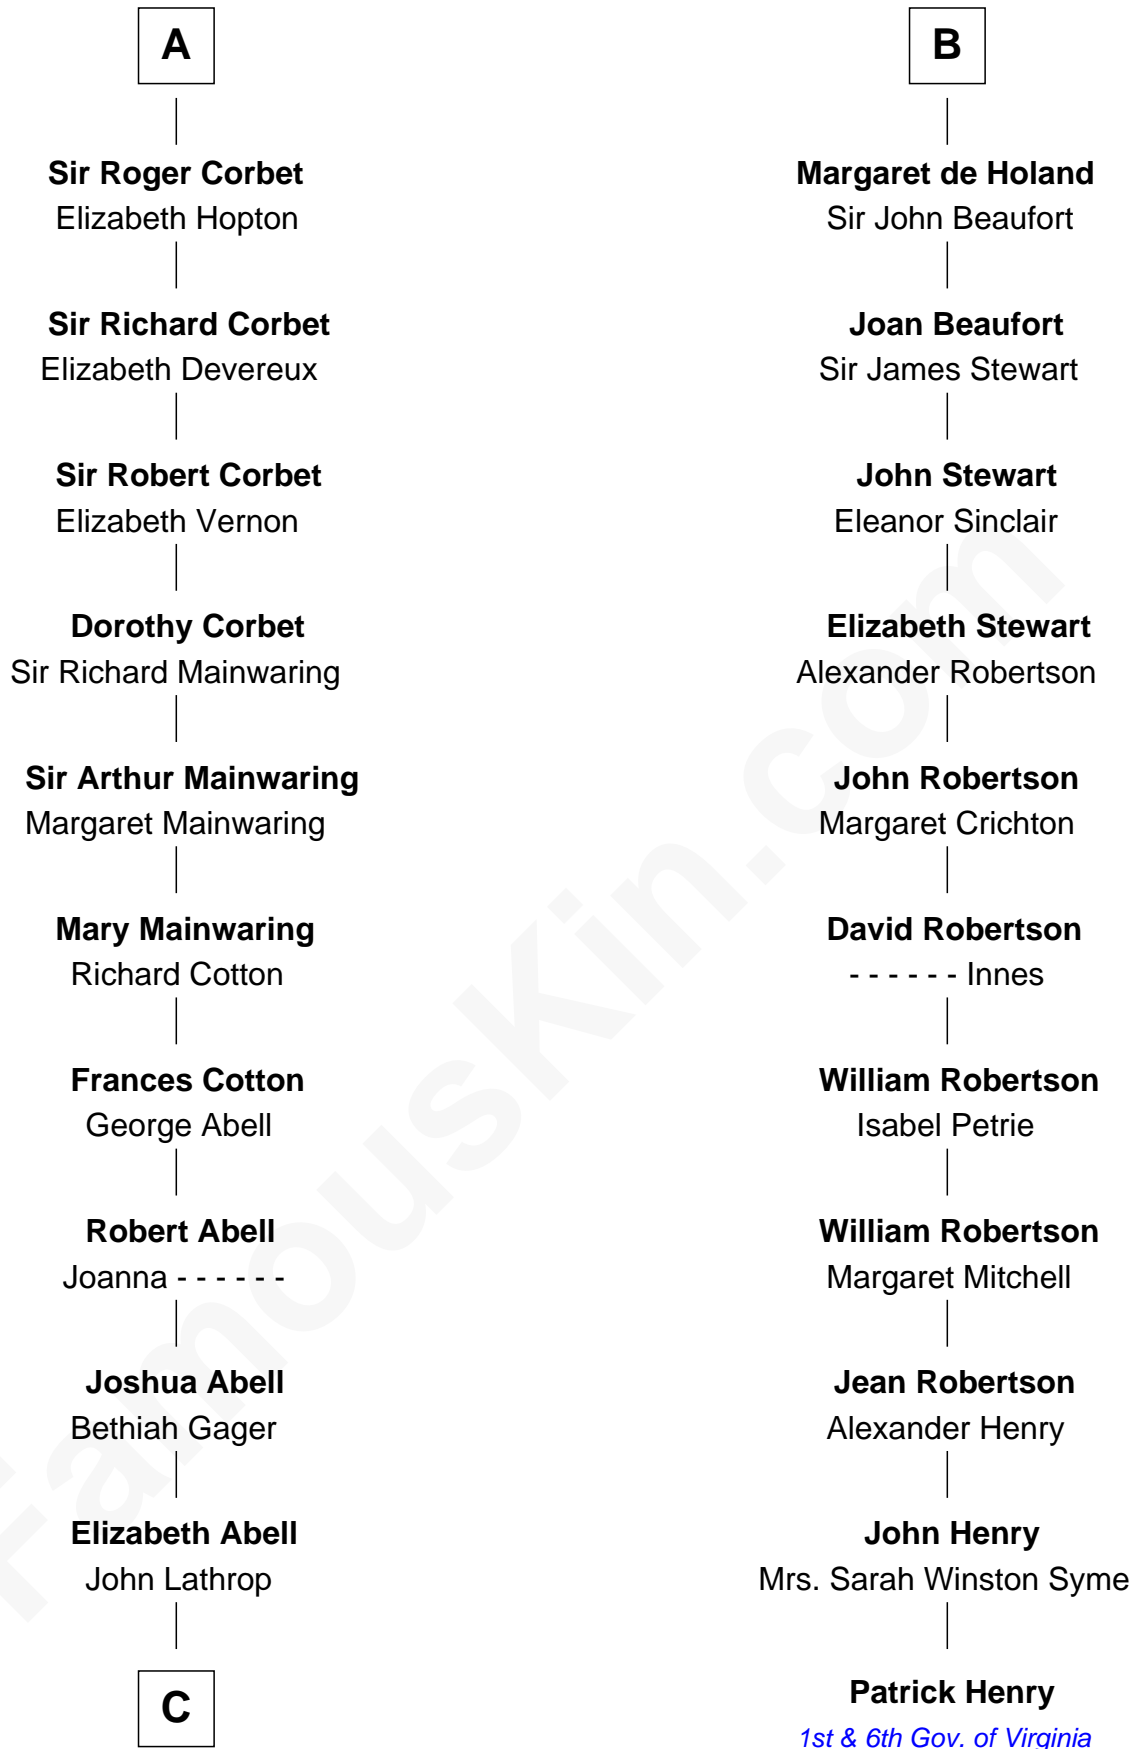

# FamousKin.com Relationship Chart of

**C. W. Post**

*Founder of Post Cereals*

17th cousin 3 times removed of

**Patrick Henry**

*1st and 6th Governor of Virginia*

**C**

—  
**Azel Lathrop**  
Elizabeth Hyde

—  
**Erastus Lathrop**  
Sarah Bailey

—  
**Caroline Cushman Lathrop**  
Charles Rollin Post

—  
**C. W. Post**  
*Founder of Post Cereals*

FamousKin.com