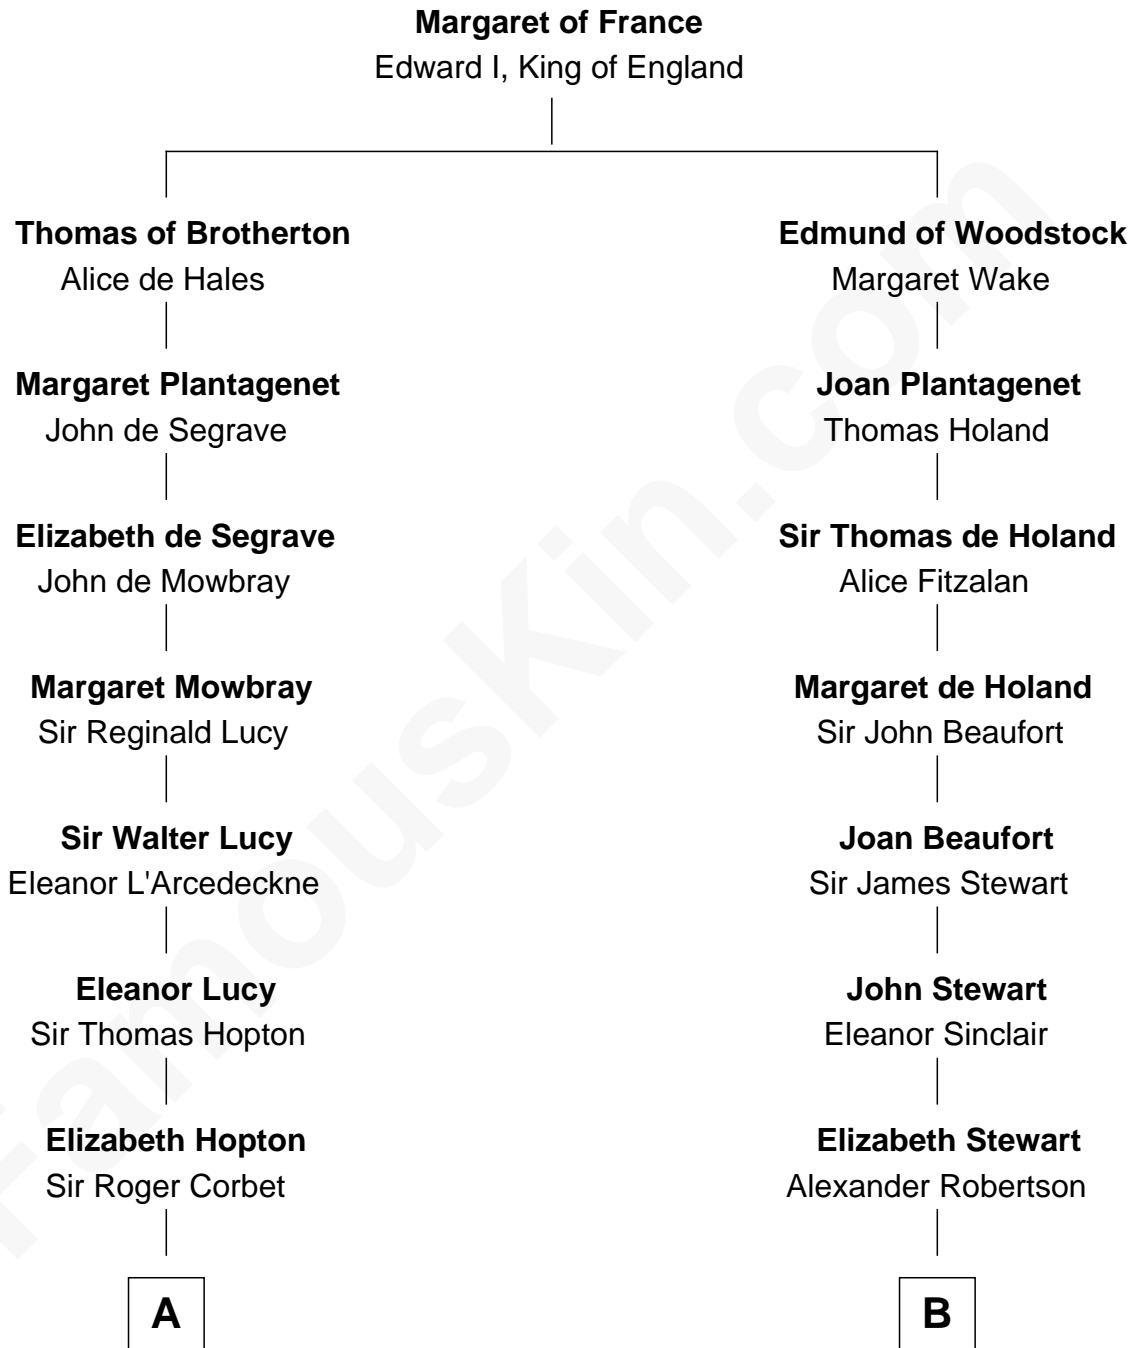

FamousKin.com Relationship Chart of

C. W. Post

Founder of Post Cereals

13th cousin 6 times removed of

Patrick Henry

1st and 6th Governor of Virginia

C

Erastus Lathrop

Sarah Bailey

Caroline Cushman Lathrop

Charles Rollin Post

C. W. Post

Founder of Post Cereals

FamousKin.com