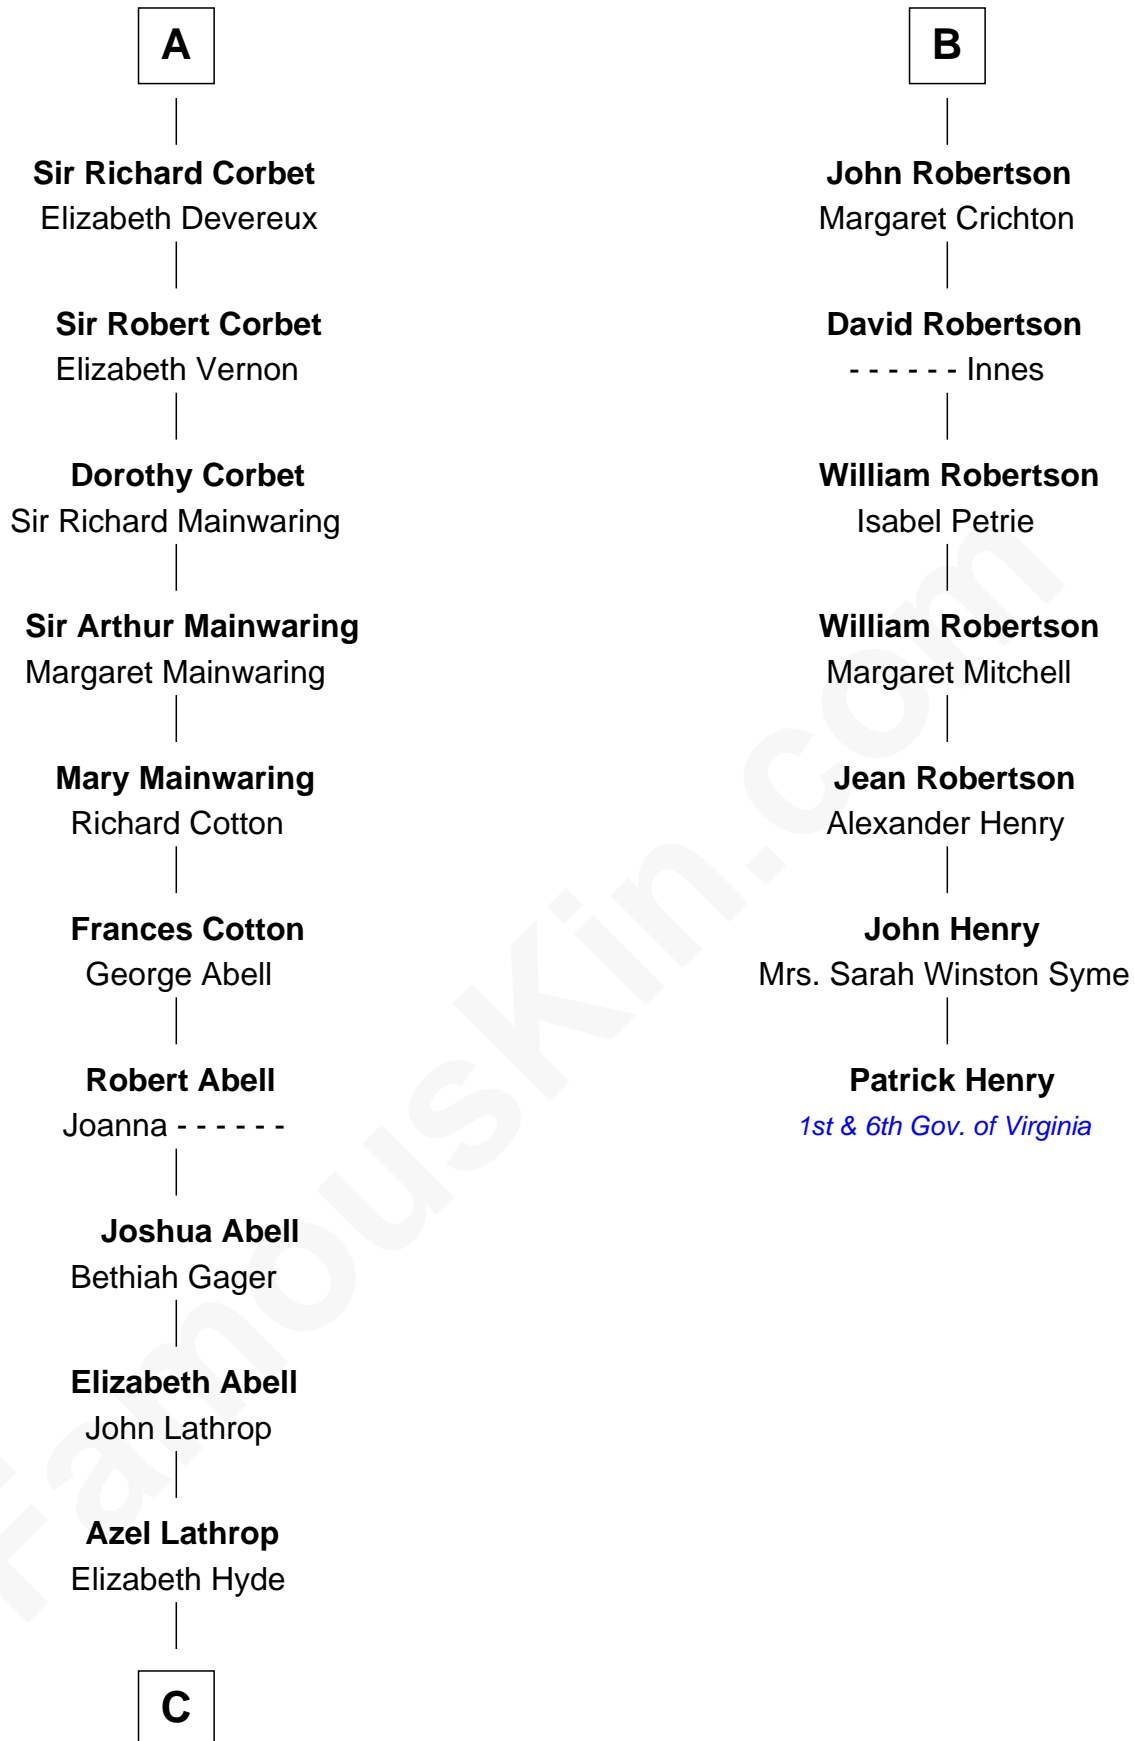

FamousKin.com Relationship Chart of

C. W. Post

Founder of Post Cereals

13th cousin 6 times removed of

Patrick Henry

1st and 6th Governor of Virginia

C

Erastus Lathrop

Sarah Bailey

Caroline Cushman Lathrop

Charles Rollin Post

C. W. Post

Founder of Post Cereals

FamousKin.com