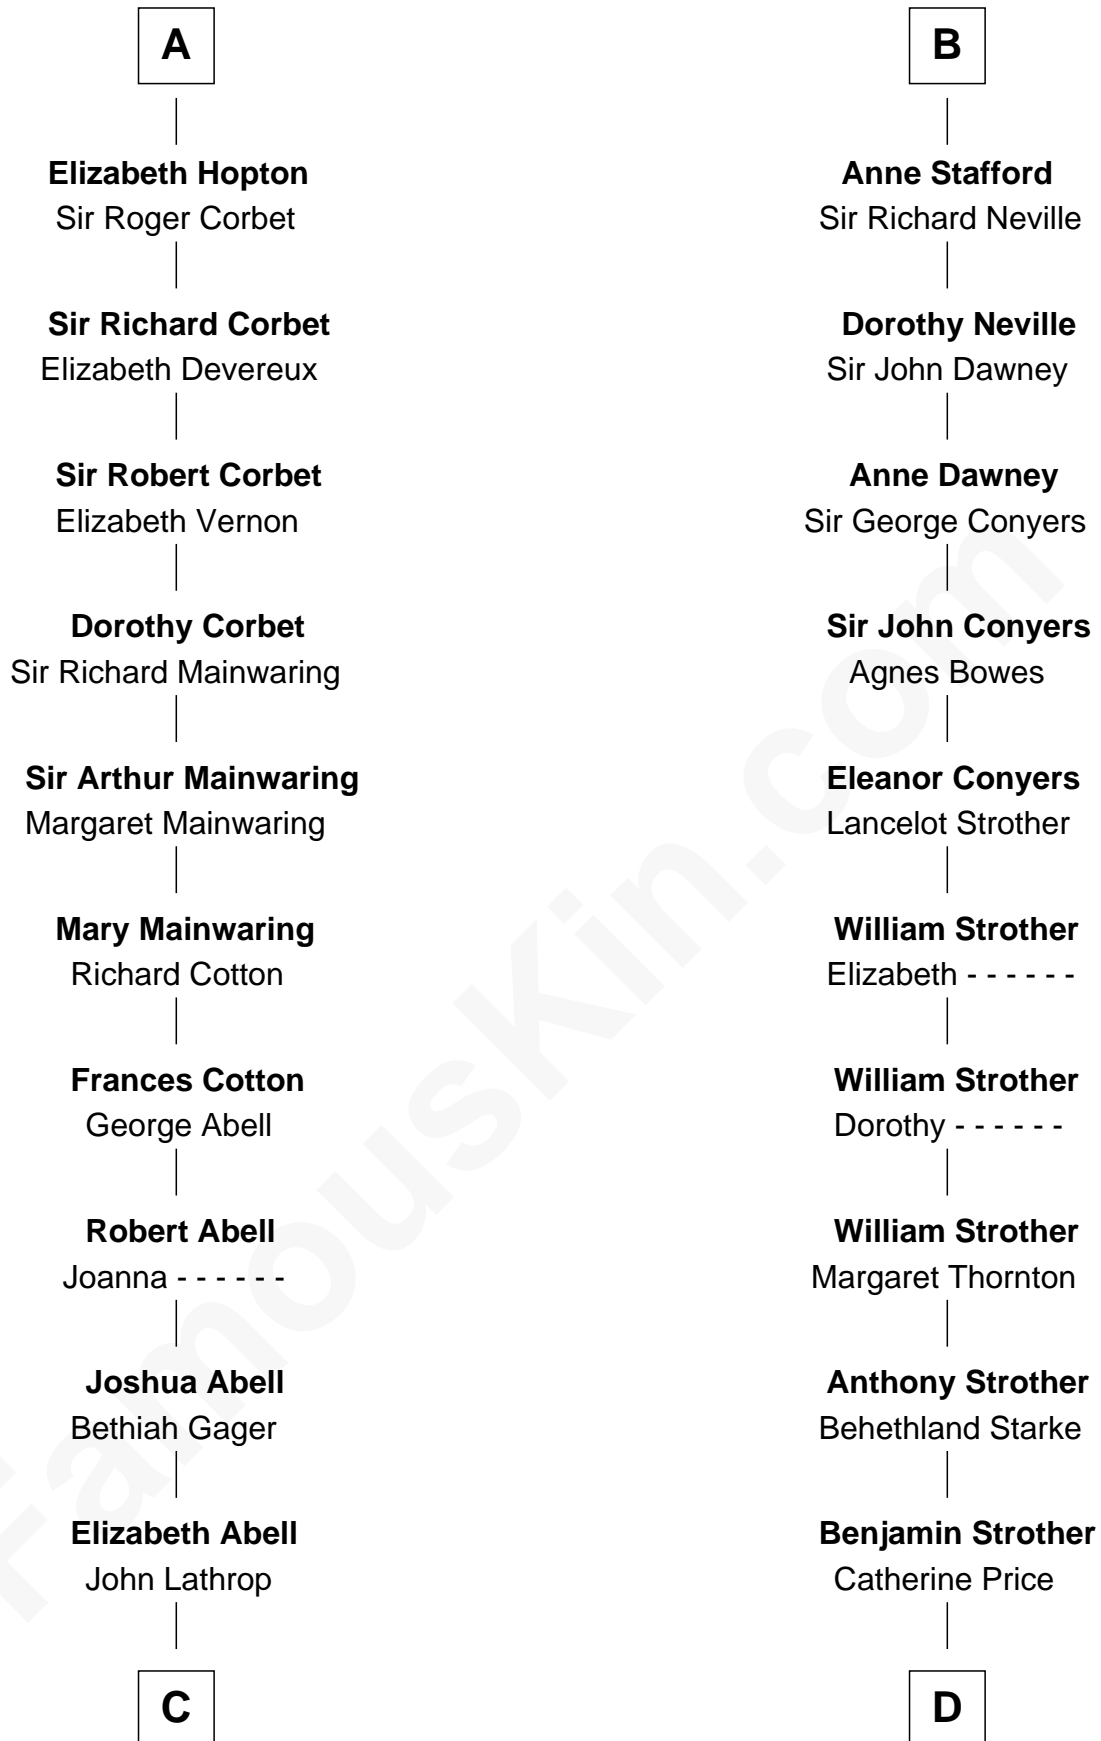

FamousKin.com Relationship Chart of

C. W. Post

Founder of Post Cereals

20th cousin 1 time removed of

Randolph Scott

Movie Actor

John de Botetourte

Maud FitzThomas

C

Azel Lathrop
Elizabeth Hyde

Erastus Lathrop
Sarah Bailey

Caroline Cushman Lathrop
Charles Rollin Post

C. W. Post
Founder of Post Cereals

D

Catherine Price Strother
Joseph Minor Crane

John William Crane
Margaret Ann Sadler

Joseph Minor Crane
Lavinia Lionberger

Lucy Lionberger Crane
George Grant Scott

Randolph Scott
Movie Actor