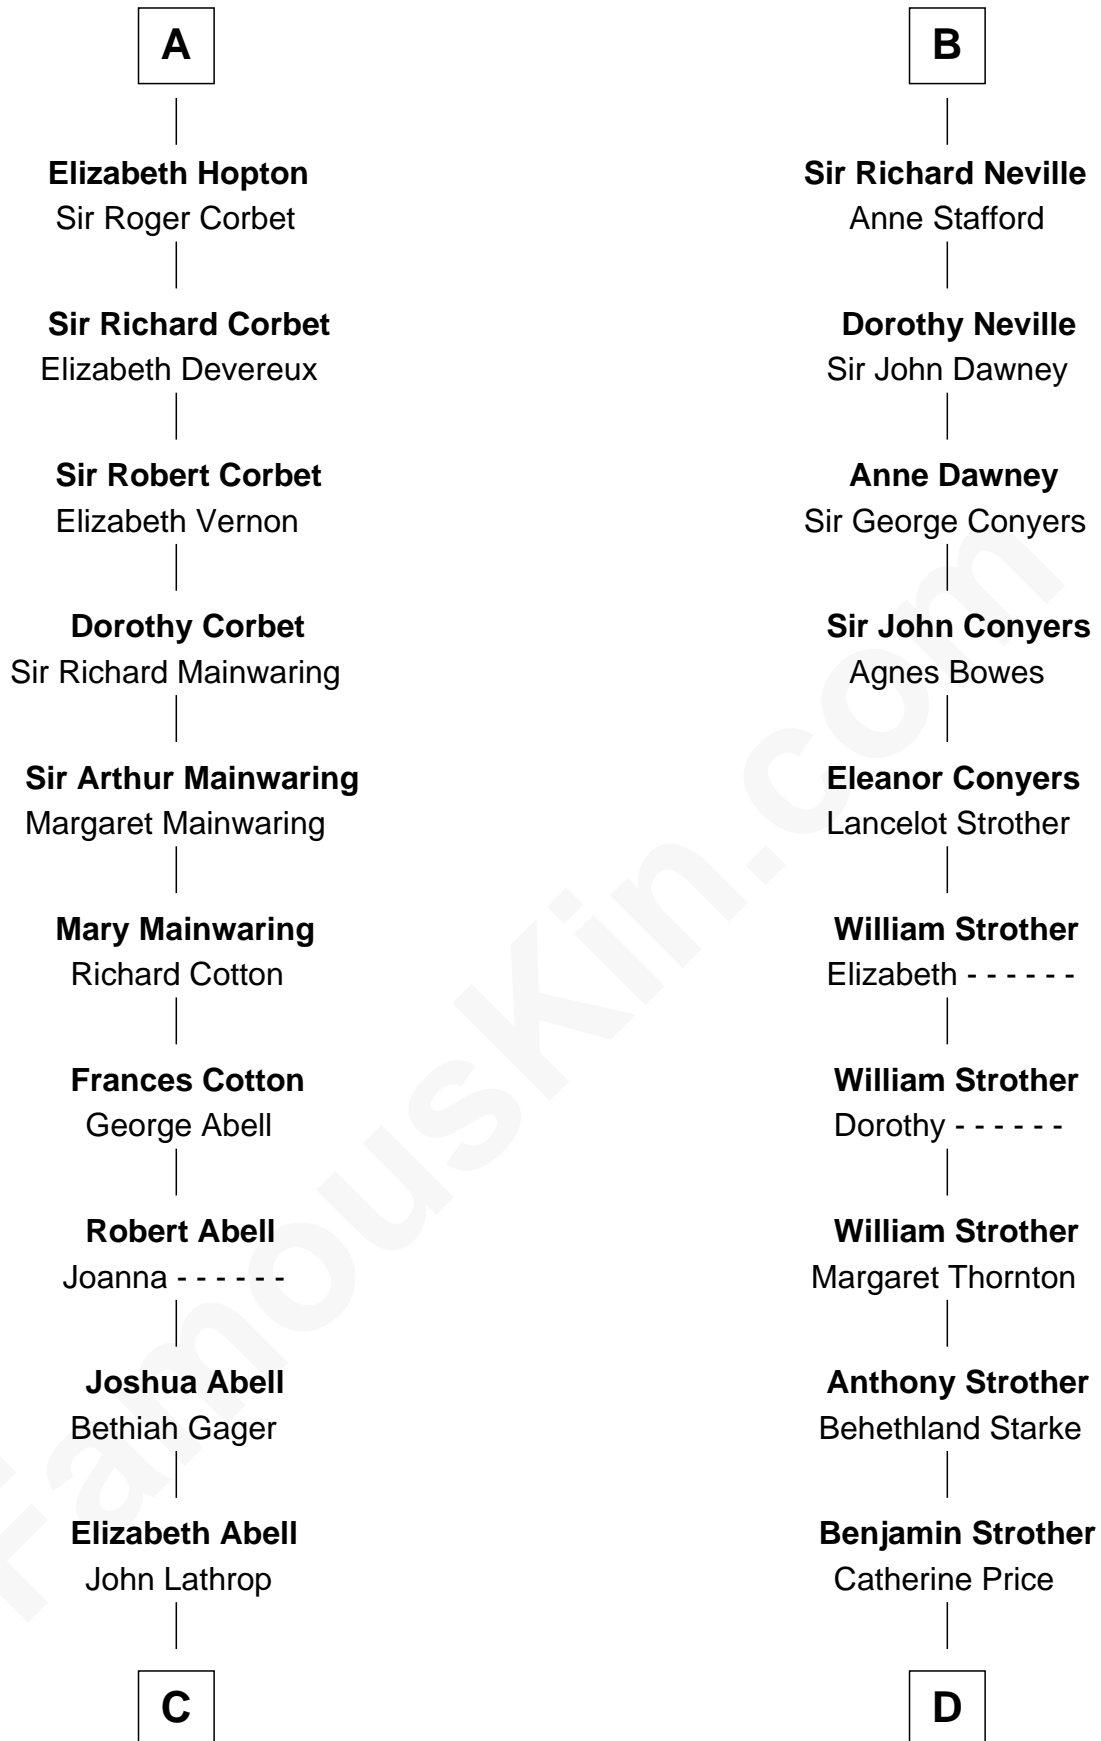

FamousKin.com Relationship Chart of

C. W. Post

Founder of Post Cereals

20th cousin 1 time removed of

Randolph Scott

Movie Actor

Philip III, King of France

*with wife
Maria of Brabant*

*with wife
Isabella of Aragon*

Margaret of France
Edward I, King of England

King Philip IV of France
Joan of Navarre

Thomas of Brotherton
Alice de Hales

Isabella of France
Edward II, King of England

Margaret Plantagenet
John de Segrave

Edward III, King of England
Philippa of Hainault

Elizabeth de Segrave
John de Mowbray

John of Gaunt
Katherine Roet

Margaret Mowbray
Sir Reginald Lucy

Joan Beaufort
Sir Ralph Neville

Sir Walter Lucy
Eleanor L'Arcedeckne

George Neville
Elizabeth Beauchamp

Eleanor Lucy
Sir Thomas Hopton

Sir Henry Neville
Joan Bouchier

A

B

C

Azel Lathrop
Elizabeth Hyde

Erastus Lathrop
Sarah Bailey