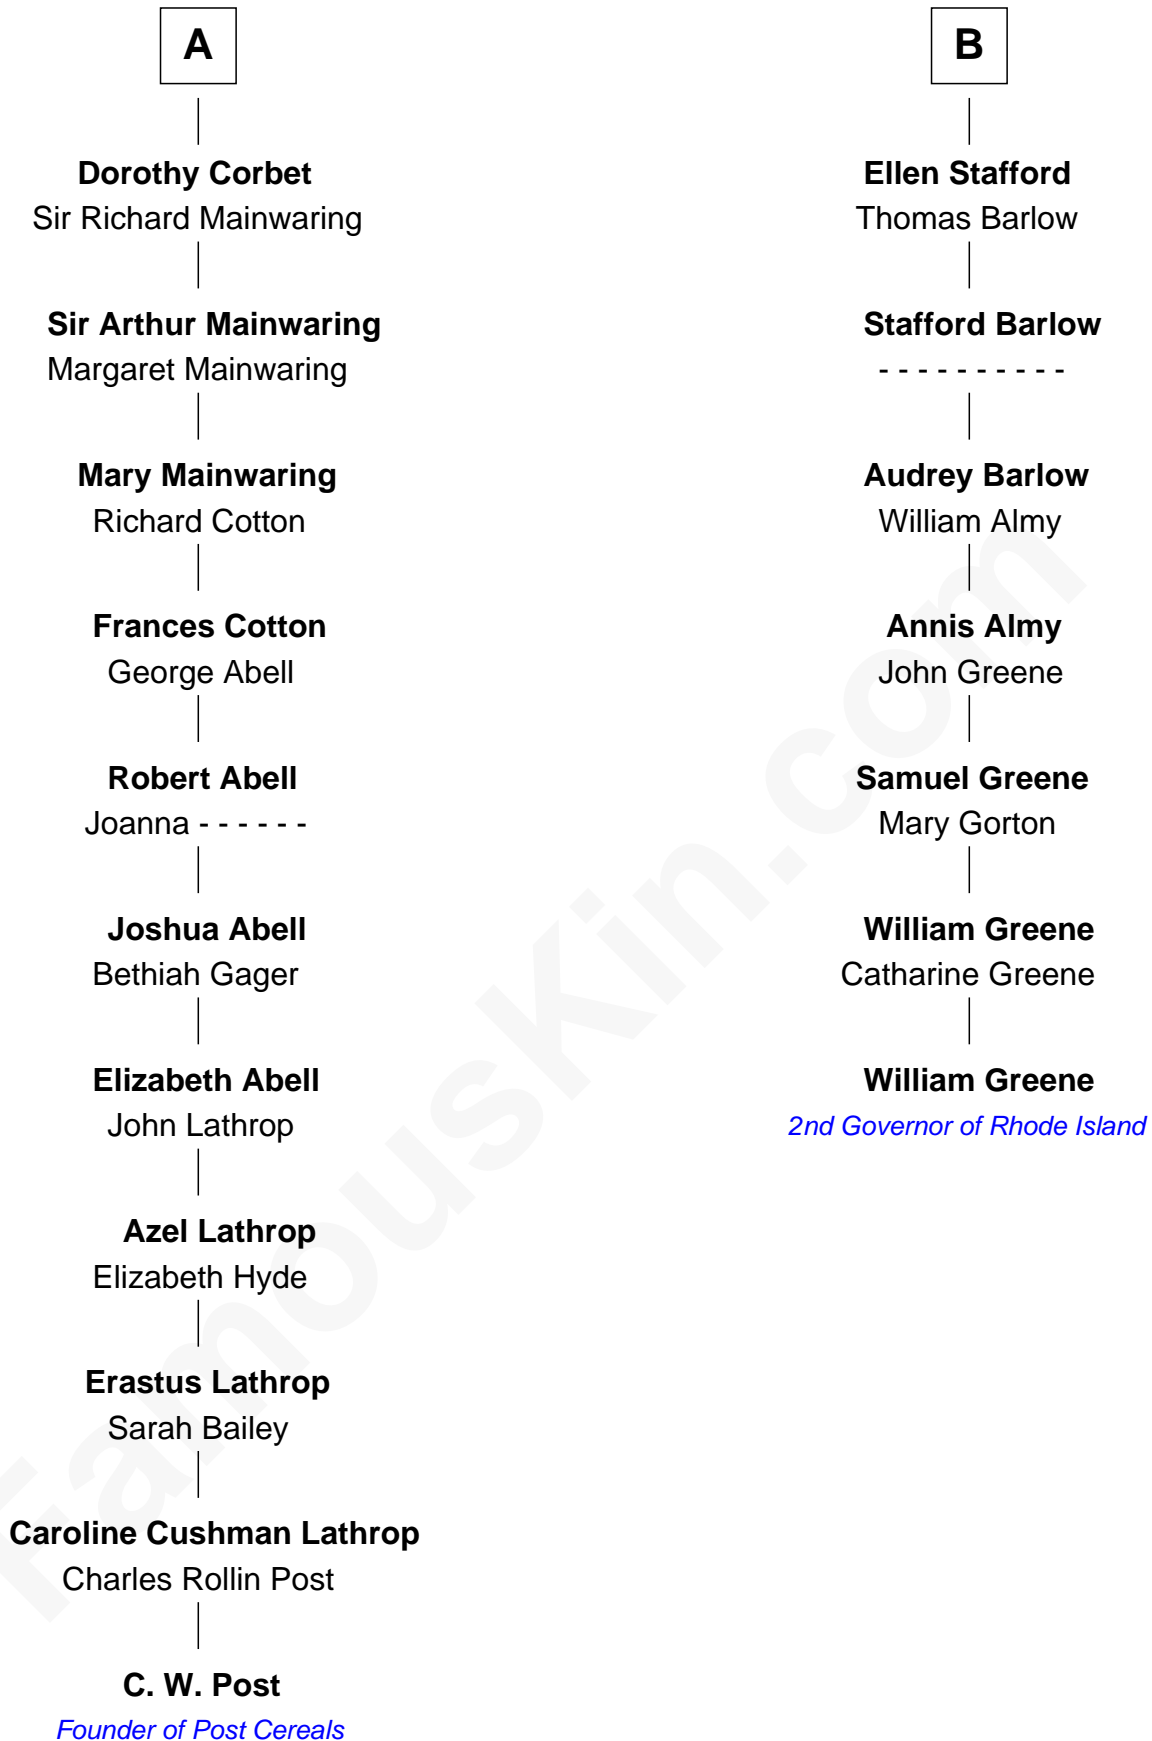

FamousKin.com Relationship Chart of

C. W. Post

Founder of Post Cereals

13th cousin 4 times removed of

William Greene

2nd Governor of Rhode Island

Ralph de Stafford

with wife
Margaret de Audley

Eleanor Aylesbury

Anne Ferrers

Sir Walter Devereux

Humphrey Stafford

Katherine Fray

Elizabeth Devereux

Sir Richard Corbet

Sir Humphrey Stafford

Margaret Fogge

Sir Robert Corbet

Elizabeth Vernon

Sir Humphrey Stafford

Margaret Tame

A

B

William Greene photo by [Sarnold17](#) (CC BY-SA 3.0)