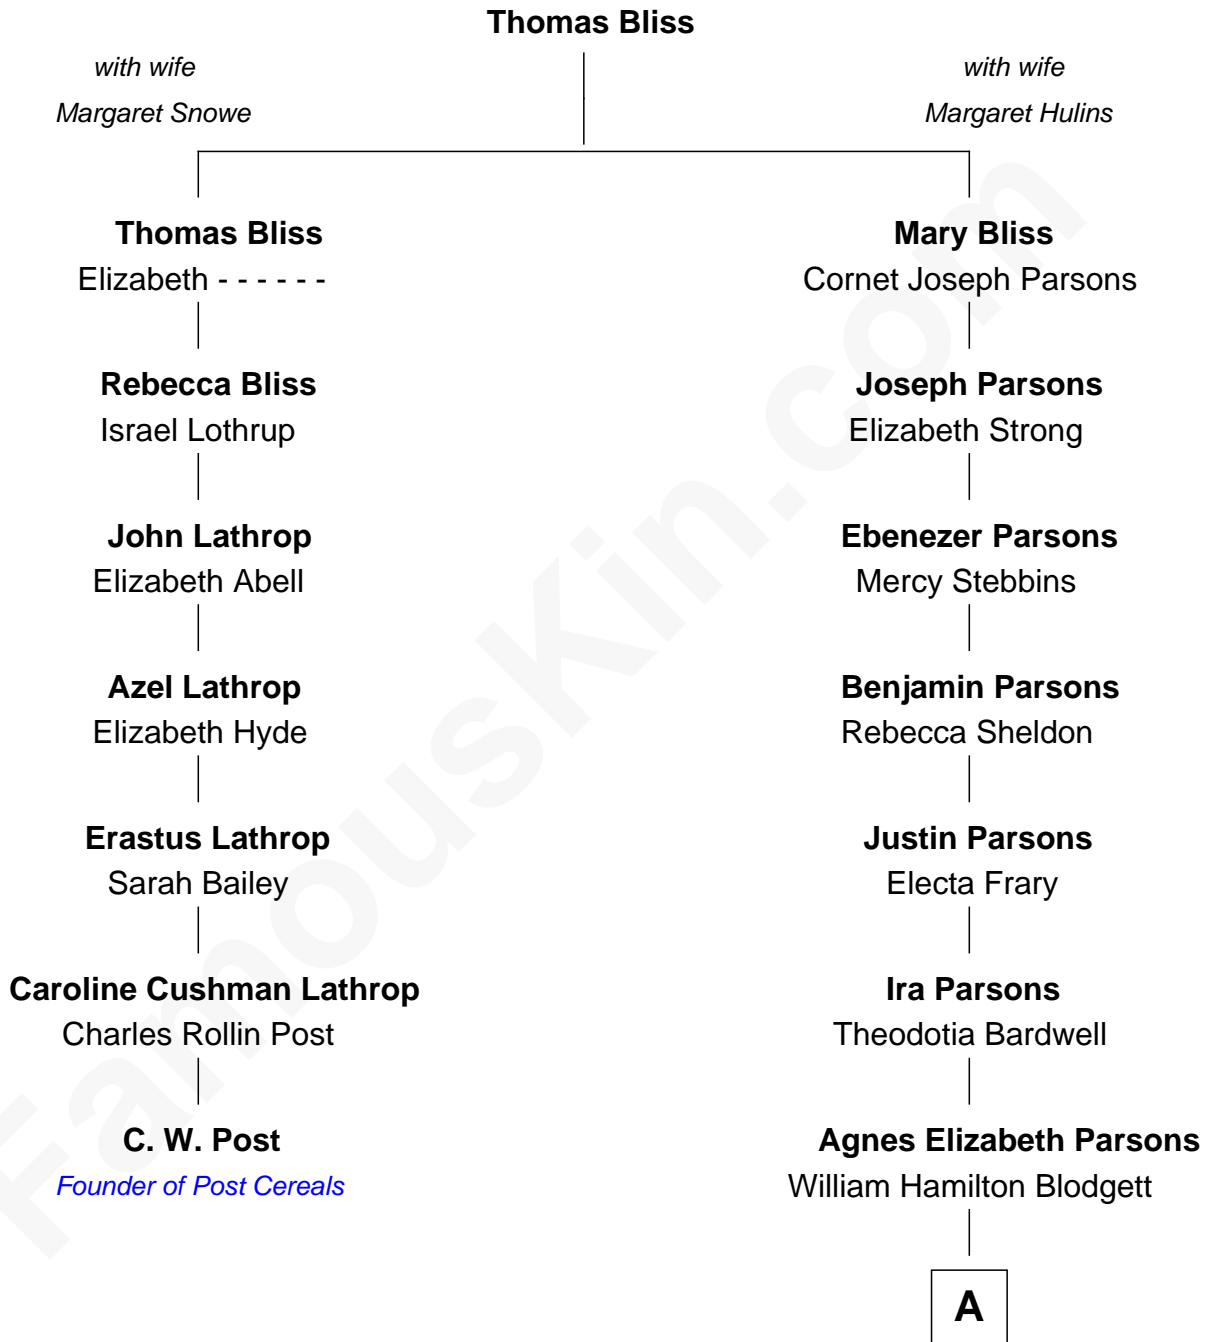

FamousKin.com Relationship Chart of

C. W. Post

Founder of Post Cereals

6th cousin 5 times removed of

Kate Upton

Sports Illustrated Swimsuit Cover Model

A

Carrie A. Blodgett
Cassius Marcellus Upton

Frederick Stanley Upton
Margaret M. Beckley

Stephen Edward Upton
Elizabeth Brooks Vial

Jefferson Matthew Upton
Shelley Fawn Davis

Kate Upton
Model and Actress