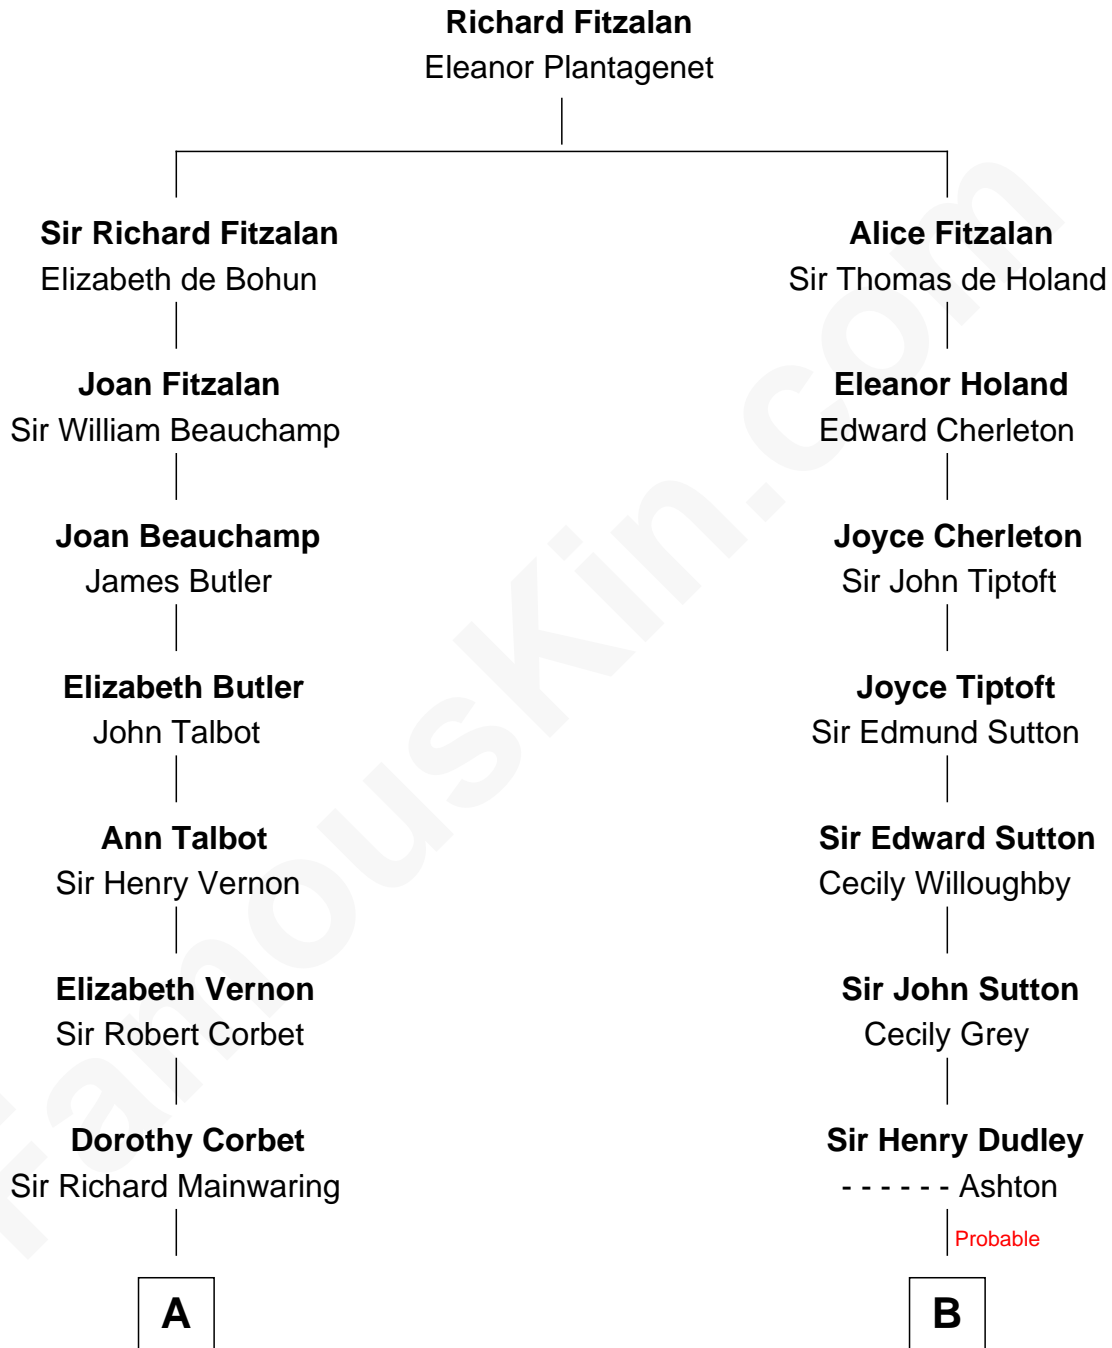

FamousKin.com Relationship Chart of

C. W. Post

Founder of Post Cereals

16th cousin 5 times removed of

Kate Upton

Sports Illustrated Swimsuit Cover Model

C

William Chester Tyler

Laura Leland Brooks

Margaret Hastings Tyler

Charles Henry Vial

Elizabeth Brooks Vial

Stephen Edward Upton

Jefferson Matthew Upton

Shelley Fawn Davis

Kate Upton