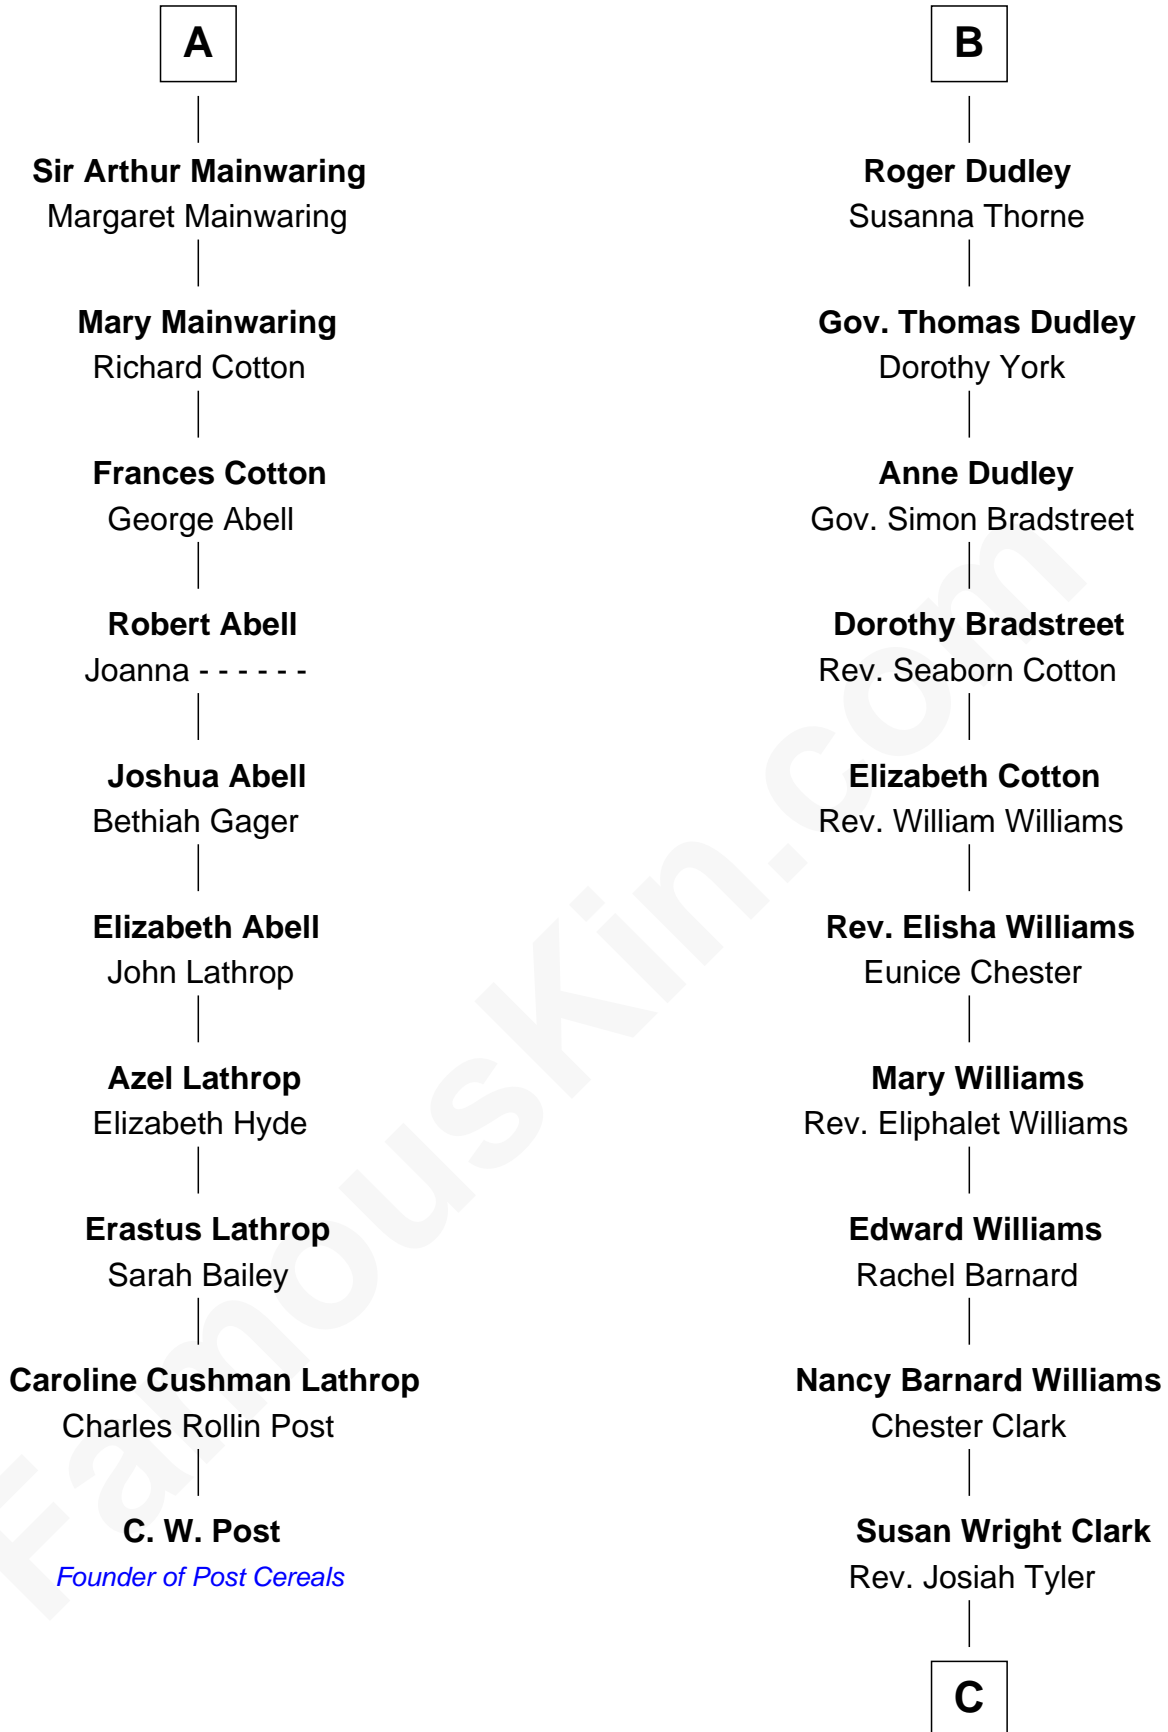

FamousKin.com Relationship Chart of

C. W. Post

Founder of Post Cereals

16th cousin 5 times removed of

Kate Upton

Sports Illustrated Swimsuit Cover Model

C

William Chester Tyler

Laura Leland Brooks

Margaret Hastings Tyler

Charles Henry Vial

Elizabeth Brooks Vial

Stephen Edward Upton

Jefferson Matthew Upton

Shelley Fawn Davis

Kate Upton