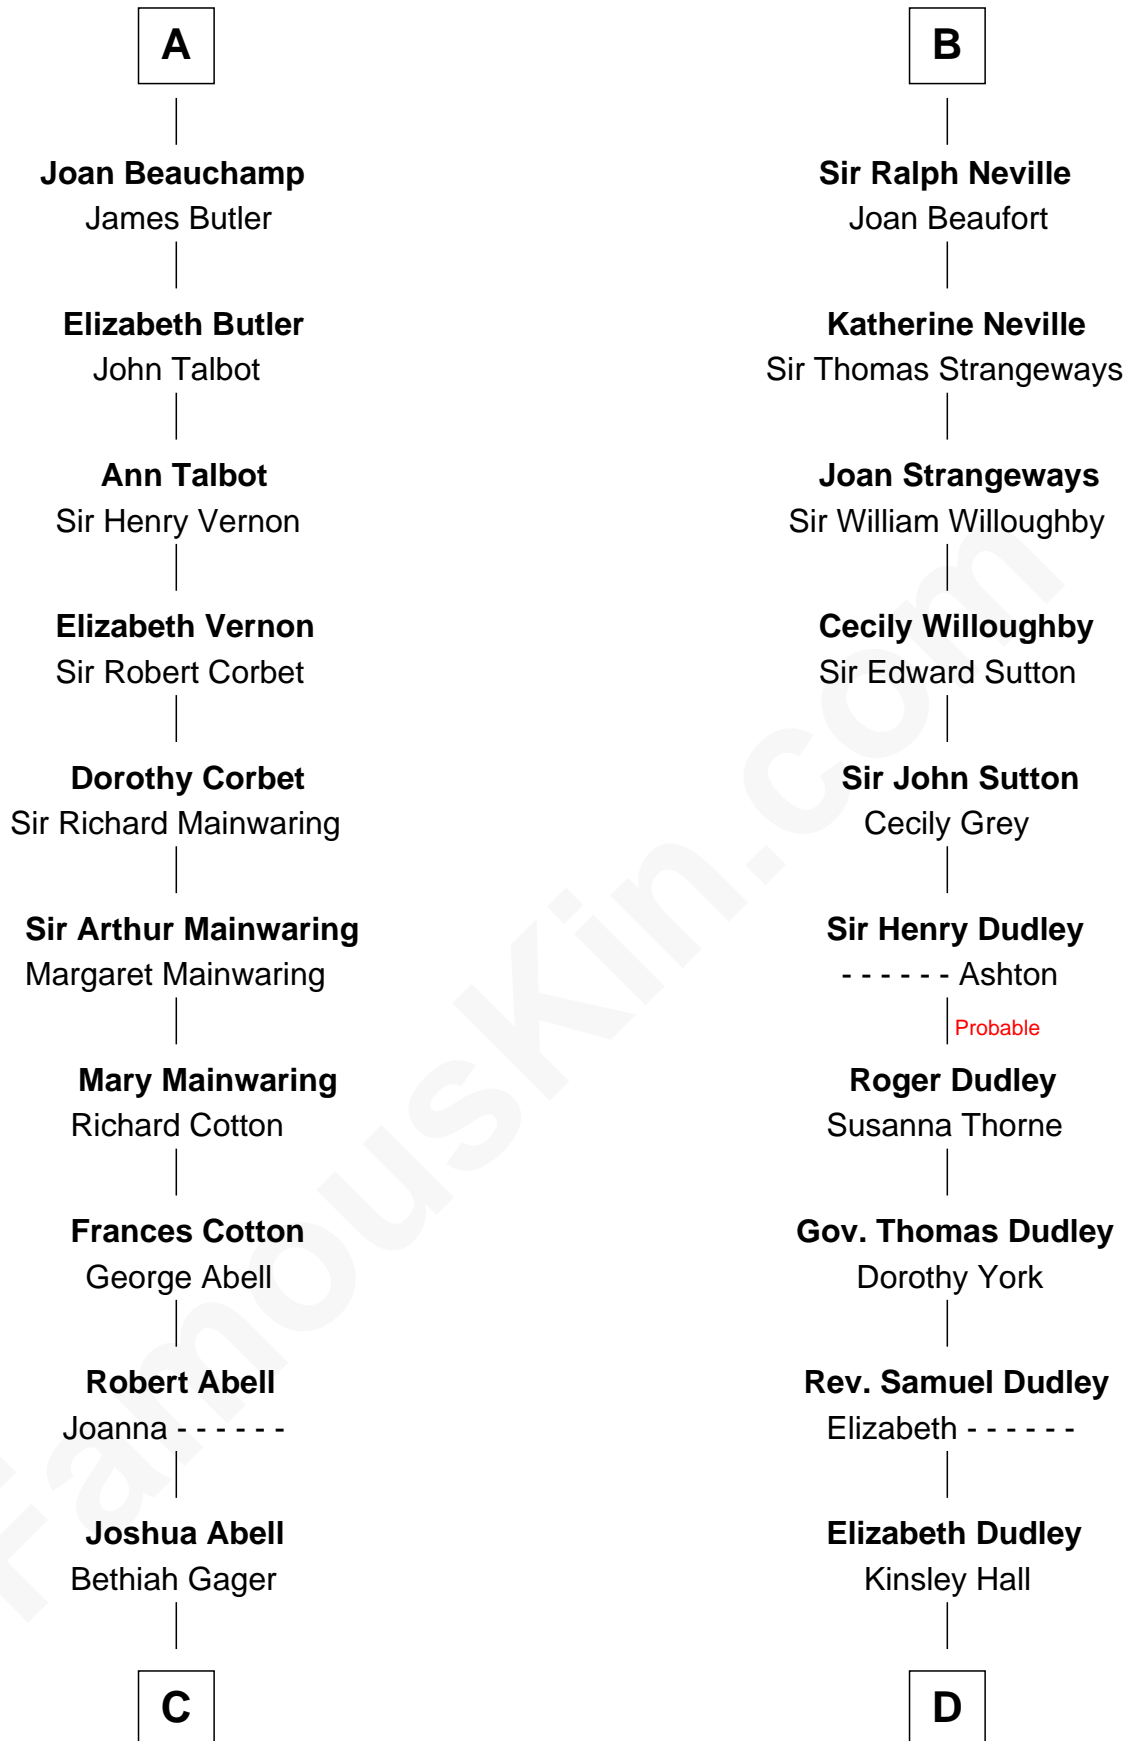

FamousKin.com Relationship Chart of

C. W. Post

Founder of Post Cereals

19th cousin 2 times removed of

John Langdon

Signer of the U.S. Constitution

C

Elizabeth Abell

John Lathrop

Azel Lathrop

Elizabeth Hyde

Erastus Lathrop

Sarah Bailey

Caroline Cushman Lathrop

Charles Rollin Post

C. W. Post