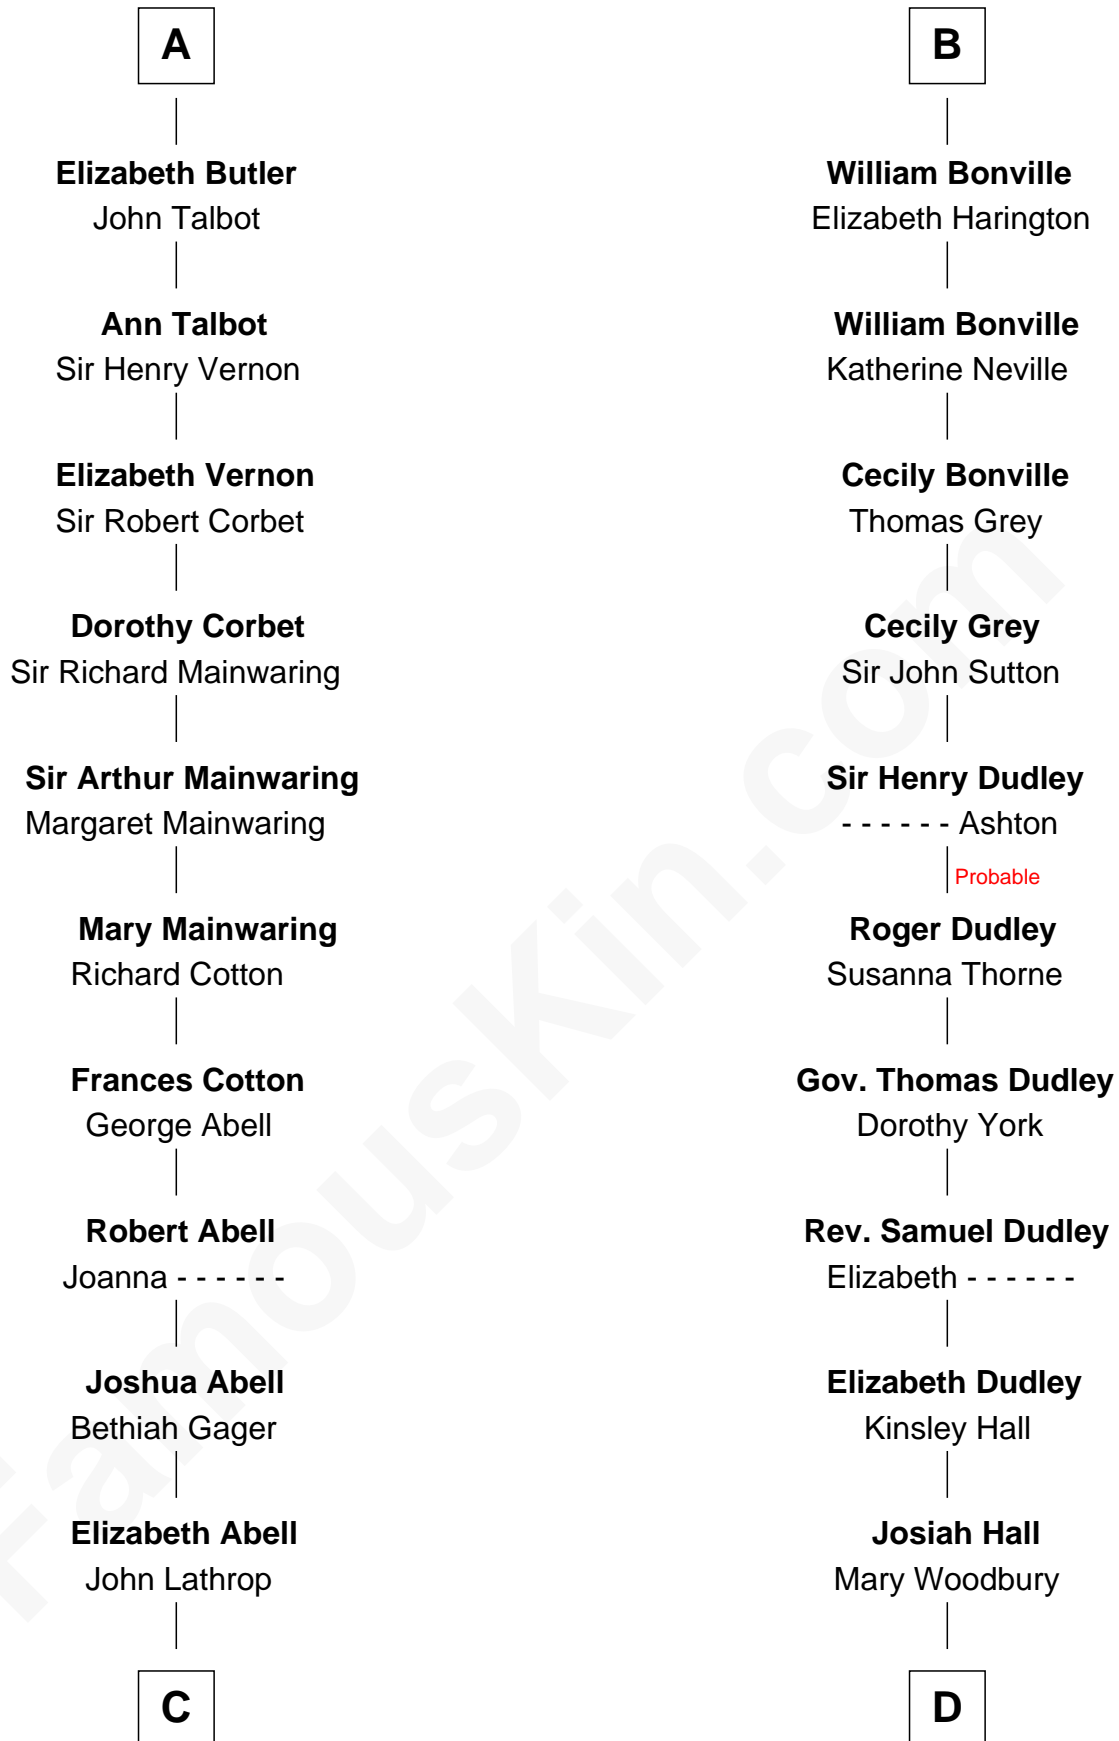

# FamousKin.com Relationship Chart of

**C. W. Post**

*Founder of Post Cereals*

18th cousin 2 times removed of

**John Langdon**

*Signer of the U.S. Constitution*

**C**

**Azel Lathrop**  
Elizabeth Hyde

**Erastus Lathrop**  
Sarah Bailey

**Caroline Cushman Lathrop**  
Charles Rollin Post

**C. W. Post**  
*Founder of Post Cereals*

**D**

**Mary Hall**  
John Langdon

**John Langdon**  
*Signer of the U.S. Constitution*