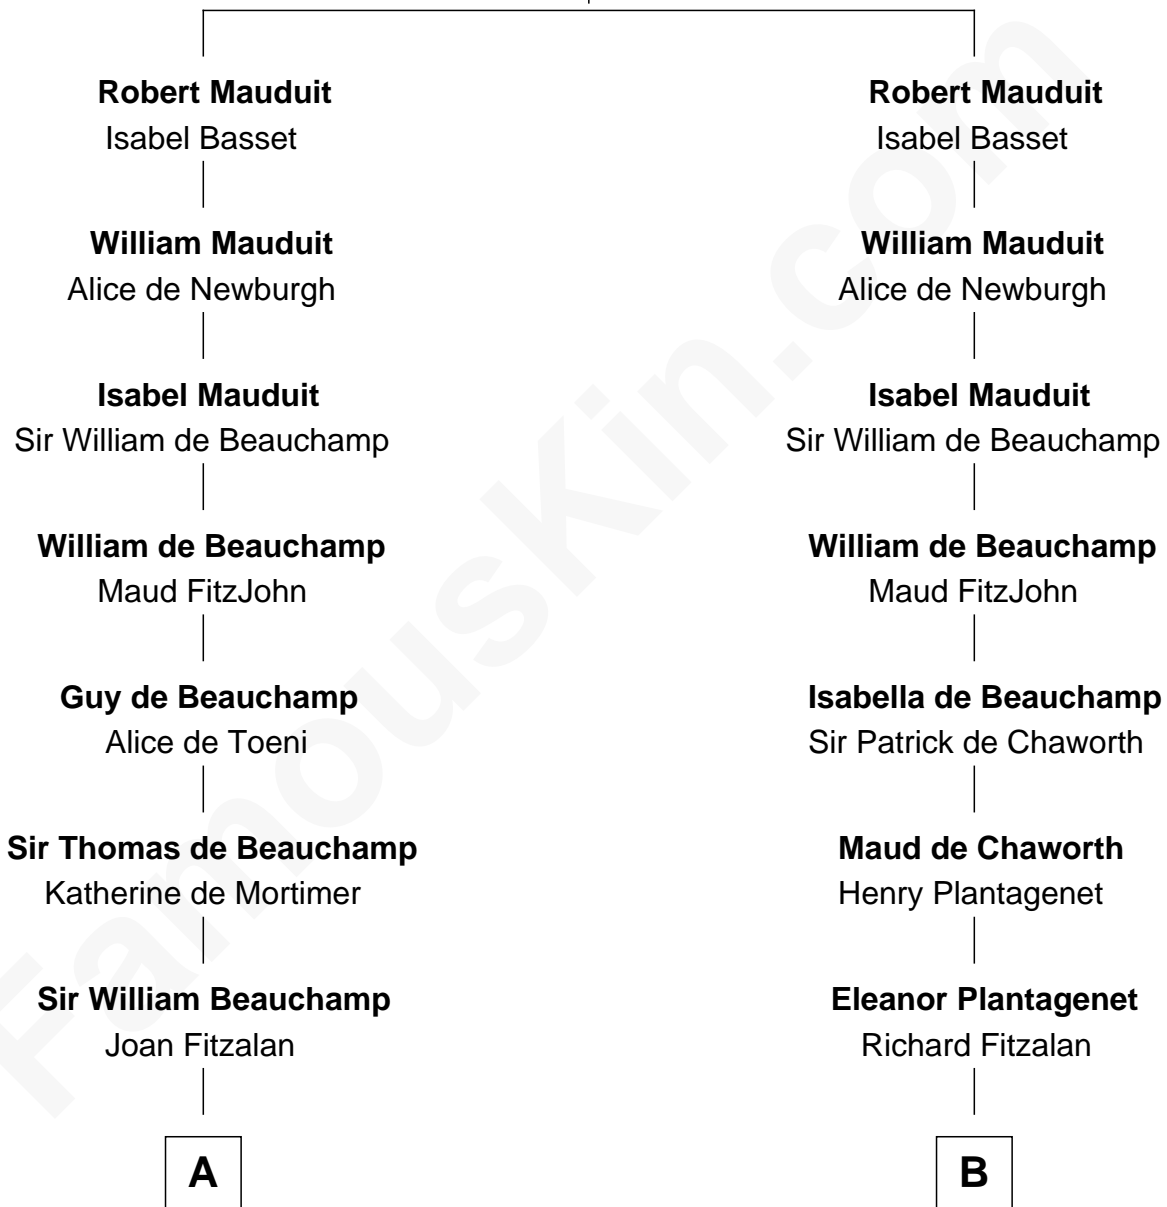

FamousKin.com Relationship Chart of

C. W. Post

Founder of Post Cereals

20th cousin 1 time removed of

John Langdon

Signer of the U.S. Constitution

William Mauduit

Isabel de St. Liz

C

Elizabeth Abell

John Lathrop

Azel Lathrop

Elizabeth Hyde

Erastus Lathrop

Sarah Bailey

Caroline Cushman Lathrop