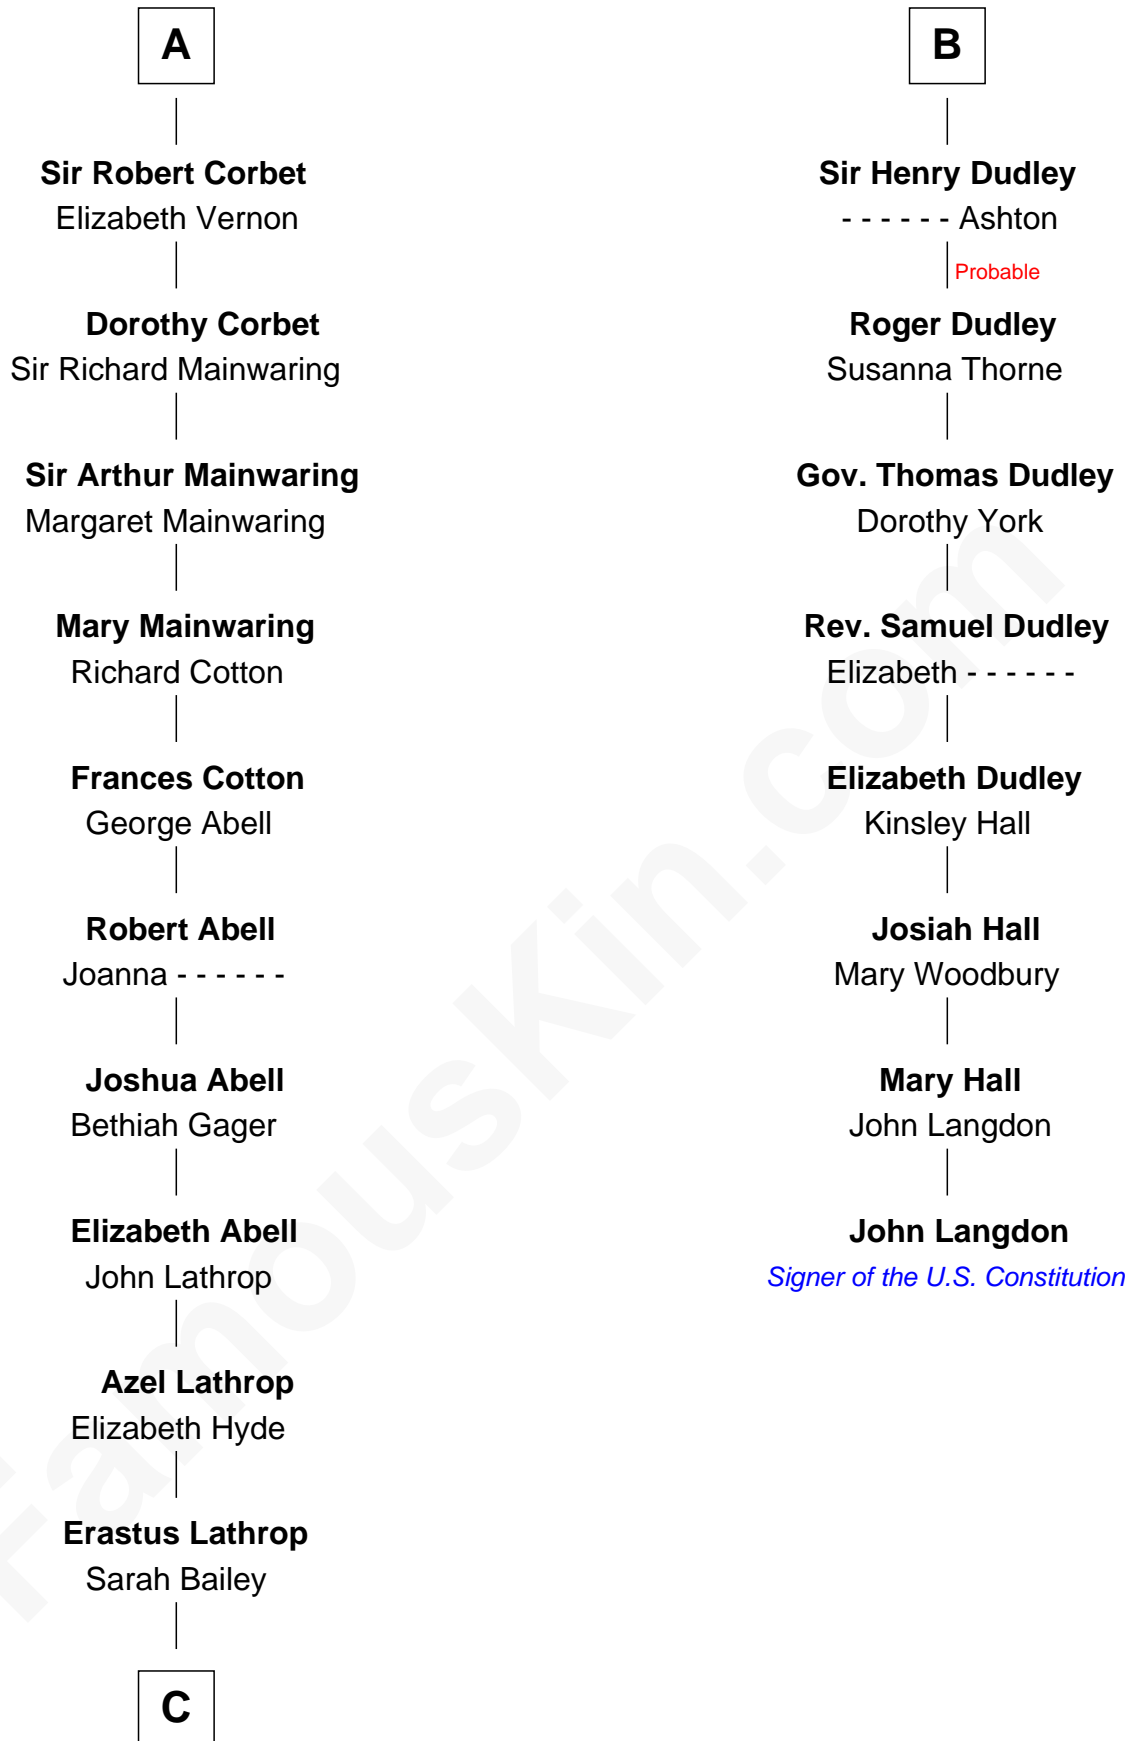

FamousKin.com Relationship Chart of

C. W. Post

Founder of Post Cereals

14th cousin 4 times removed of

John Langdon

Signer of the U.S. Constitution

C

—
Caroline Cushman Lathrop

Charles Rollin Post

—
C. W. Post

Founder of Post Cereals

FamousKin.com