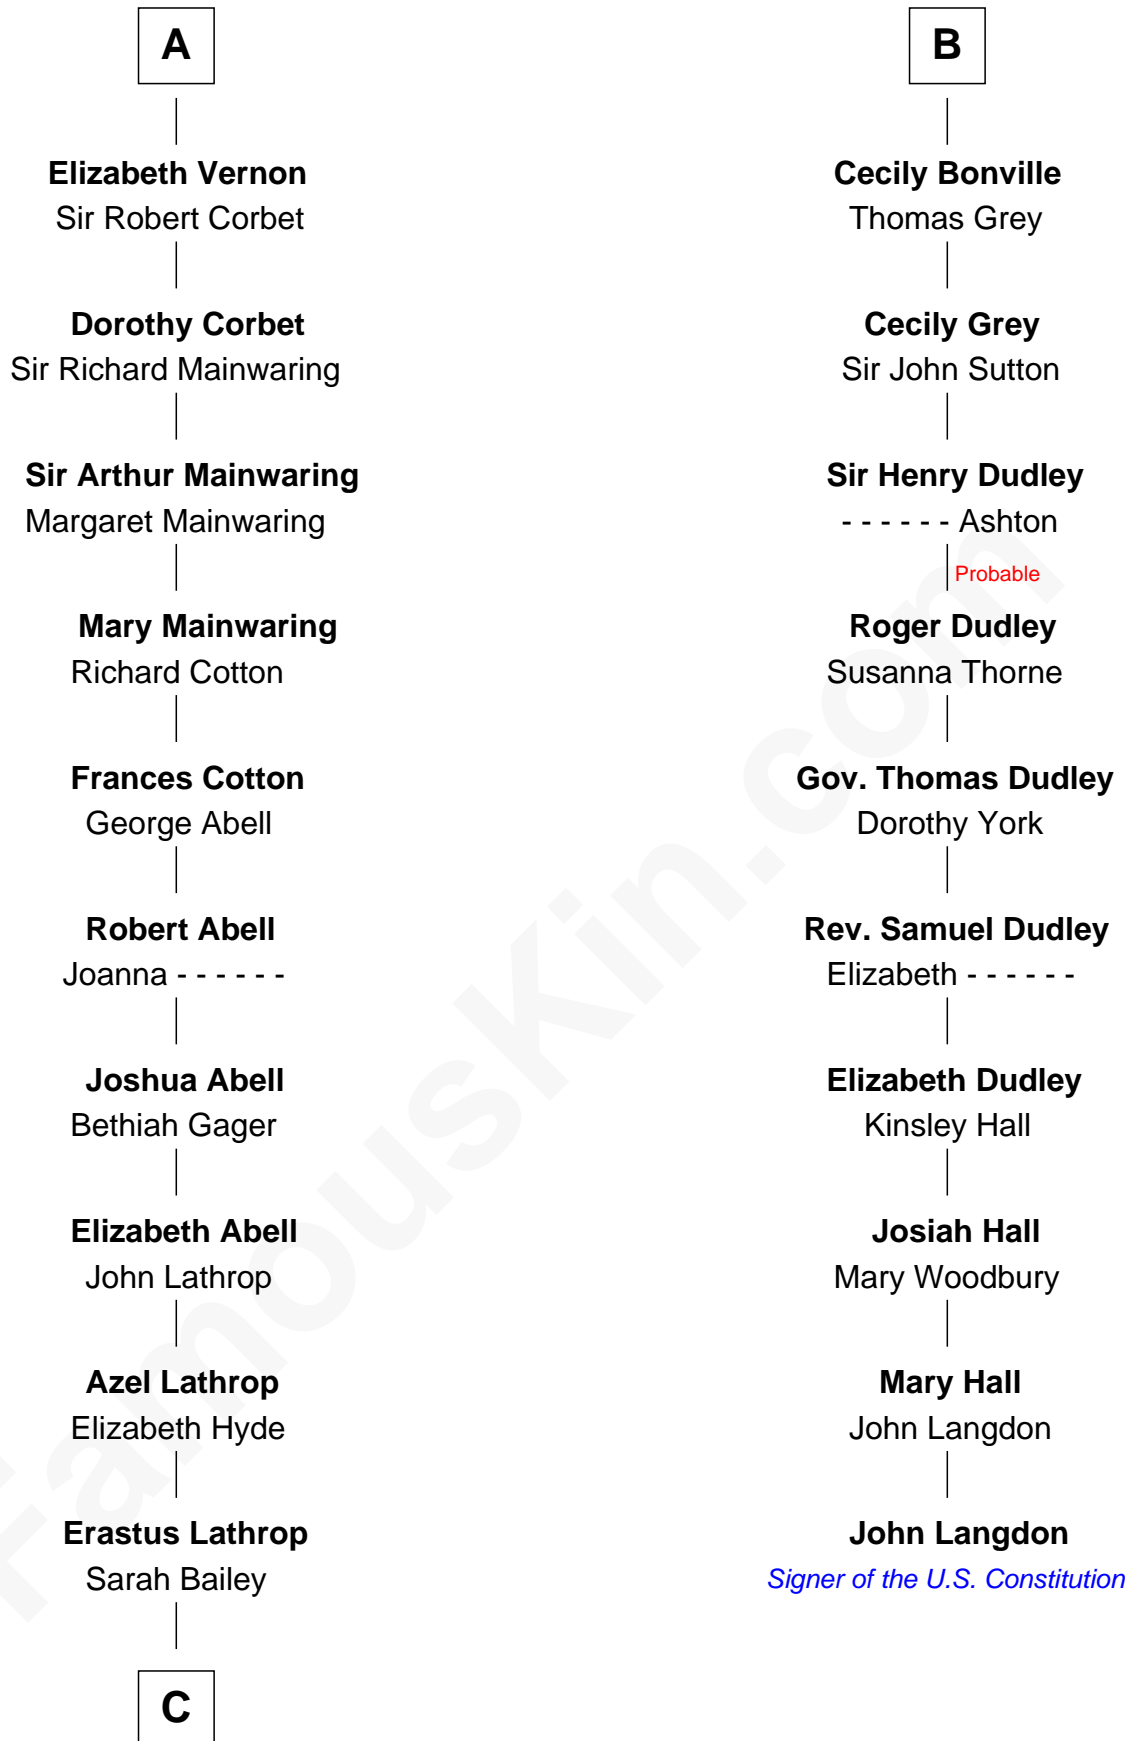

# FamousKin.com Relationship Chart of

**C. W. Post**

*Founder of Post Cereals*

16th cousin 2 times removed of

**John Langdon**

*Signer of the U.S. Constitution*

**Sir Robert de Ros**

Isabel de Aubeney

**C**

—  
**Caroline Cushman Lathrop**

Charles Rollin Post

—  
**C. W. Post**

*Founder of Post Cereals*

FamousKin.com