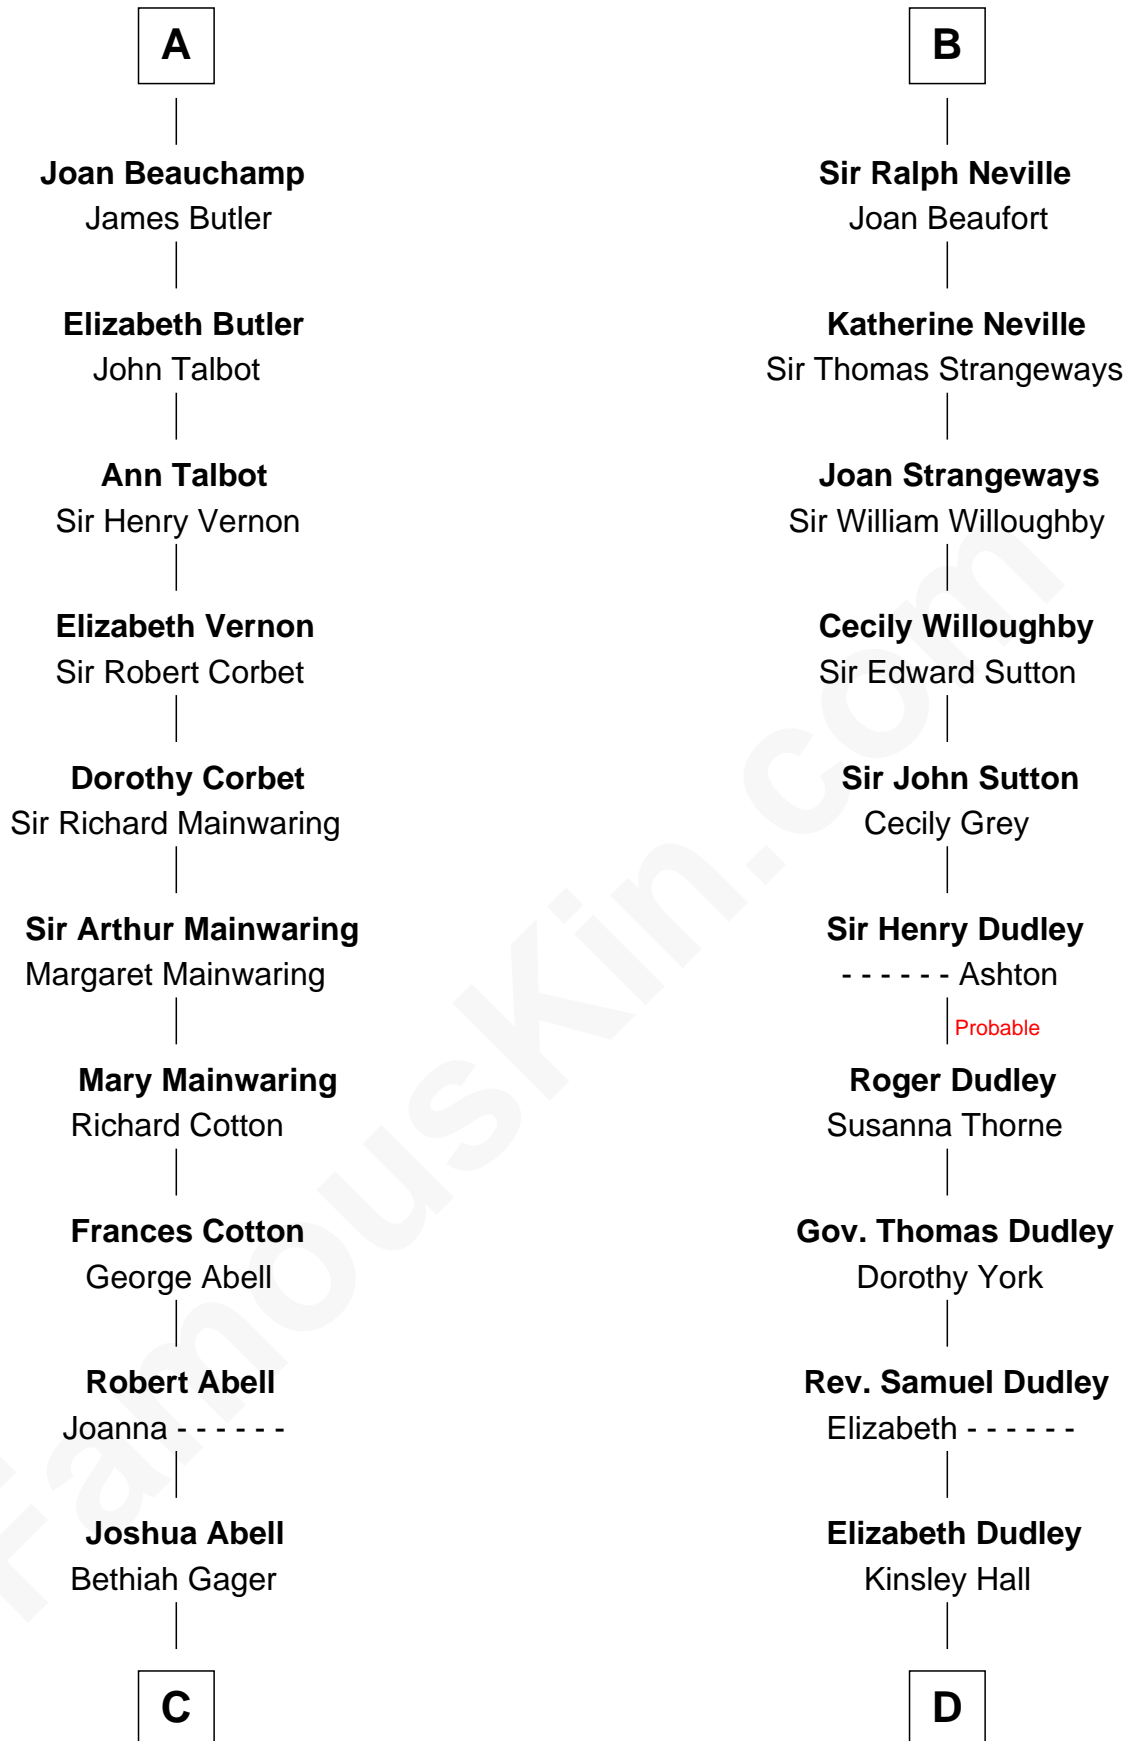

# FamousKin.com Relationship Chart of

**C. W. Post**

*Founder of Post Cereals*

19th cousin 2 times removed of

**John Langdon**

*Signer of the U.S. Constitution*

**C**

**Elizabeth Abell**

John Lathrop

**Azel Lathrop**

Elizabeth Hyde

**Erastus Lathrop**

Sarah Bailey

**Caroline Cushman Lathrop**

Charles Rollin Post

**C. W. Post**