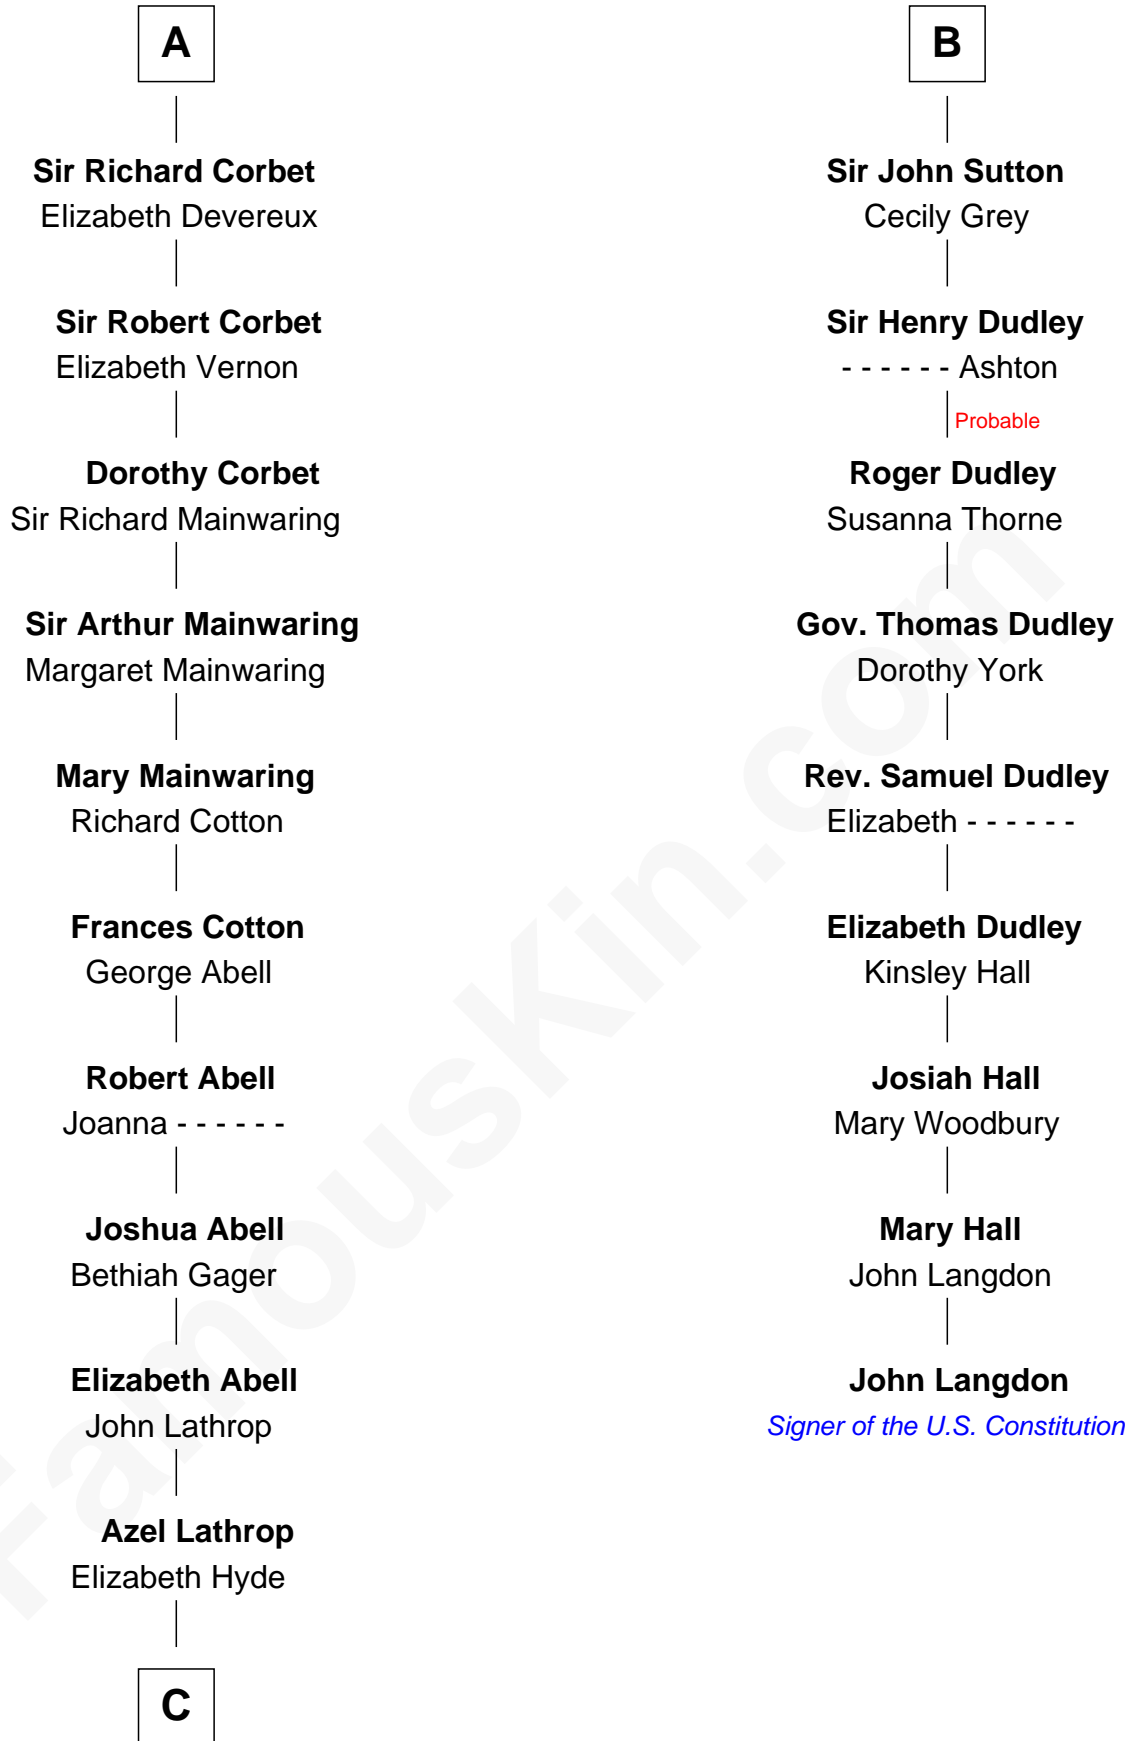

FamousKin.com Relationship Chart of

C. W. Post

Founder of Post Cereals

15th cousin 4 times removed of

John Langdon

Signer of the U.S. Constitution

FamousKin.com