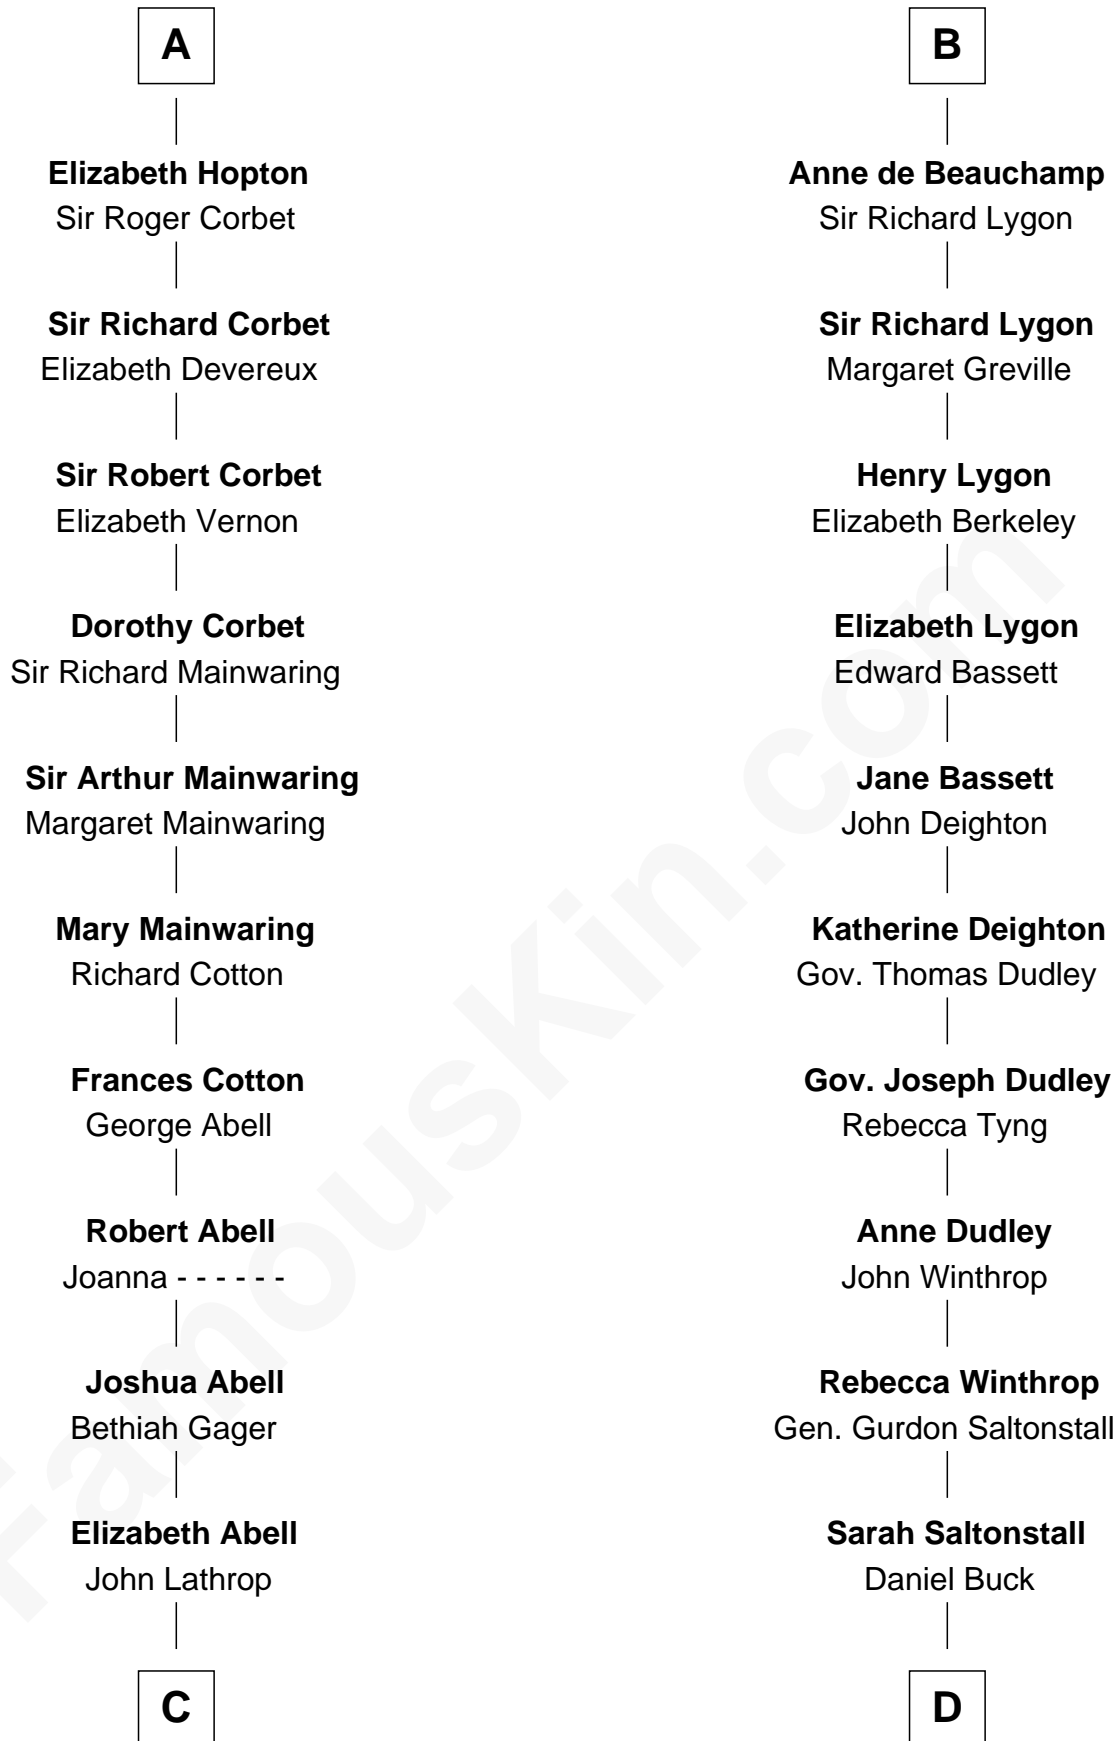

FamousKin.com Relationship Chart of

C. W. Post

Founder of Post Cereals

20th cousin 1 time removed of

Louis Auchincloss

Author

John de Botetourte

Maud FitzThomas

Sir Humphrey Stafford

Elizabeth Burdet

Sir Humphrey Stafford

Eleanor Aylesbury

Elizabeth Stafford

Sir Richard de Beauchamp

B

C

Azel Lathrop
Elizabeth Hyde

Erastus Lathrop
Sarah Bailey

Caroline Cushman Lathrop
Charles Rollin Post

C. W. Post
Founder of Post Cereals

D

Gurdon Buck
Susannah Mainwaring

Elizabeth Buck
John Auchincloss

John Winthrop Auchincloss
Joanna Hone Russell