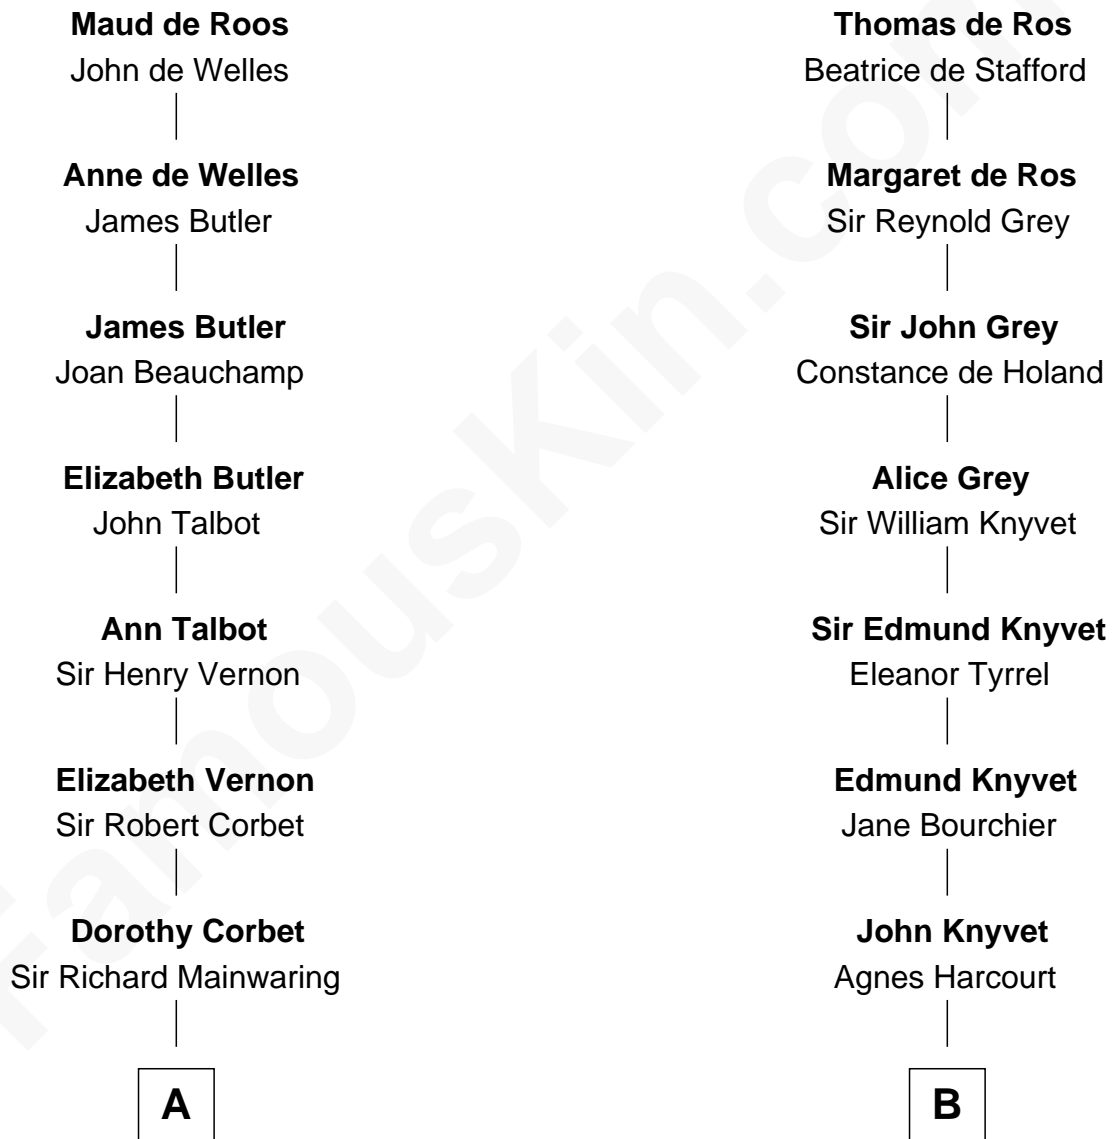

FamousKin.com Relationship Chart of

C. W. Post

Founder of Post Cereals

16th cousin 2 times removed of

Louis Auchincloss

Author

Sir William de Ros
Margery de Badlesmere

C

Joseph Howland Auchincloss

Priscilla Dixon Stanton

Louis Auchincloss

Author

FamousKin.com