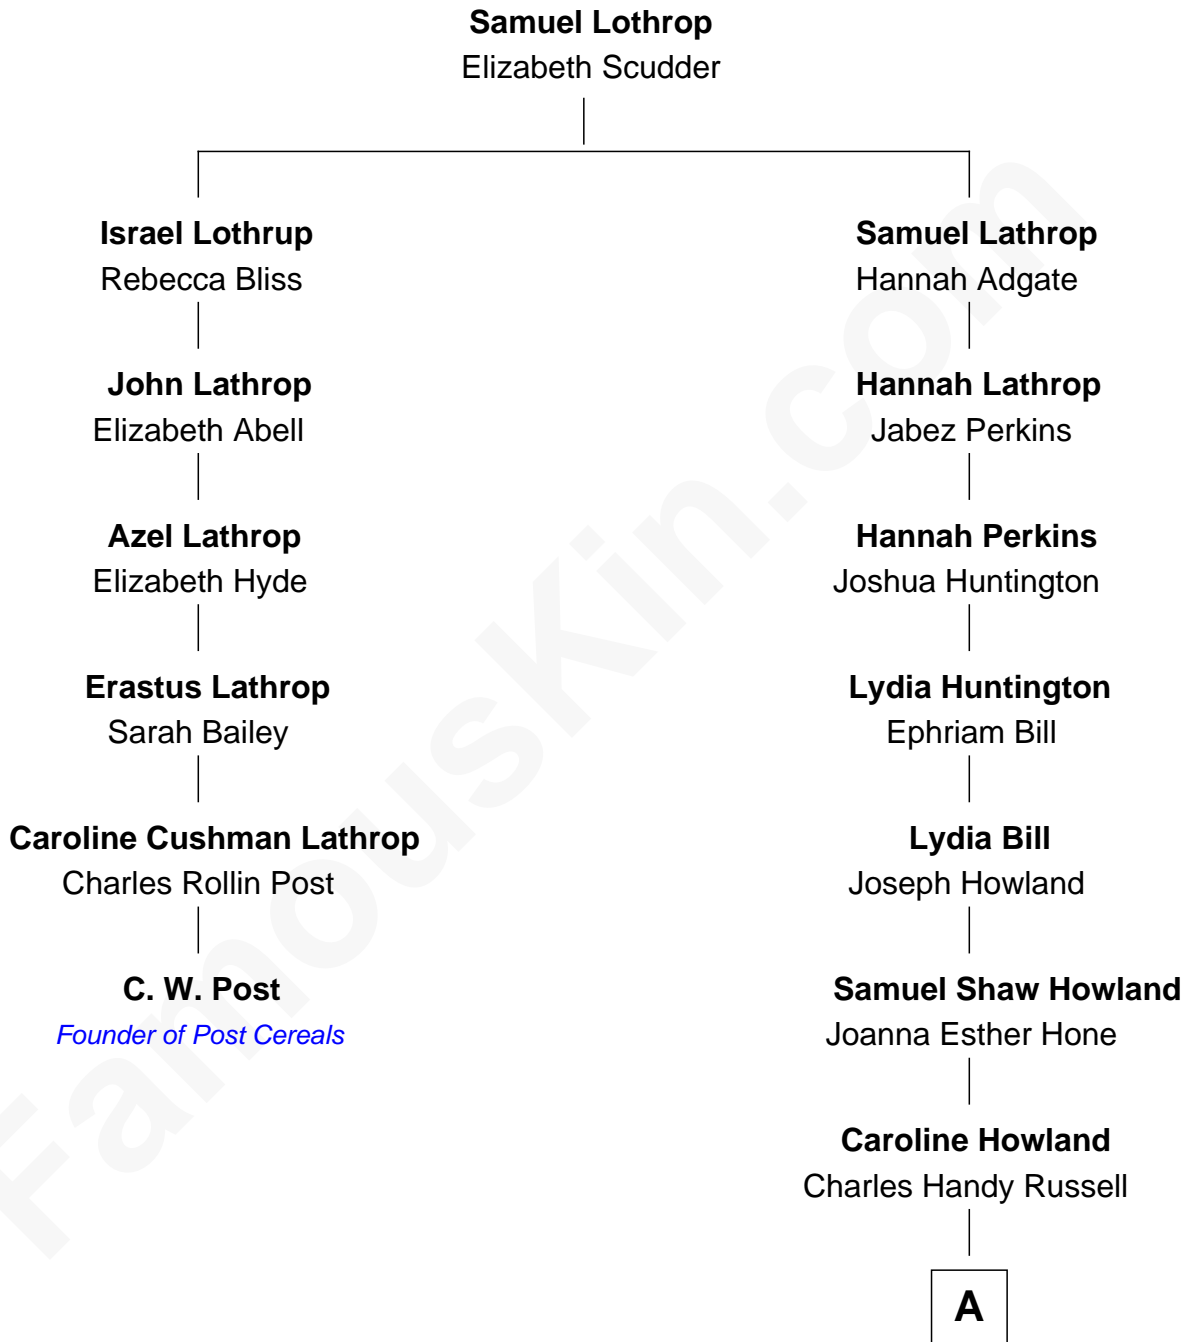

FamousKin.com Relationship Chart of

C. W. Post

Founder of Post Cereals

5th cousin 4 times removed of

Louis Auchincloss

Author

A

Joanna Hone Russell

John Winthrop Auchincloss

Joseph Howland Auchincloss

Priscilla Dixon Stanton

Louis Auchincloss

Author

FamousKin.com