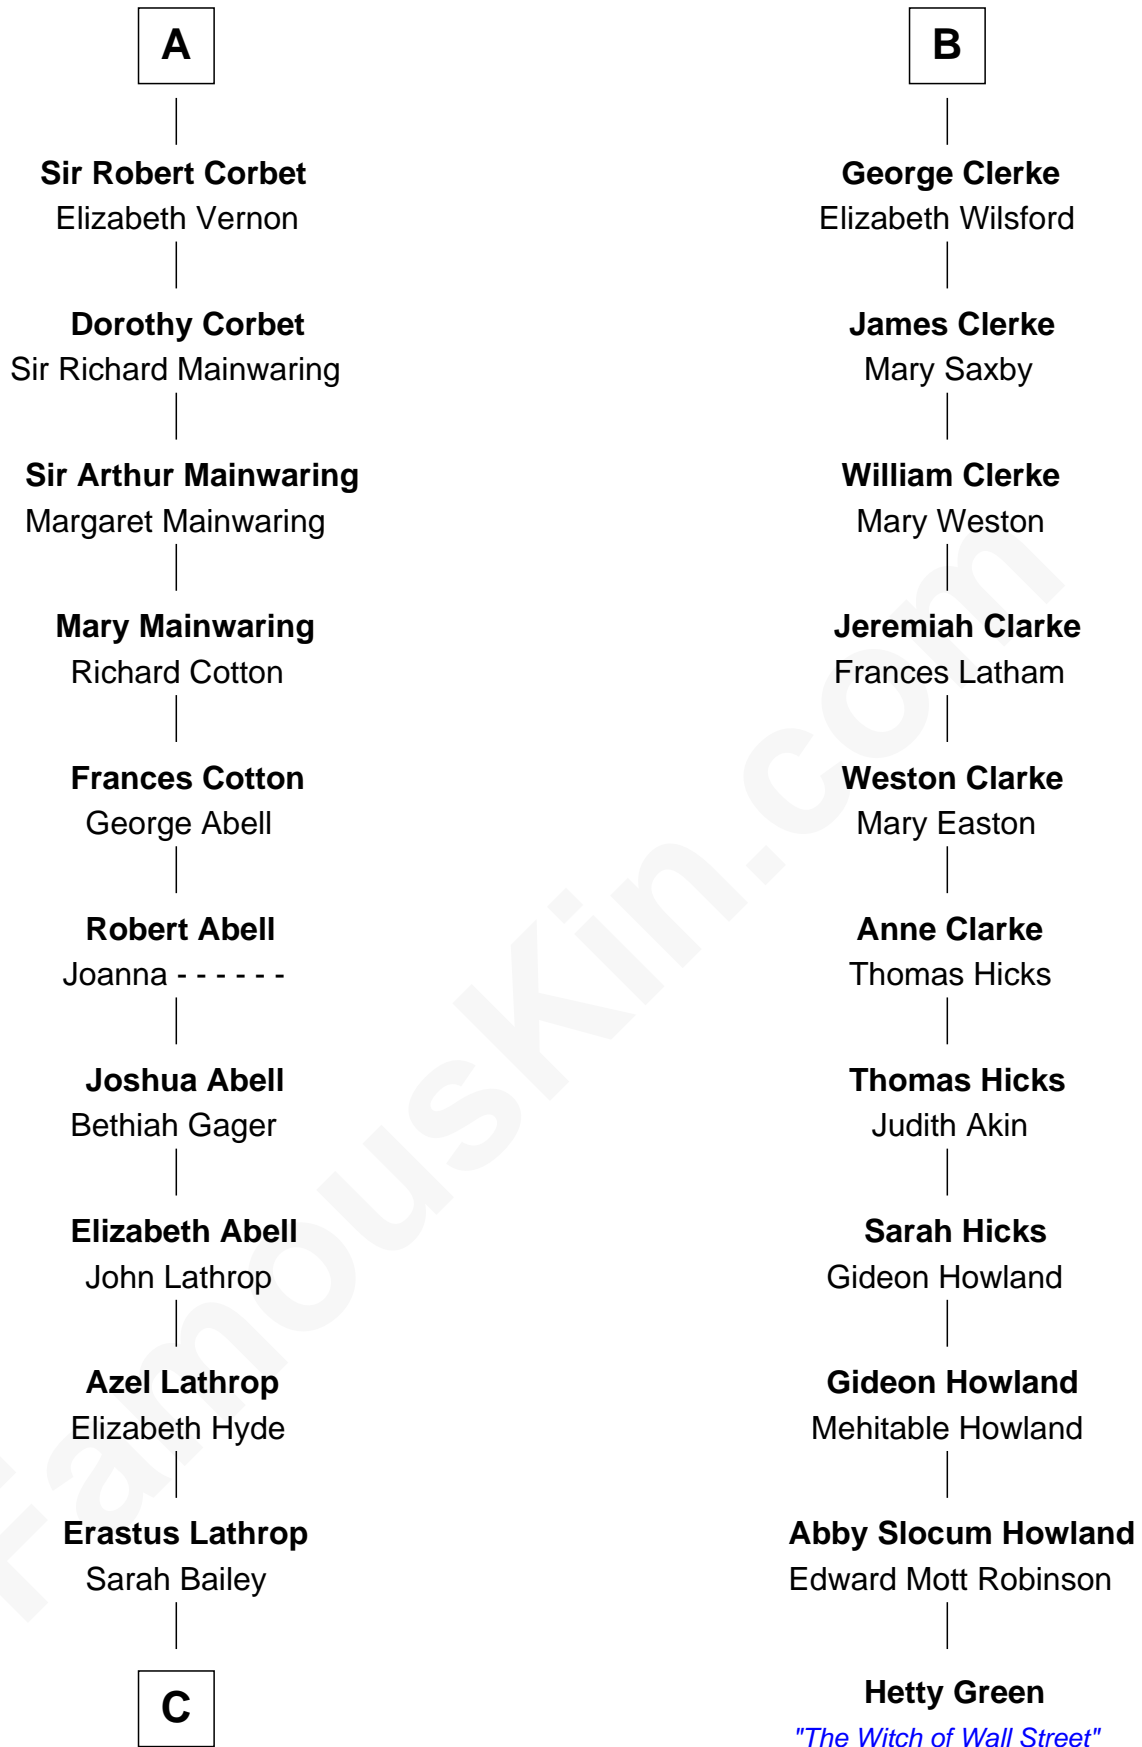

FamousKin.com Relationship Chart of

C. W. Post

Founder of Post Cereals

17th cousin 1 time removed of

Hetty Green

"The Witch of Wall Street"

Sir Thebaud de Verdun

*with wife
Maud Mortimer*

Elizabeth Bromwich

Sir Walter Devereux

Elizabeth Merbery

Sir Walter Devereux

Anne Ferrers

Elizabeth Devereux

Sir Richard Corbet

A

Sir Thomas Ferrers

Elizabeth Freville

Sir Henry Ferrers

Margaret Heckstall

Elizabeth Ferrers

James Clerke

B

C