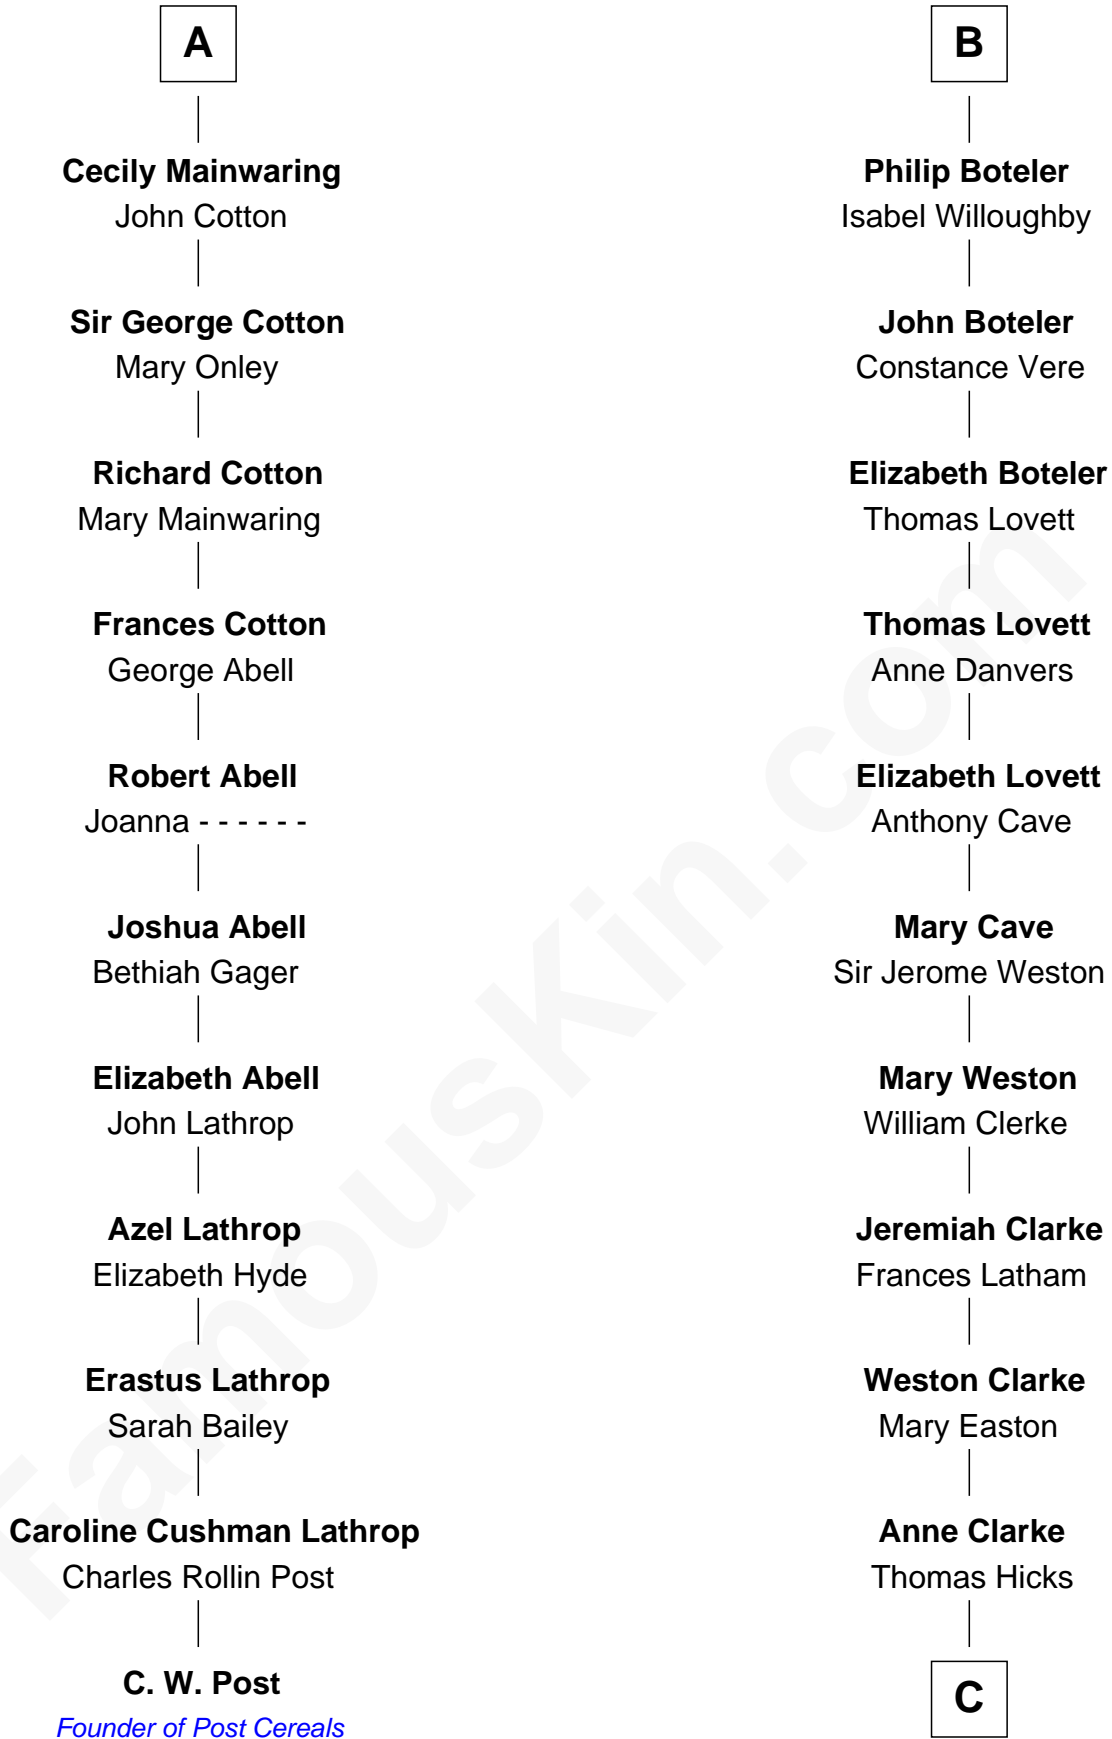

FamousKin.com Relationship Chart of

C. W. Post

Founder of Post Cereals

17th cousin 4 times removed of

Hetty Green

"The Witch of Wall Street"

William de Cantilupe

C

Thomas Hicks

Judith Akin

Sarah Hicks

Gideon Howland

Gideon Howland

Mehitable Howland

Abby Slocum Howland

Edward Mott Robinson

Hetty Green

"The Witch of Wall Street"

FamousKin.com