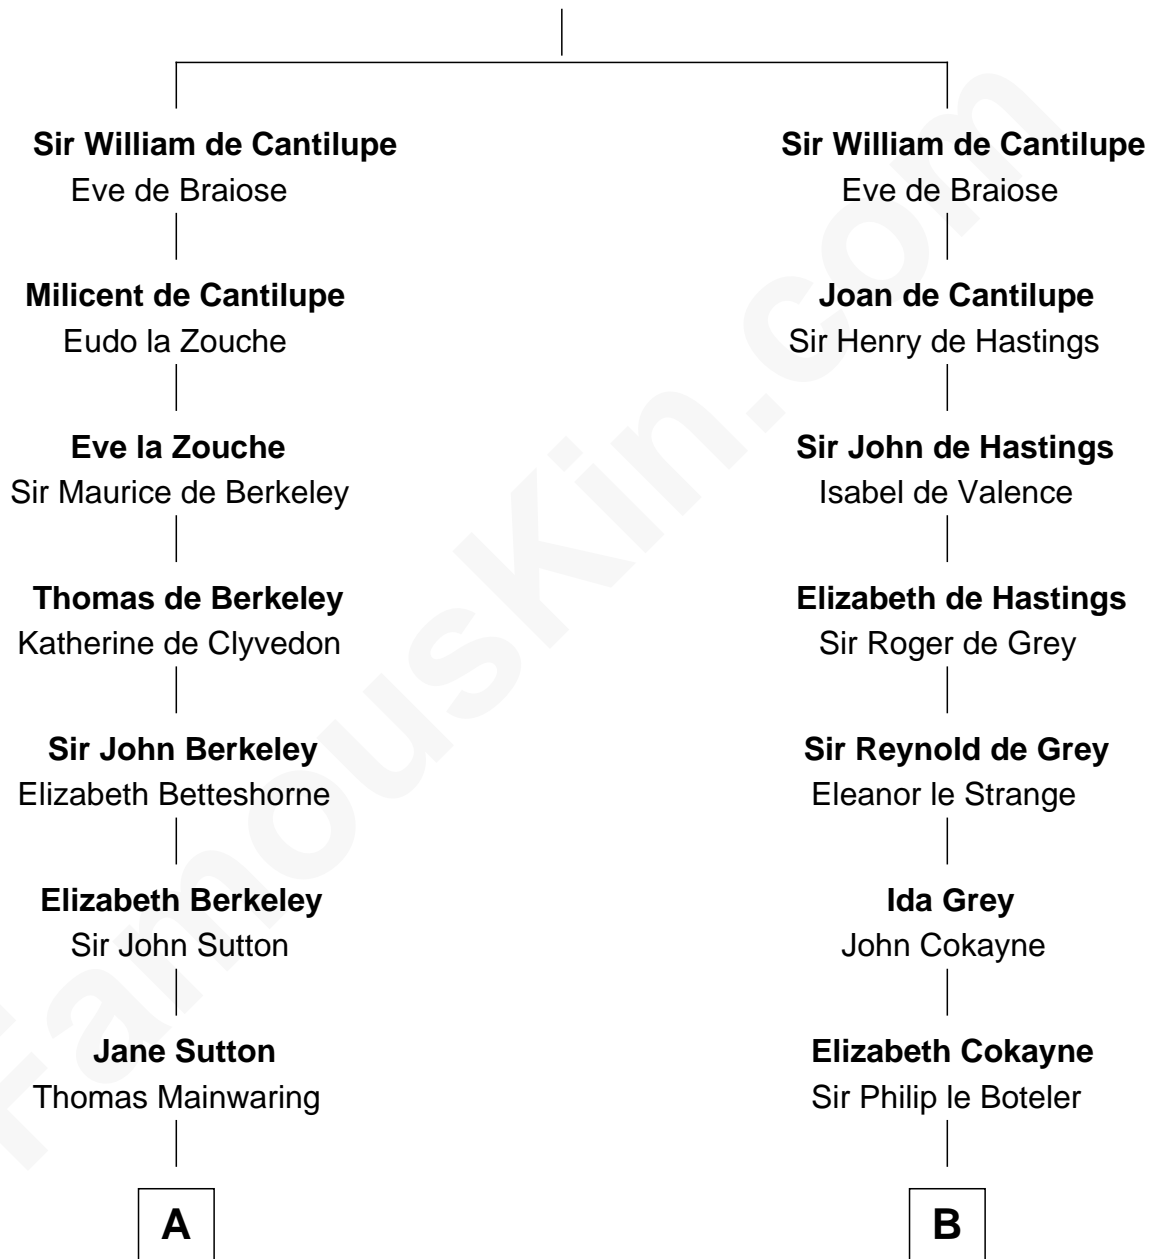

FamousKin.com Relationship Chart of

C. W. Post

Founder of Post Cereals

17th cousin 4 times removed of

Hetty Green

"The Witch of Wall Street"

William de Cantilupe

C

Thomas Hicks

Judith Akin

Sarah Hicks

Gideon Howland

Gideon Howland

Mehitable Howland

Abby Slocum Howland

Edward Mott Robinson

Hetty Green

"The Witch of Wall Street"

FamousKin.com