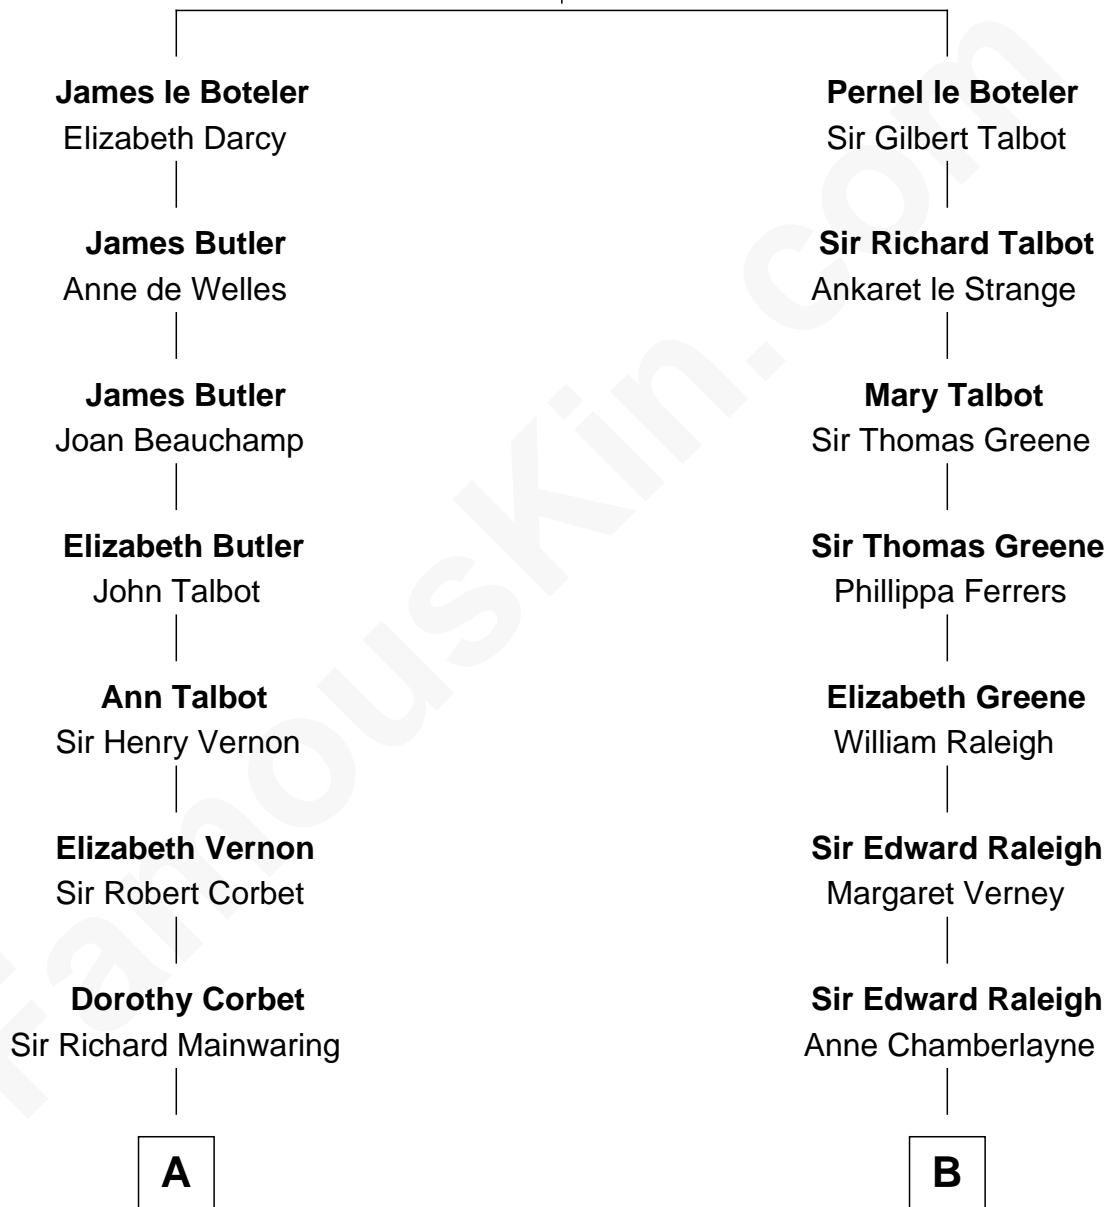

FamousKin.com Relationship Chart of

C. W. Post

Founder of Post Cereals

16th cousin 2 times removed of

Hetty Green

"The Witch of Wall Street"

Sir James le Boteler

Eleanor de Bohun

C

Abby Slocum Howland

Edward Mott Robinson

Hetty Green

"The Witch of Wall Street"

FamousKin.com