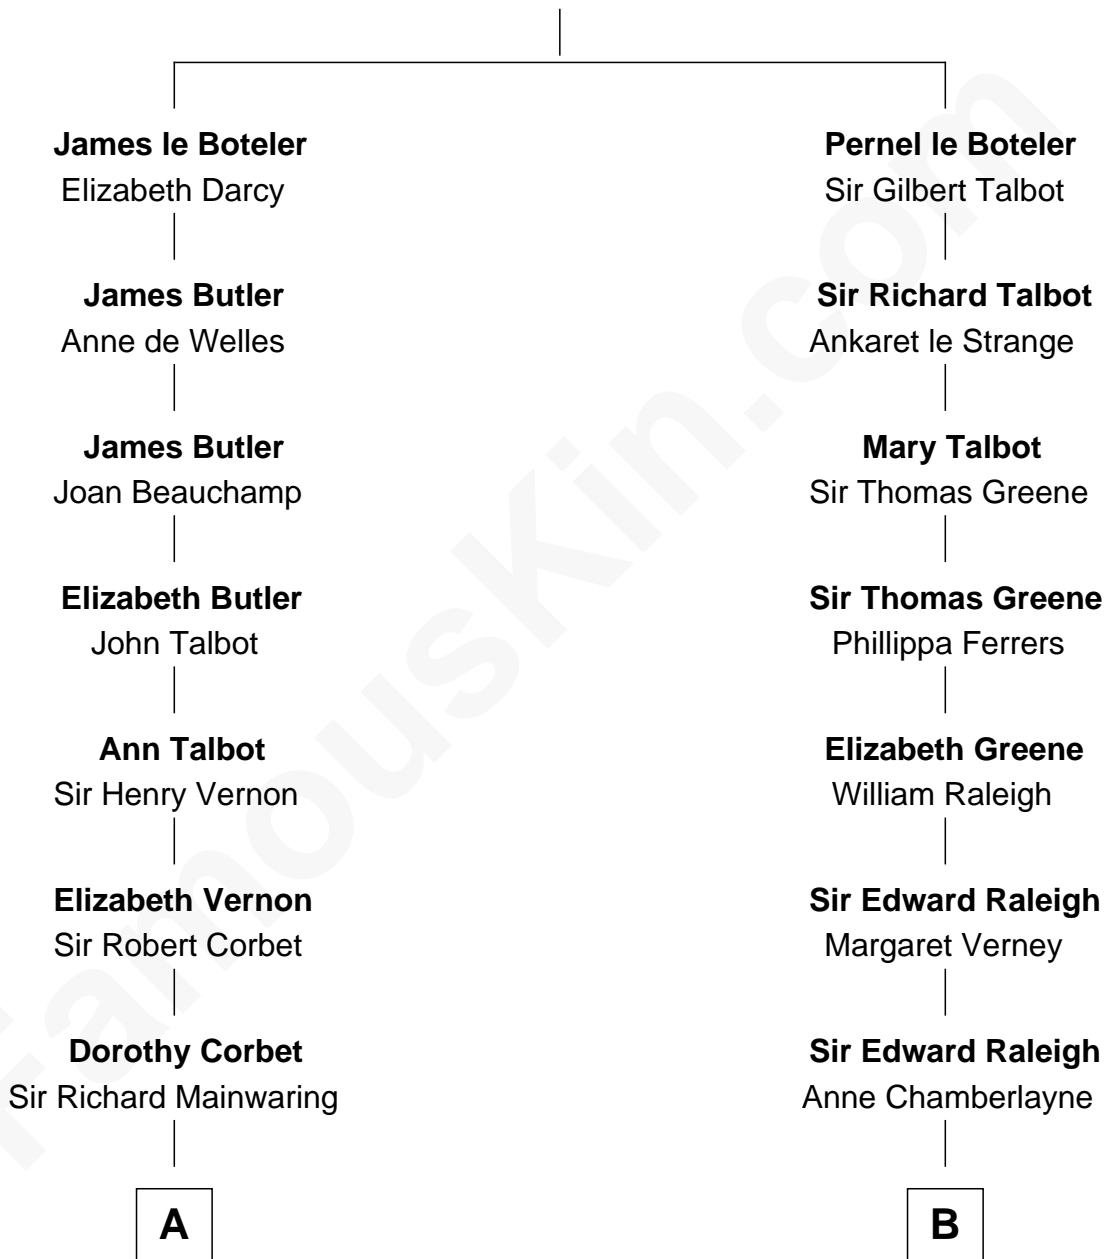

FamousKin.com Relationship Chart of

C. W. Post

Founder of Post Cereals

16th cousin 2 times removed of

Shanghai Pierce

Texas Cattleman

Sir James le Boteler

Eleanor de Bohun

C

Jonathan D. Pearce
Hanna Phillips Head

Shanghai Pierce
Texas Cattleman

FamousKin.com