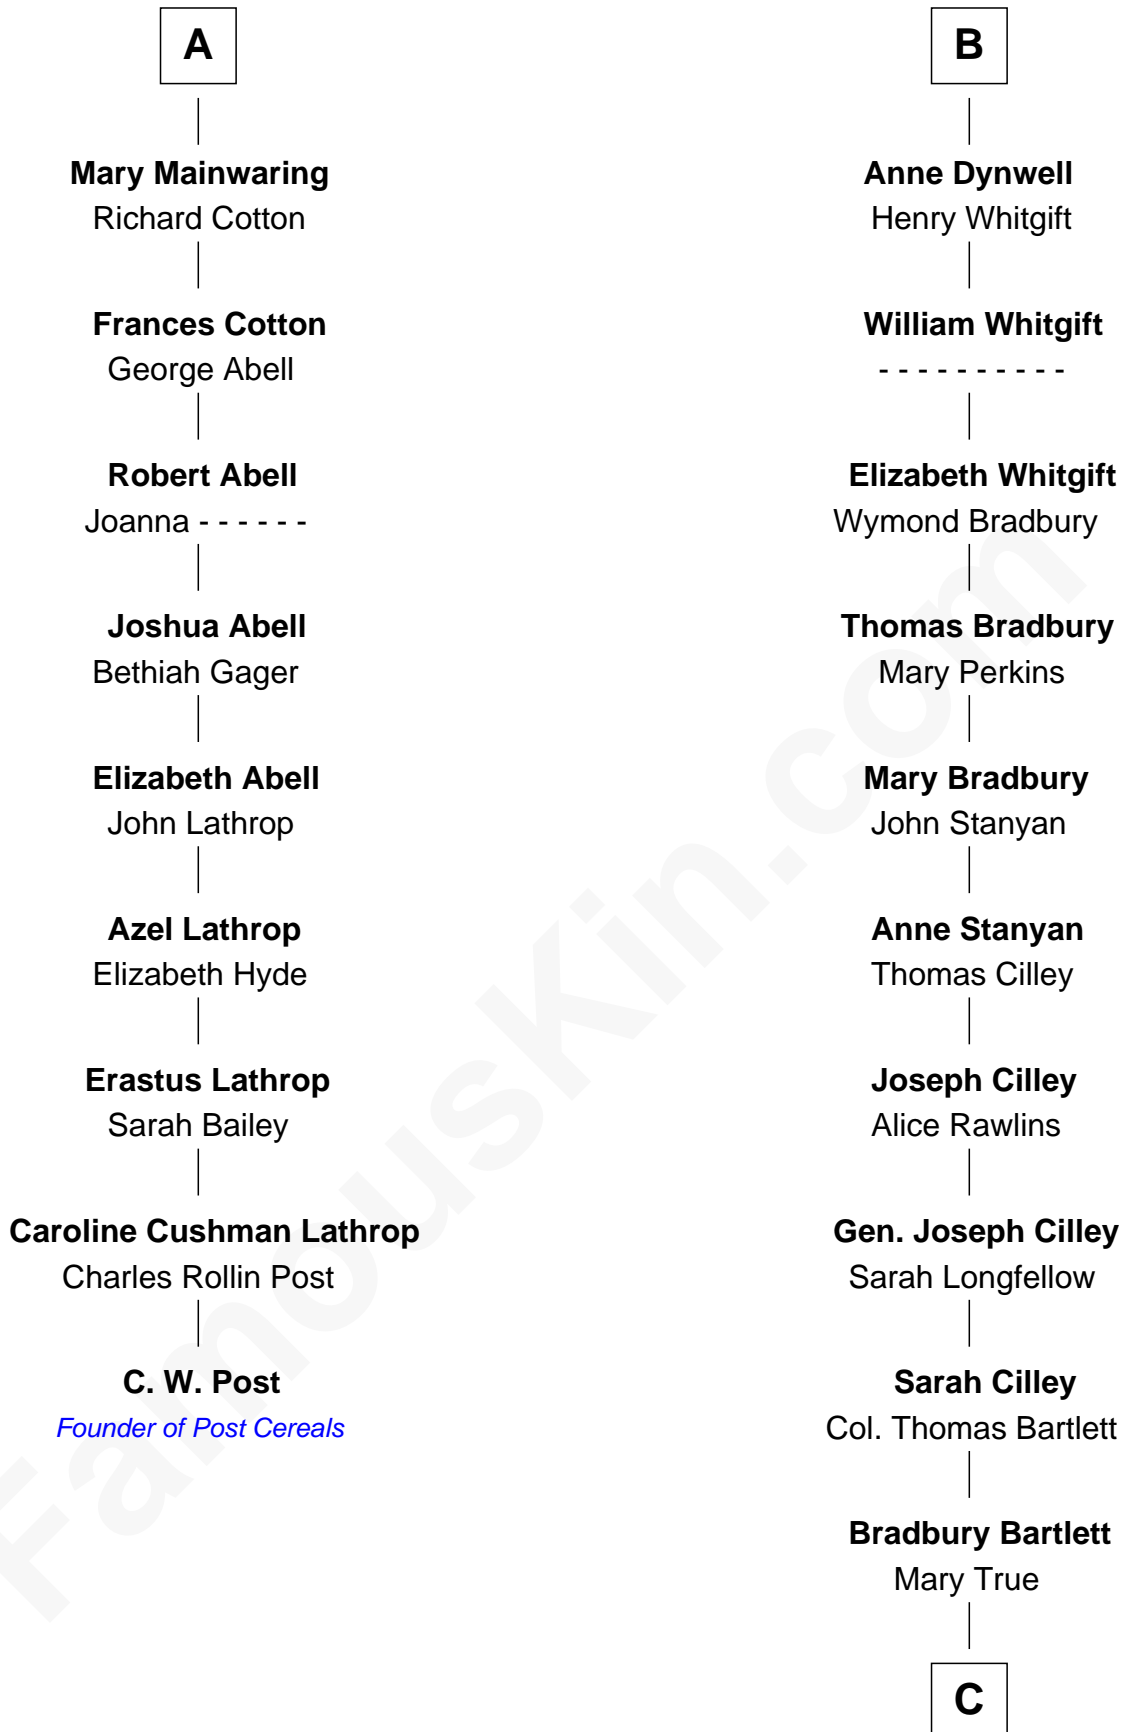

# FamousKin.com Relationship Chart of

**C. W. Post**

*Founder of Post Cereals*

15th cousin 5 times removed of

**Alan Shepard**

*Mercury and Apollo Astronaut*

**Sir Thomas de Beauchamp**

Katherine de Mortimer

**Sir William Beauchamp**

Joan Fitzalan

**Joan Beauchamp**

James Butler

**Elizabeth Butler**

John Talbot

**Ann Talbot**

Sir Henry Vernon

Sir Thomas Dymoke

**Jane Dymoke**

John Fulnetby

**Katherine Fulnetby**

William Dynwell

**B**

**C**

—  
**Thomas Bradbury Bartlett**  
Victoria Elizabeth Williams Cilley

—  
**Annie Elizabeth Bartlett**  
Frederick Johnson Shepard

—  
**Alan Bartlett Shepard**  
Pauline Renza Emerson

—  
**Alan Shepard**  
*Mercury and Apollo Astronaut*

FamousKin.com