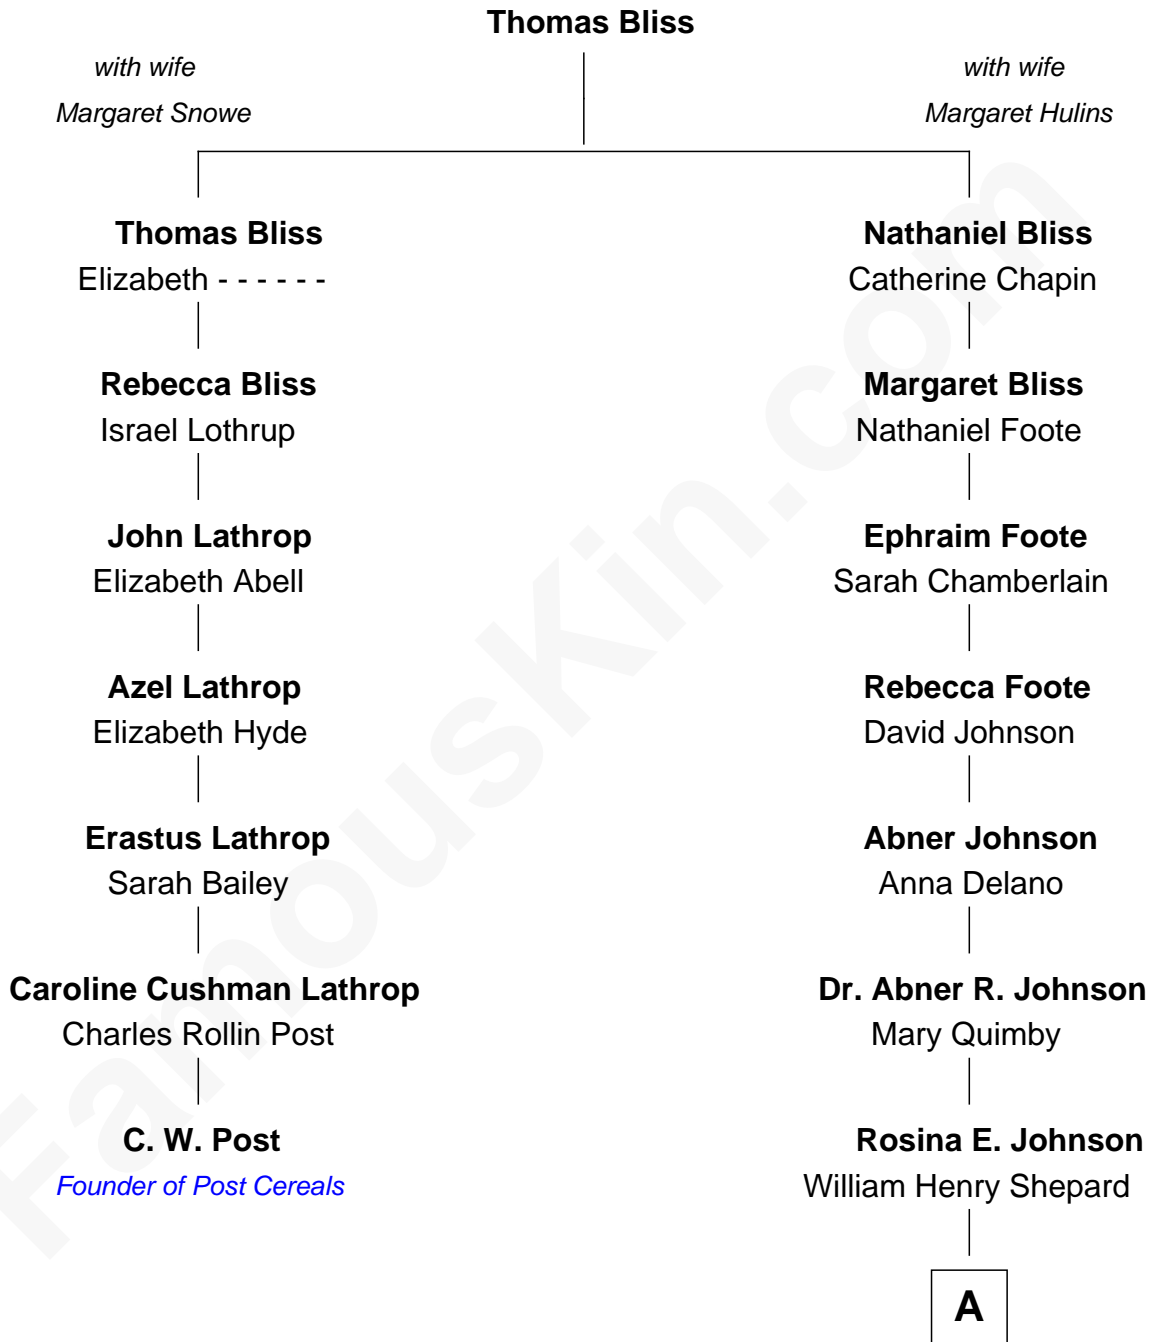

FamousKin.com Relationship Chart of

C. W. Post

Founder of Post Cereals

6th cousin 3 times removed of

Alan Shepard

Mercury and Apollo Astronaut

A

—
Frederick Johnson Shepard

Annie Elizabeth Bartlett

—
Alan Bartlett Shepard

Pauline Renza Emerson

—
Alan Shepard

Mercury and Apollo Astronaut

FamousKin.com