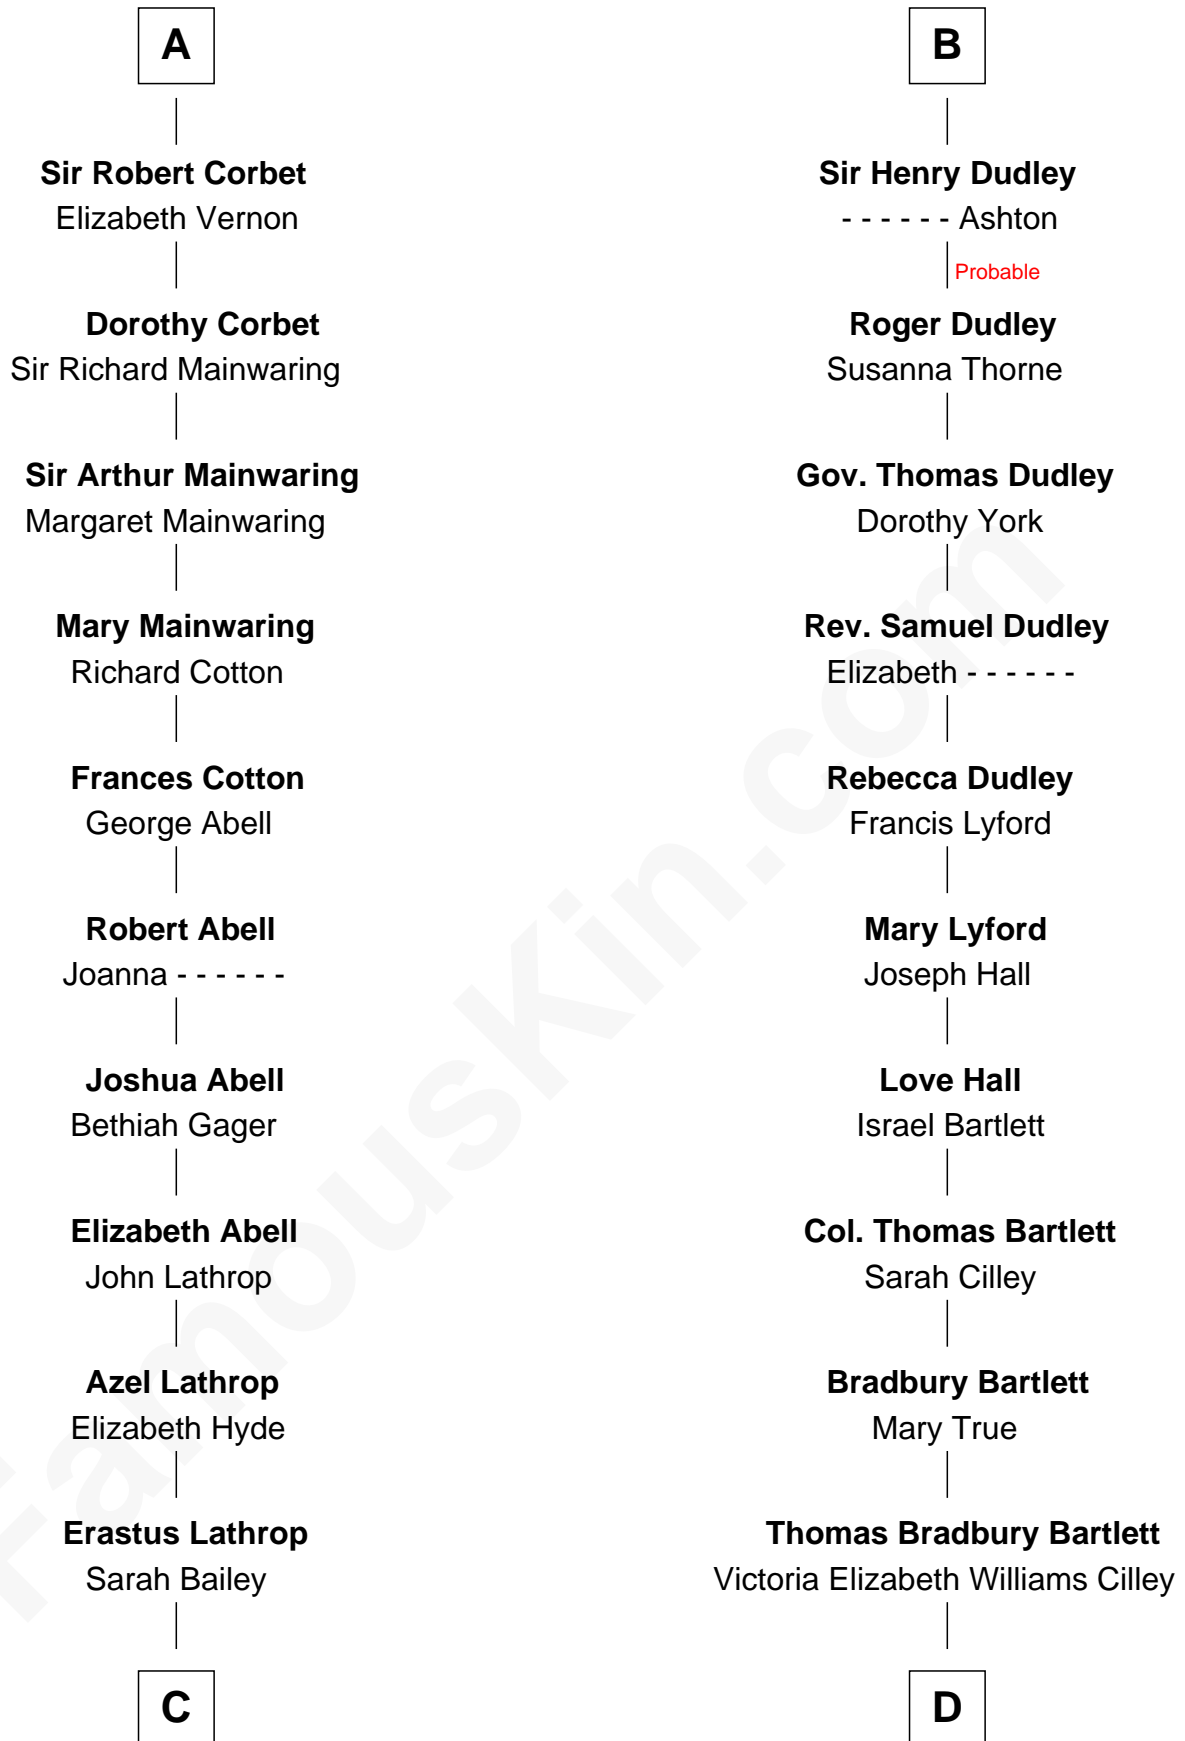

# FamousKin.com Relationship Chart of

**C. W. Post**

*Founder of Post Cereals*

18th cousin 1 time removed of

**Alan Shepard**

*Mercury and Apollo Astronaut*

**C**

**Caroline Cushman Lathrop**

Charles Rollin Post

**C. W. Post**

*Founder of Post Cereals*

**D**

**Annie Elizabeth Bartlett**

Frederick Johnson Shepard

**Alan Bartlett Shepard**

Pauline Renza Emerson

**Alan Shepard**

*Mercury and Apollo Astronaut*

FamousKin.com