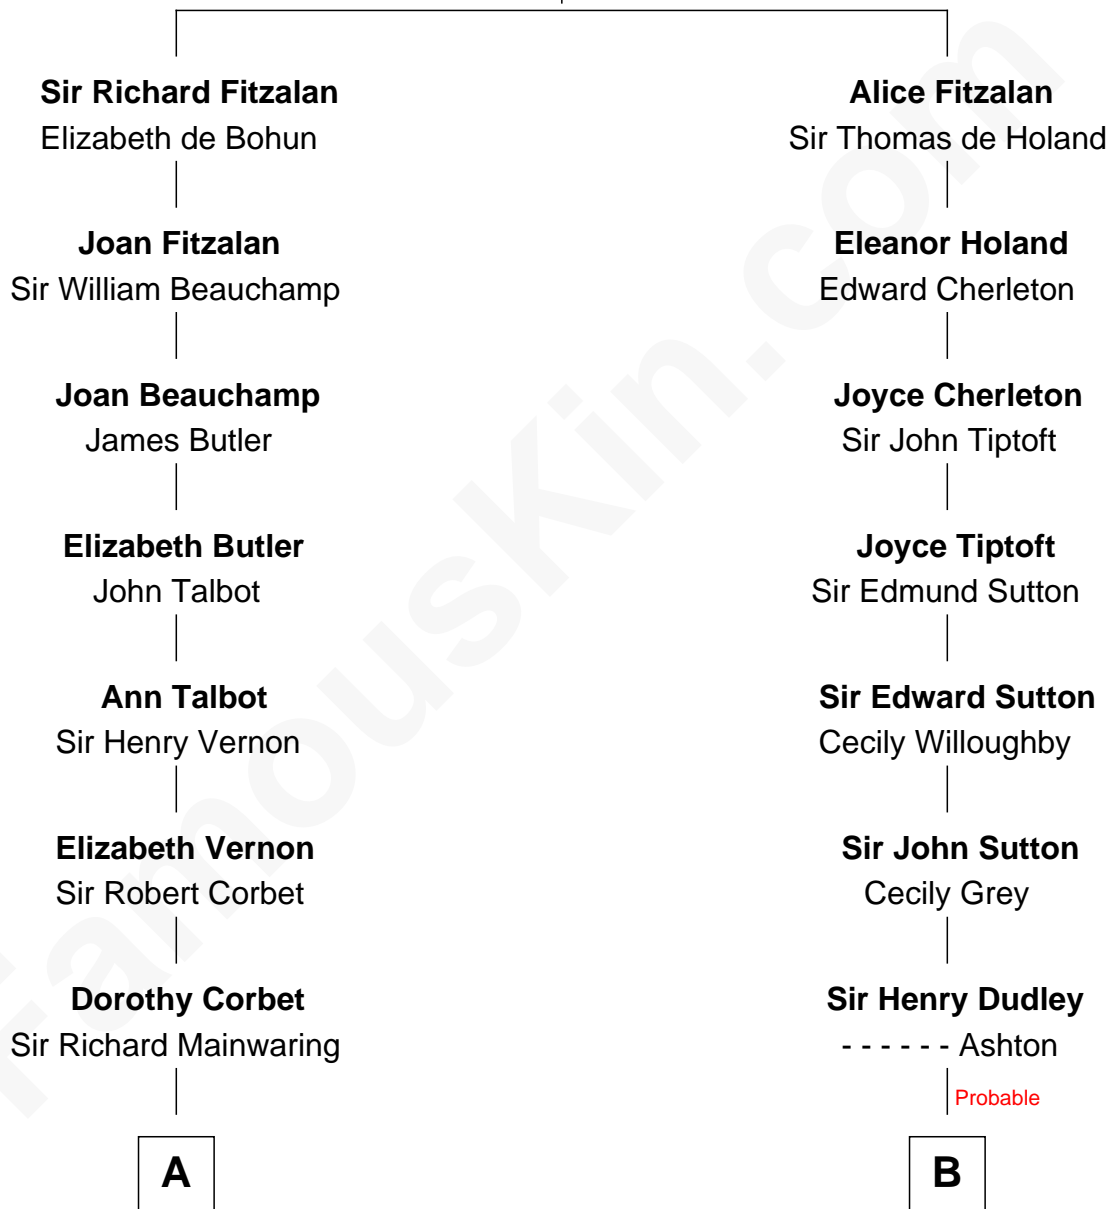

# FamousKin.com Relationship Chart of

**C. W. Post**

*Founder of Post Cereals*

16th cousin 2 times removed of

**Alan Shepard**

*Mercury and Apollo Astronaut*

**Richard Fitzalan**  
Eleanor Plantagenet

**C**

Alan Bartlett Shepard  
Pauline Renza Emerson

Alan Shepard  
*Mercury and Apollo Astronaut*

FamousKin.com