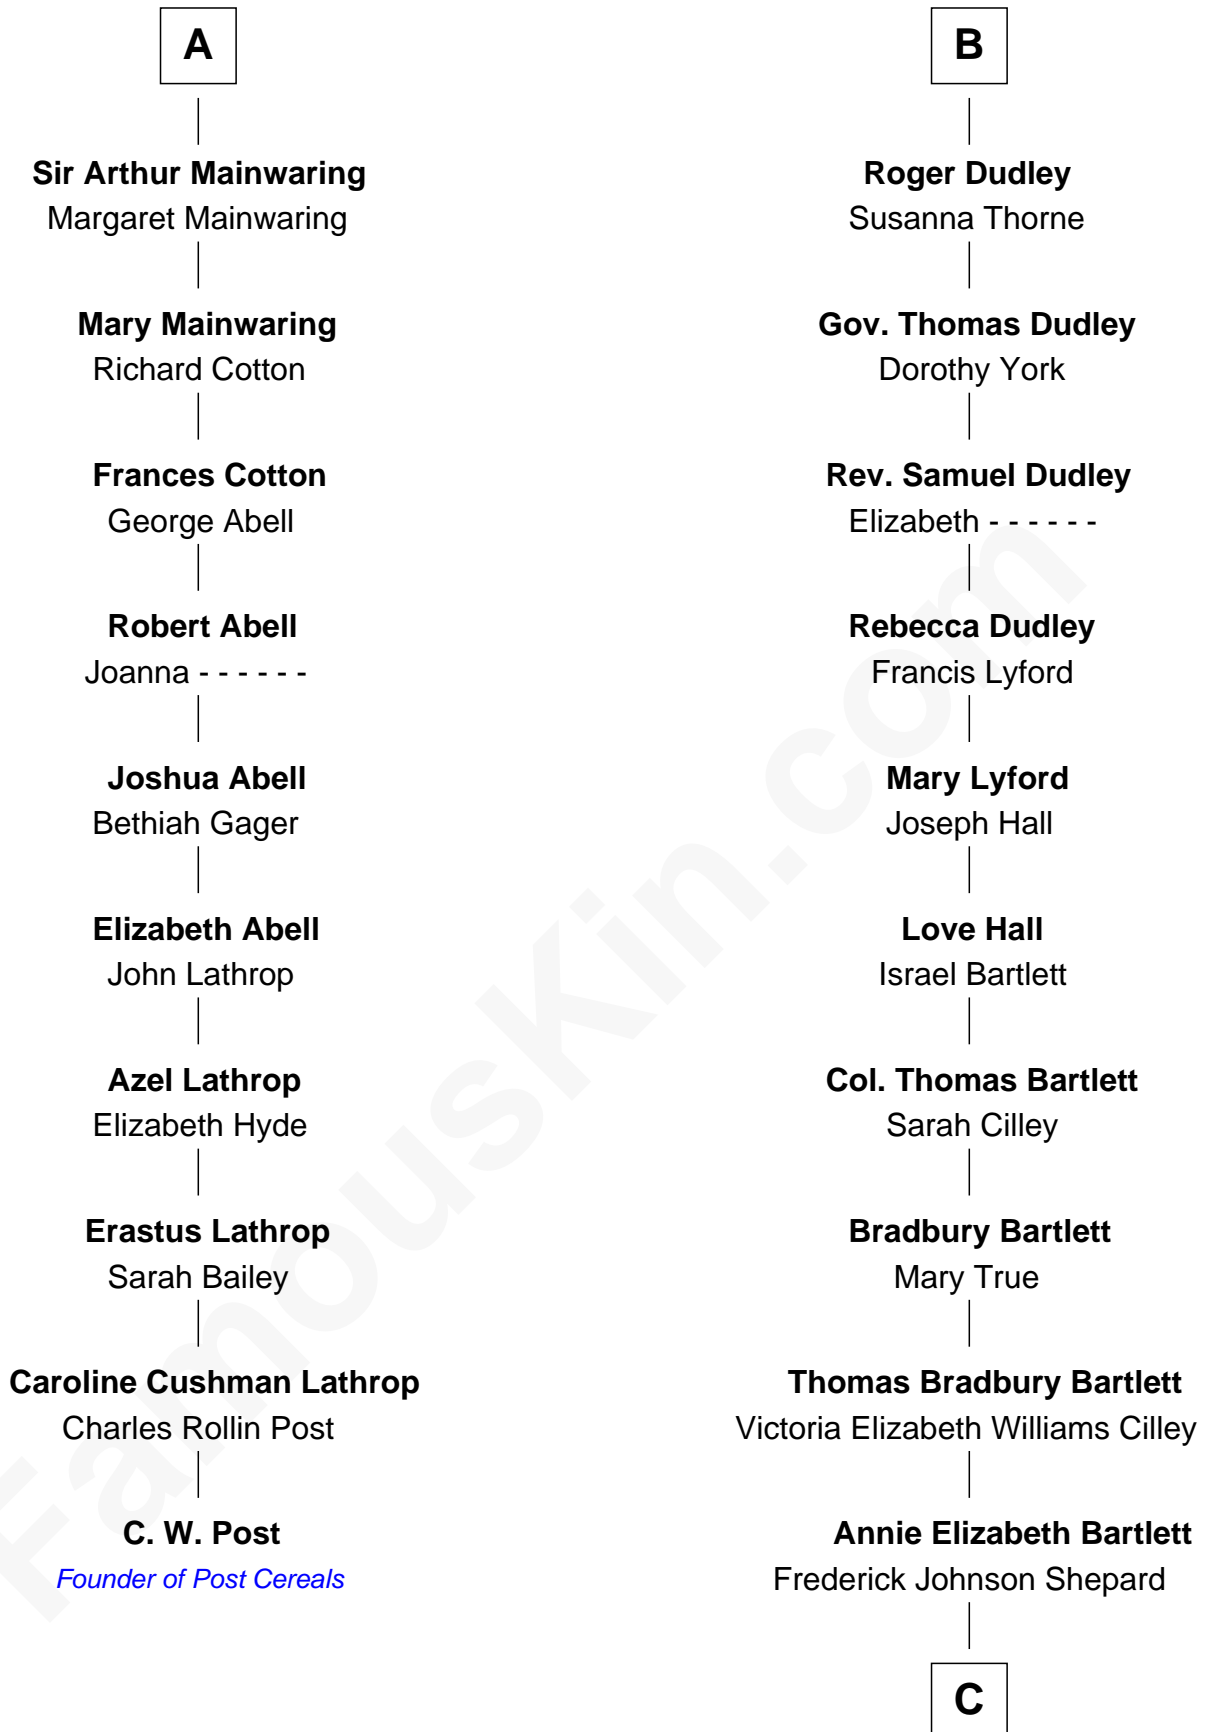

# FamousKin.com Relationship Chart of

**C. W. Post**

*Founder of Post Cereals*

16th cousin 2 times removed of

**Alan Shepard**

*Mercury and Apollo Astronaut*

**Richard Fitzalan**  
Eleanor Plantagenet

**C**

Alan Bartlett Shepard  
Pauline Renza Emerson

Alan Shepard  
*Mercury and Apollo Astronaut*

FamousKin.com