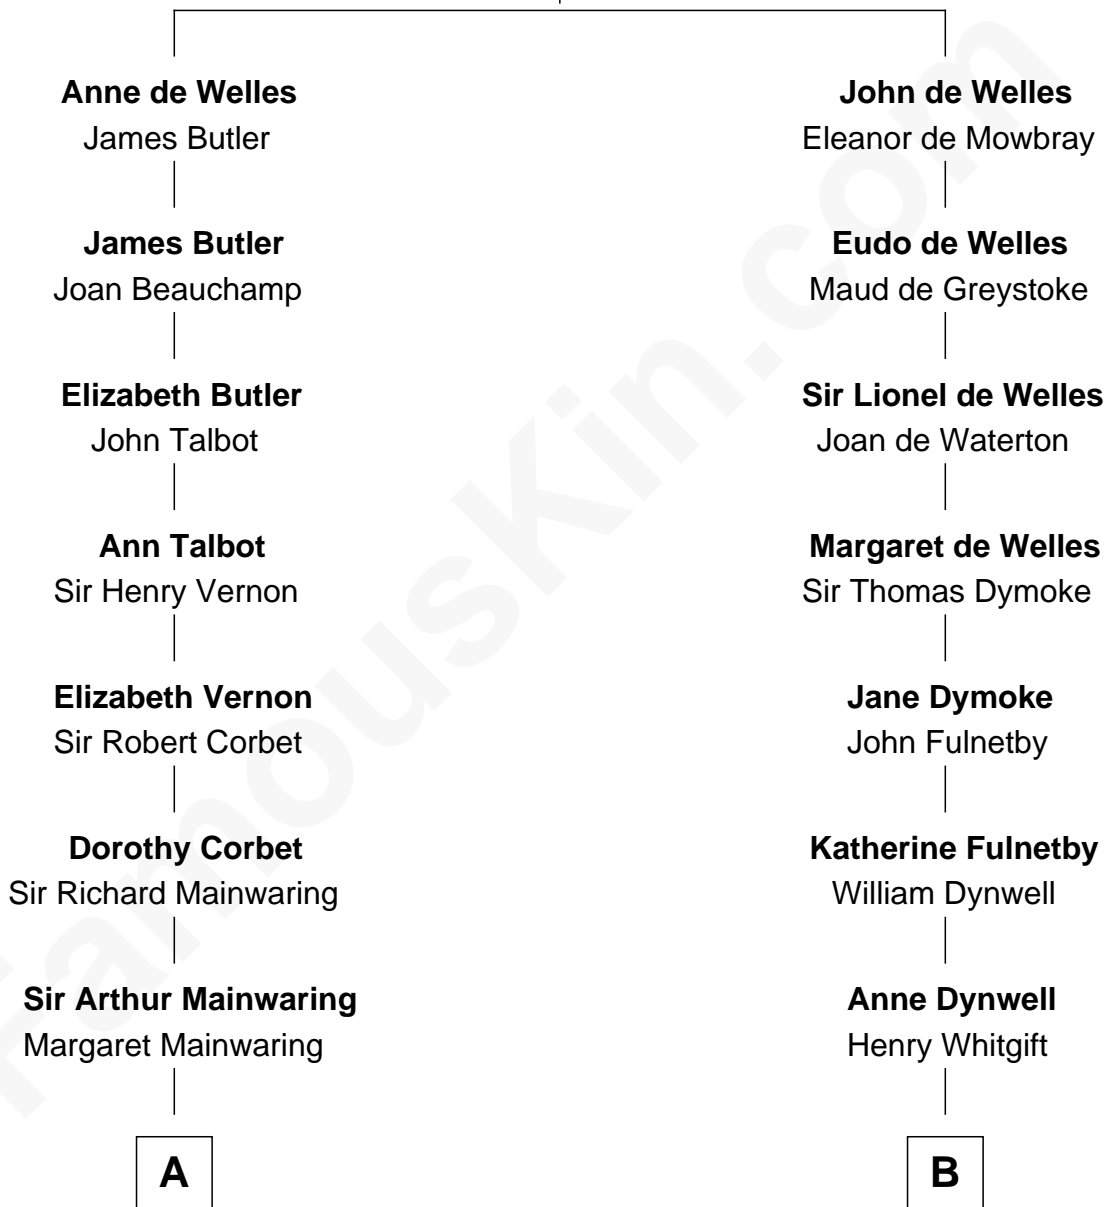

# FamousKin.com Relationship Chart of

**C. W. Post**

*Founder of Post Cereals*

15th cousin 4 times removed of

**Alan Shepard**

*Mercury and Apollo Astronaut*

**John de Welles**

Maud de Roos

**C**

**Annie Elizabeth Bartlett**  
Frederick Johnson Shepard

**Alan Bartlett Shepard**  
Pauline Renza Emerson

**Alan Shepard**  
*Mercury and Apollo Astronaut*

FamousKin.com