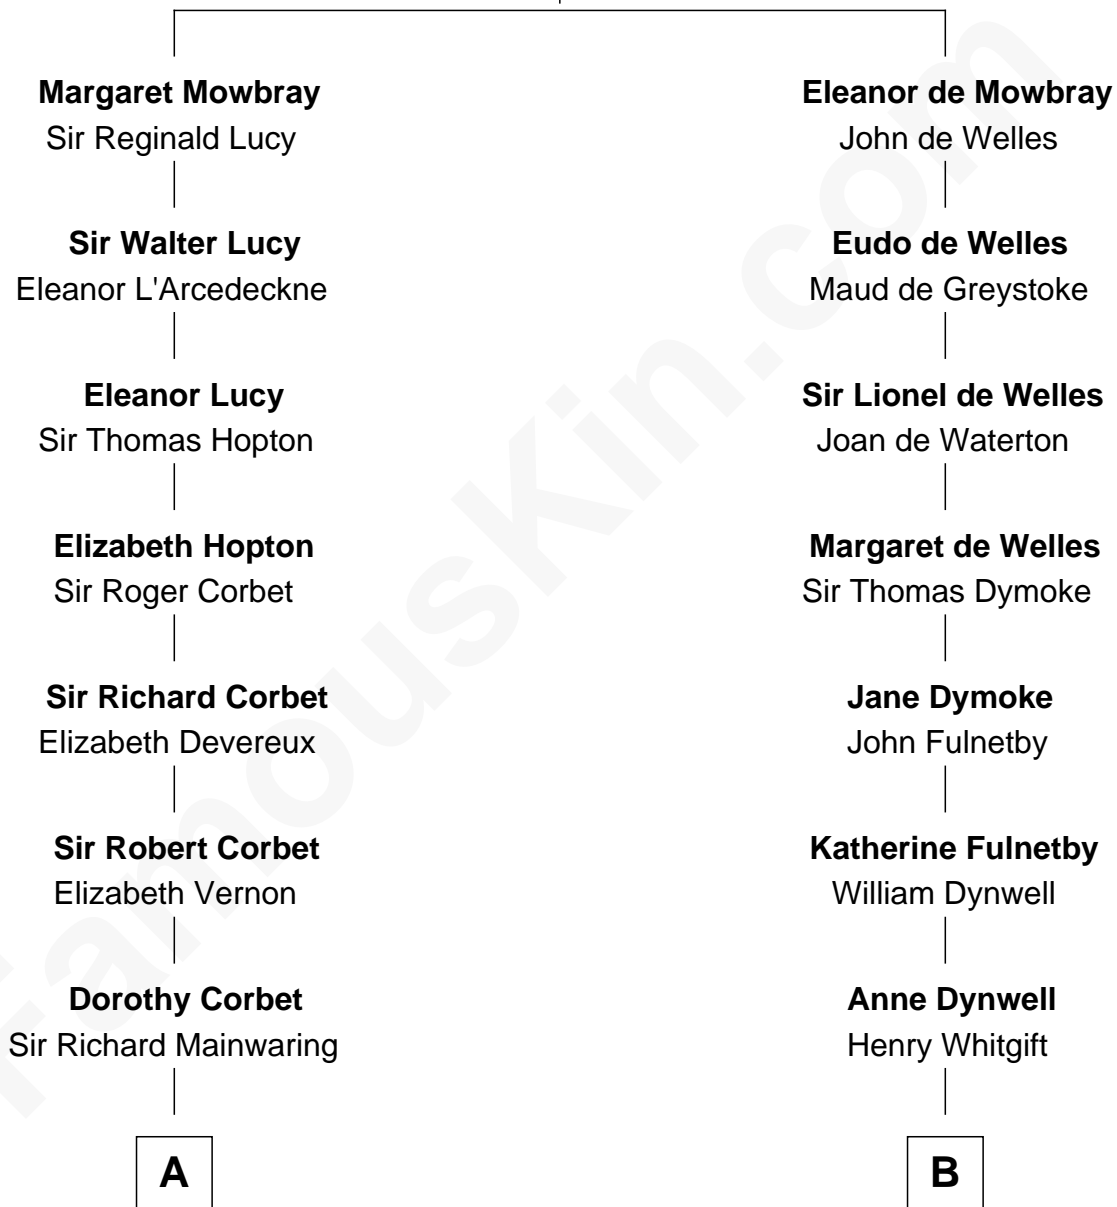

# FamousKin.com Relationship Chart of

**C. W. Post**

*Founder of Post Cereals*

16th cousin 3 times removed of

**Alan Shepard**

*Mercury and Apollo Astronaut*

**John de Mowbray**  
Elizabeth de Segrave

C

**Annie Elizabeth Bartlett**  
Frederick Johnson Shepard

**Alan Bartlett Shepard**  
Pauline Renza Emerson

**Alan Shepard**  
*Mercury and Apollo Astronaut*

FamousKin.com