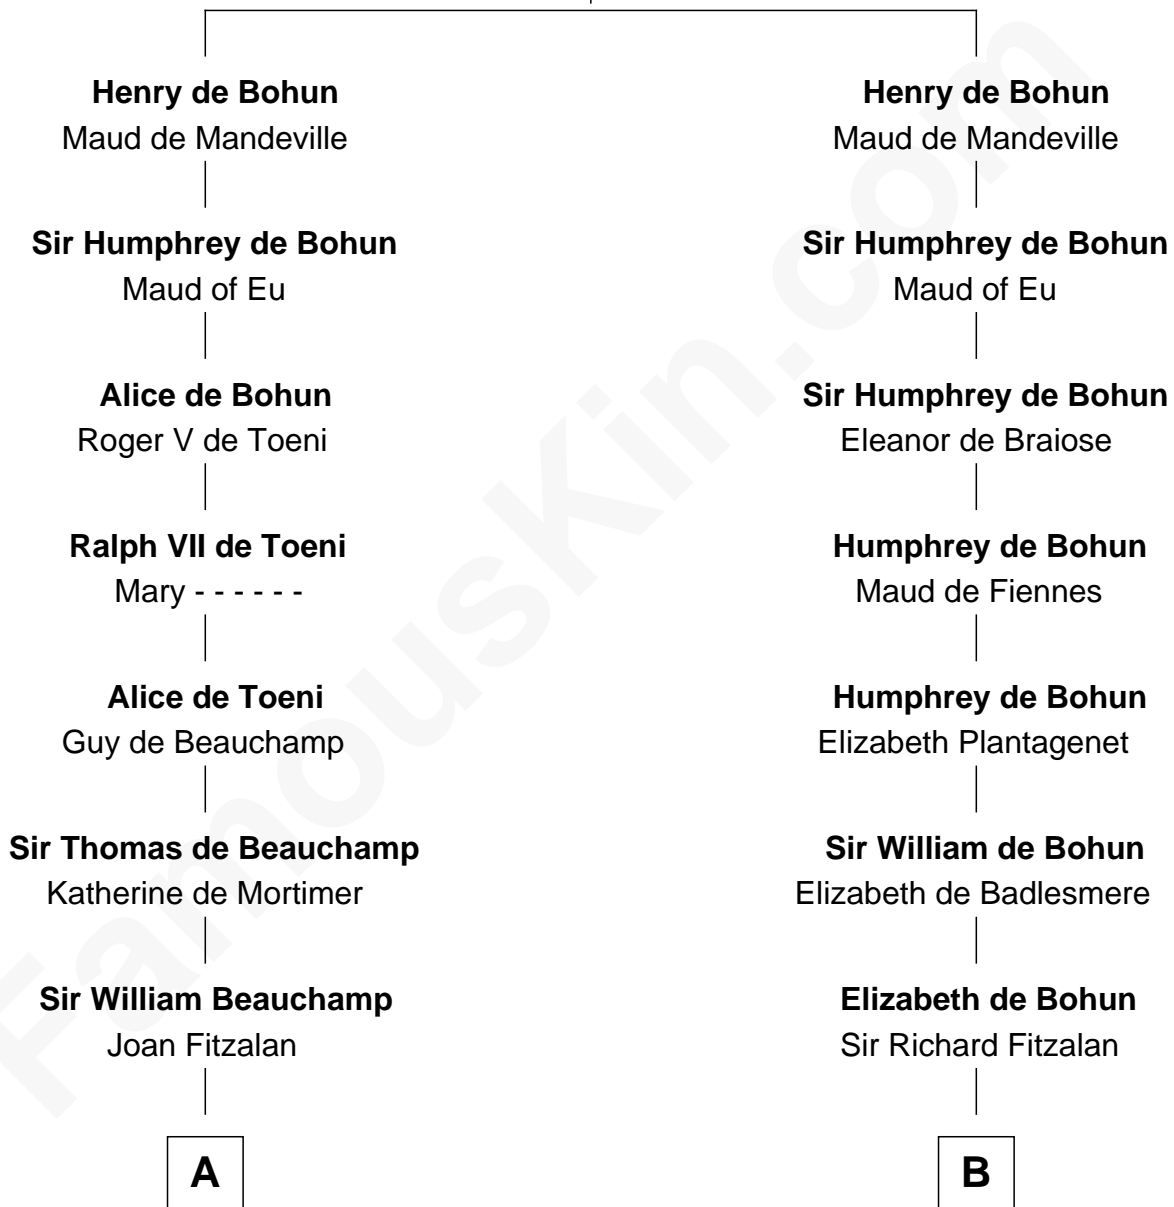

FamousKin.com Relationship Chart of

C. W. Post

Founder of Post Cereals

21st cousin of

John Quincy Adams

6th U.S. President

Humphrey IV de Bohun

Margaret of Scotland

C

Elizabeth Abell

John Lathrop

Azel Lathrop

Elizabeth Hyde

Erastus Lathrop

Sarah Bailey

Caroline Cushman Lathrop