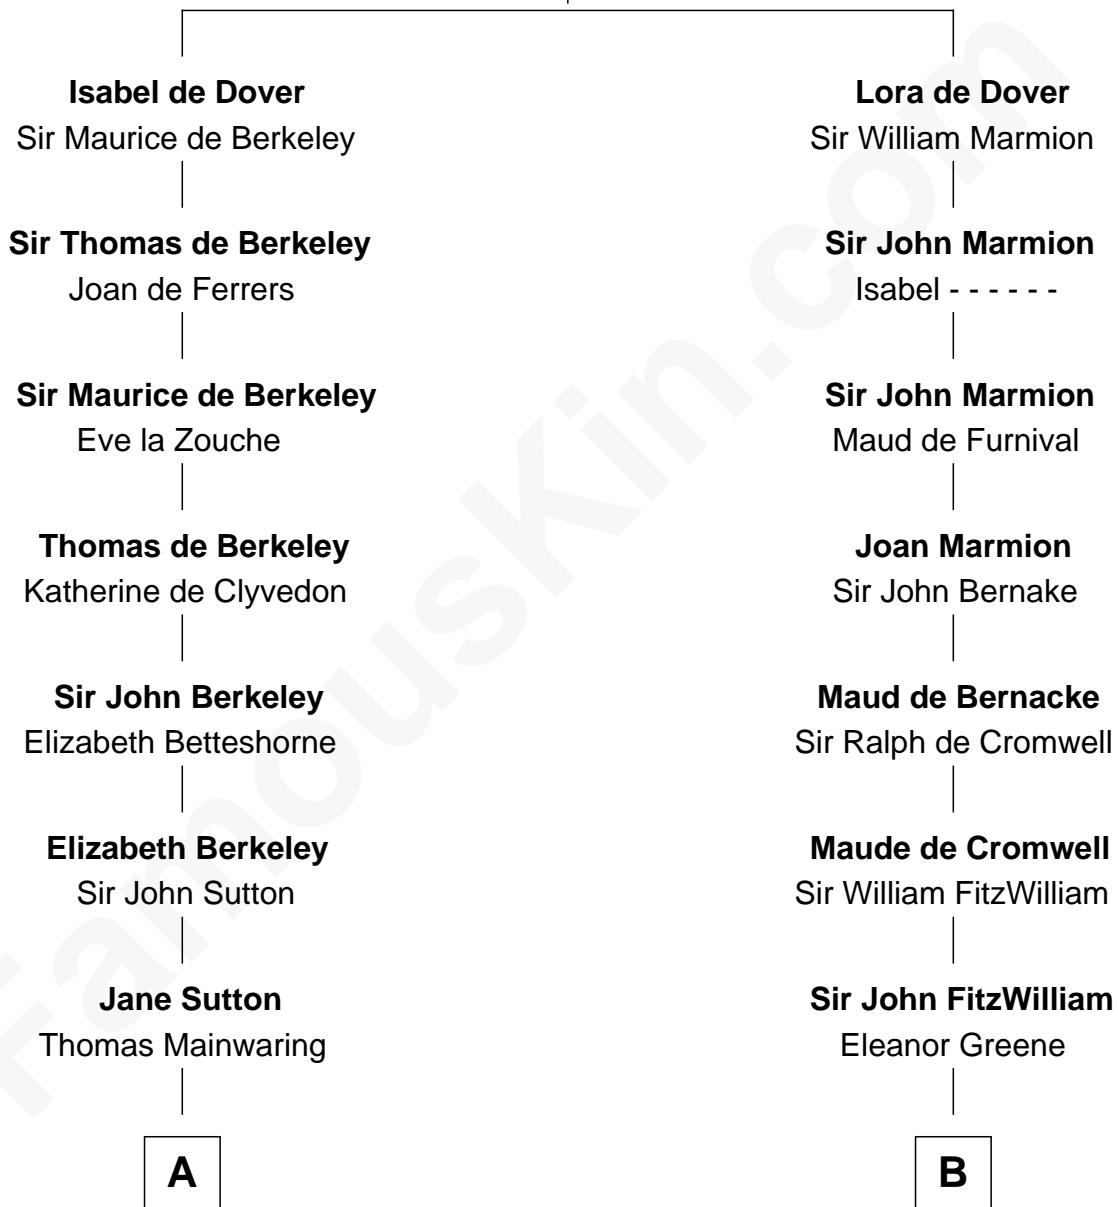

FamousKin.com Relationship Chart of

C. W. Post

Founder of Post Cereals

17th cousin 1 time removed of

John Quincy Adams

6th U.S. President

Sir Richard FitzRoy

Rose de Dover

C

Abigail Quincy Smith

John Adams

John Quincy Adams

6th U.S. President

FamousKin.com