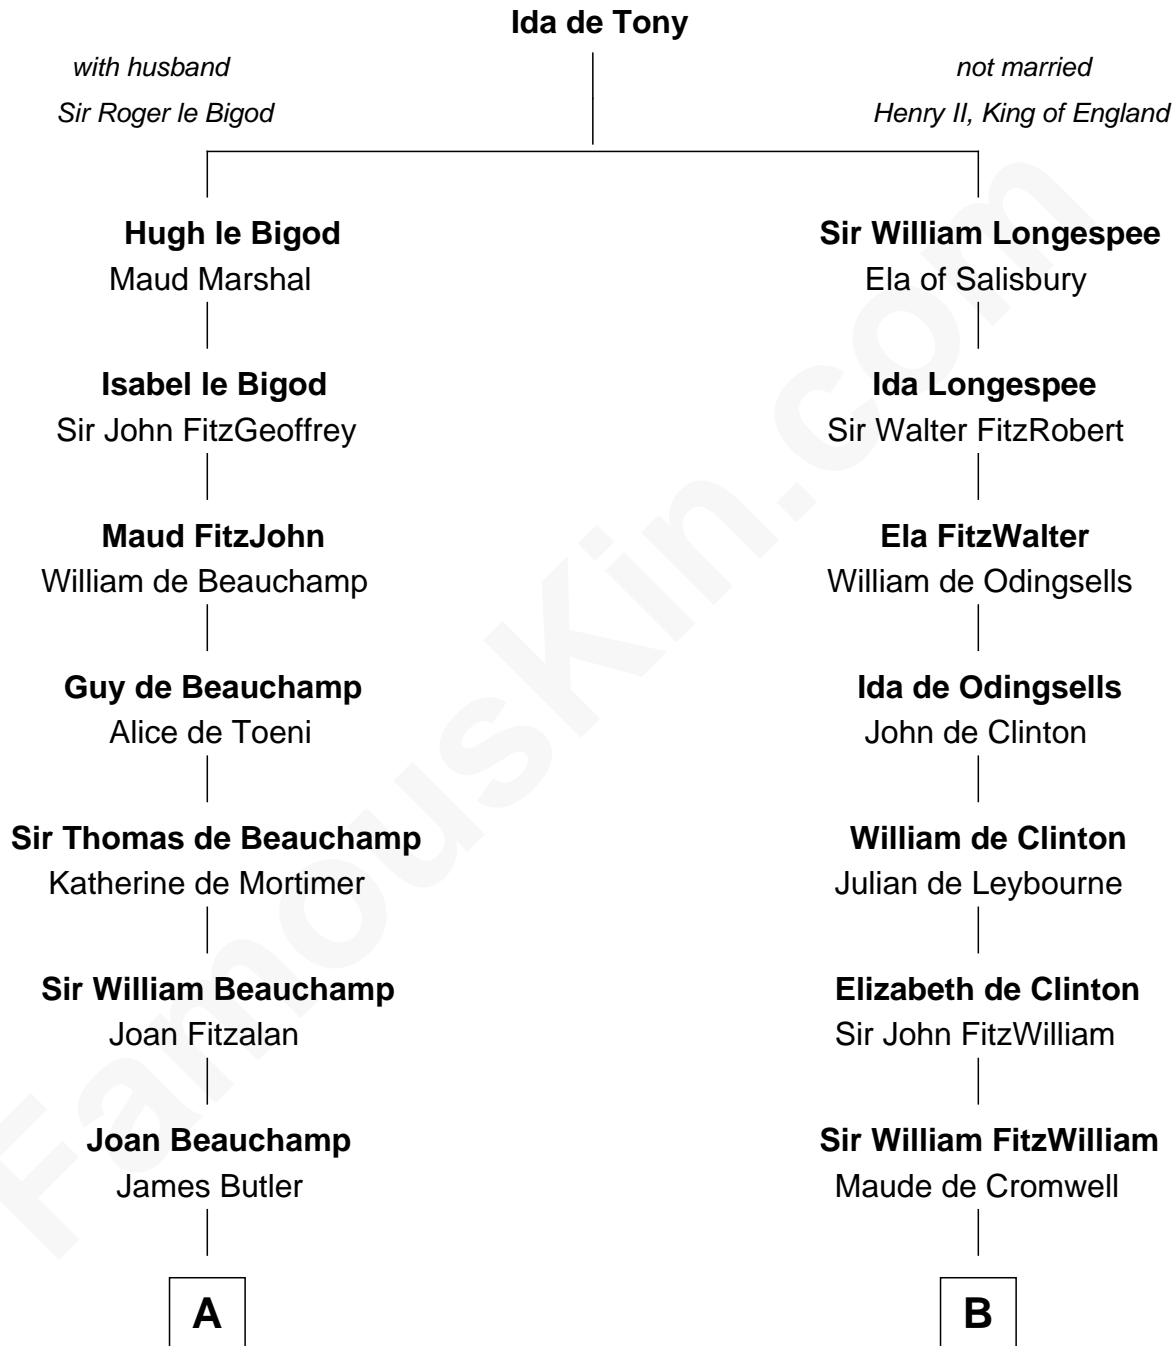

# FamousKin.com Relationship Chart of

**C. W. Post**

*Founder of Post Cereals*

19th cousin 1 time removed of

**John Quincy Adams**

*6th U.S. President*

FamousKin.com