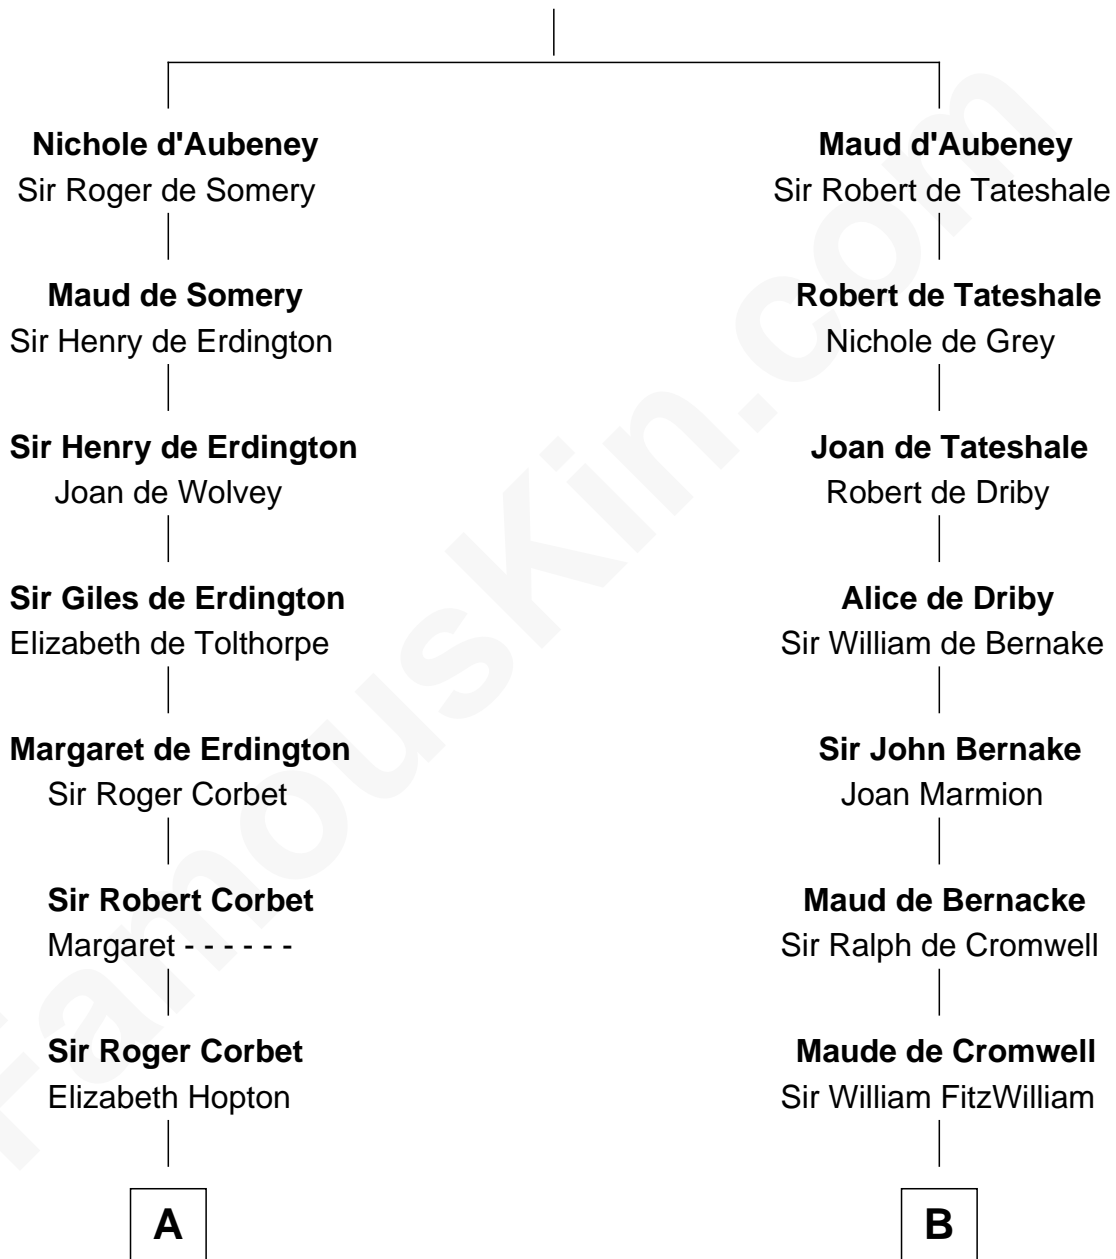

FamousKin.com Relationship Chart of

C. W. Post

Founder of Post Cereals

18th cousin 1 time removed of

Abigail (Smith) Adams

First Lady of President John Adams

William d'Aubenev

Mabel of Chester

FamousKin.com