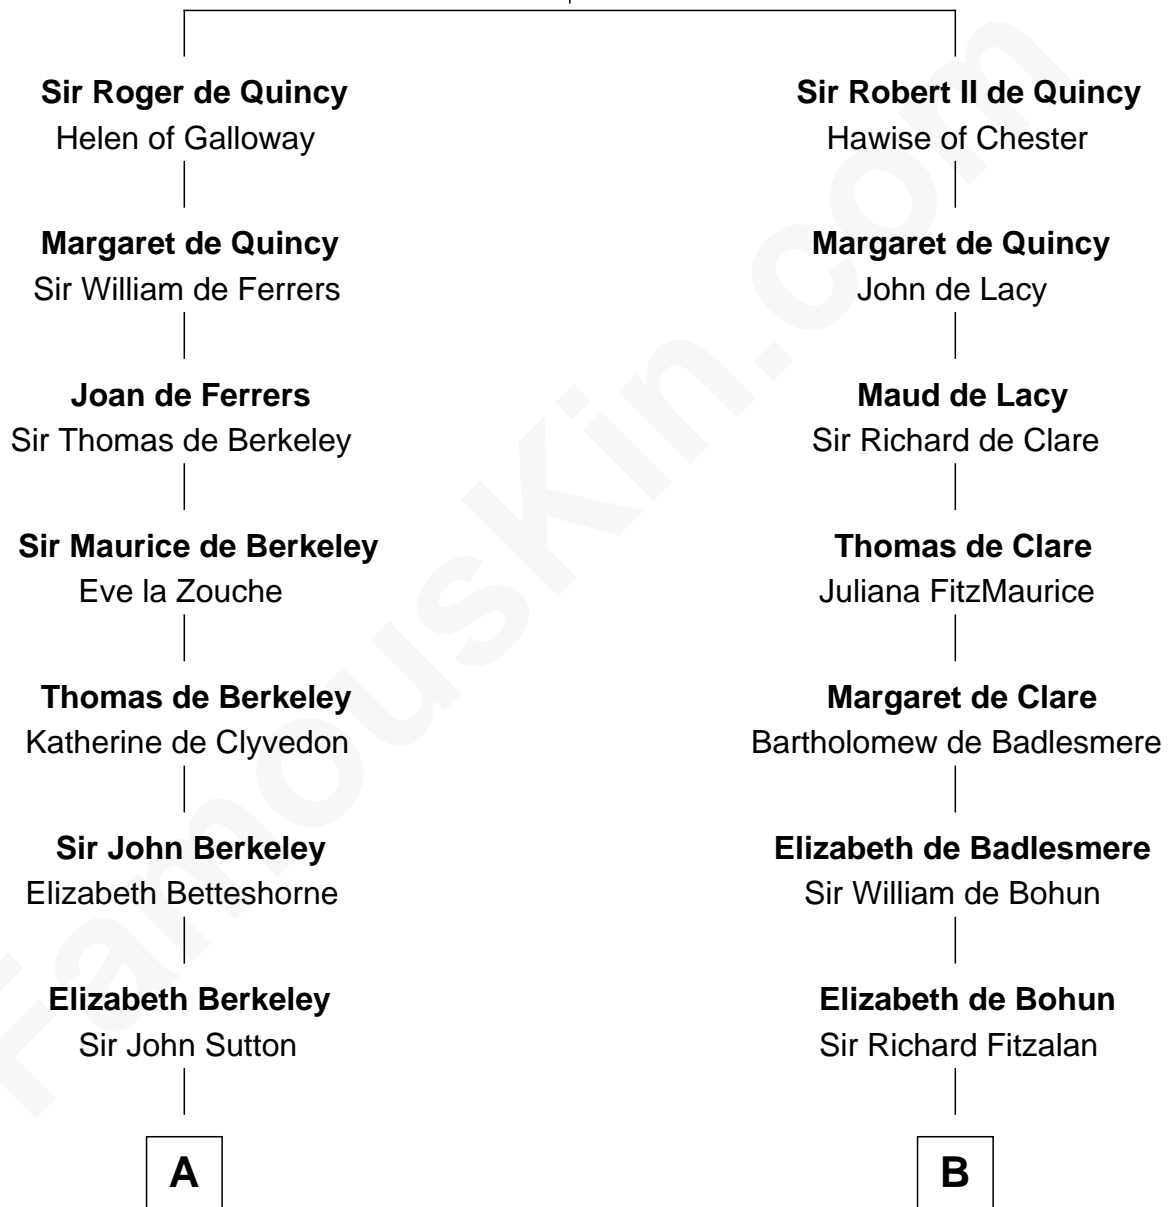

# FamousKin.com Relationship Chart of

**C. W. Post**

*Founder of Post Cereals*

18th cousin 2 times removed of

**Abigail (Smith) Adams**

*First Lady of President John Adams*

**Saher de Quincy**  
Margaret de Beaumont

**C**

**Caroline Cushman Lathrop**

Charles Rollin Post

**C. W. Post**

*Founder of Post Cereals*

**D**

**Anna Shepard**

Daniel Quincy