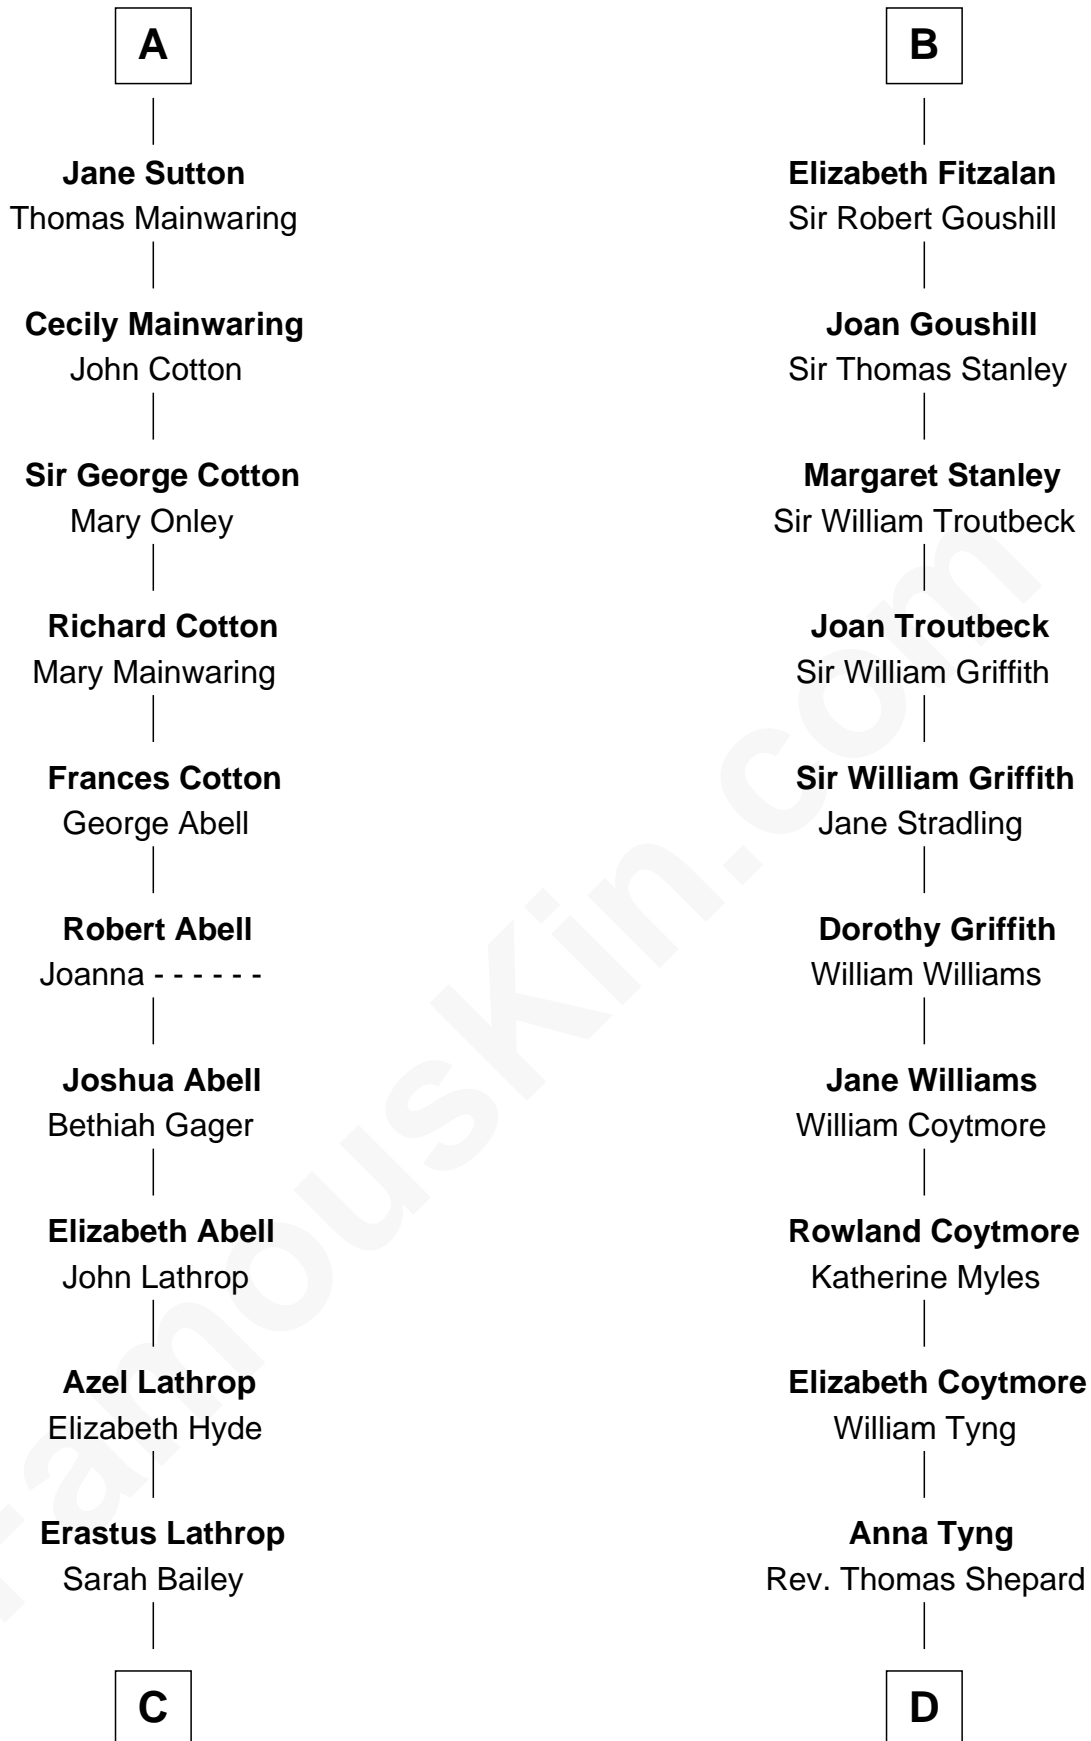

# FamousKin.com Relationship Chart of

**C. W. Post**

*Founder of Post Cereals*

18th cousin 2 times removed of

**Abigail (Smith) Adams**

*First Lady of President John Adams*

**Saher de Quincy**  
Margaret de Beaumont

**C**

**Caroline Cushman Lathrop**

Charles Rollin Post

**C. W. Post**

*Founder of Post Cereals*

**D**

**Anna Shepard**

Daniel Quincy