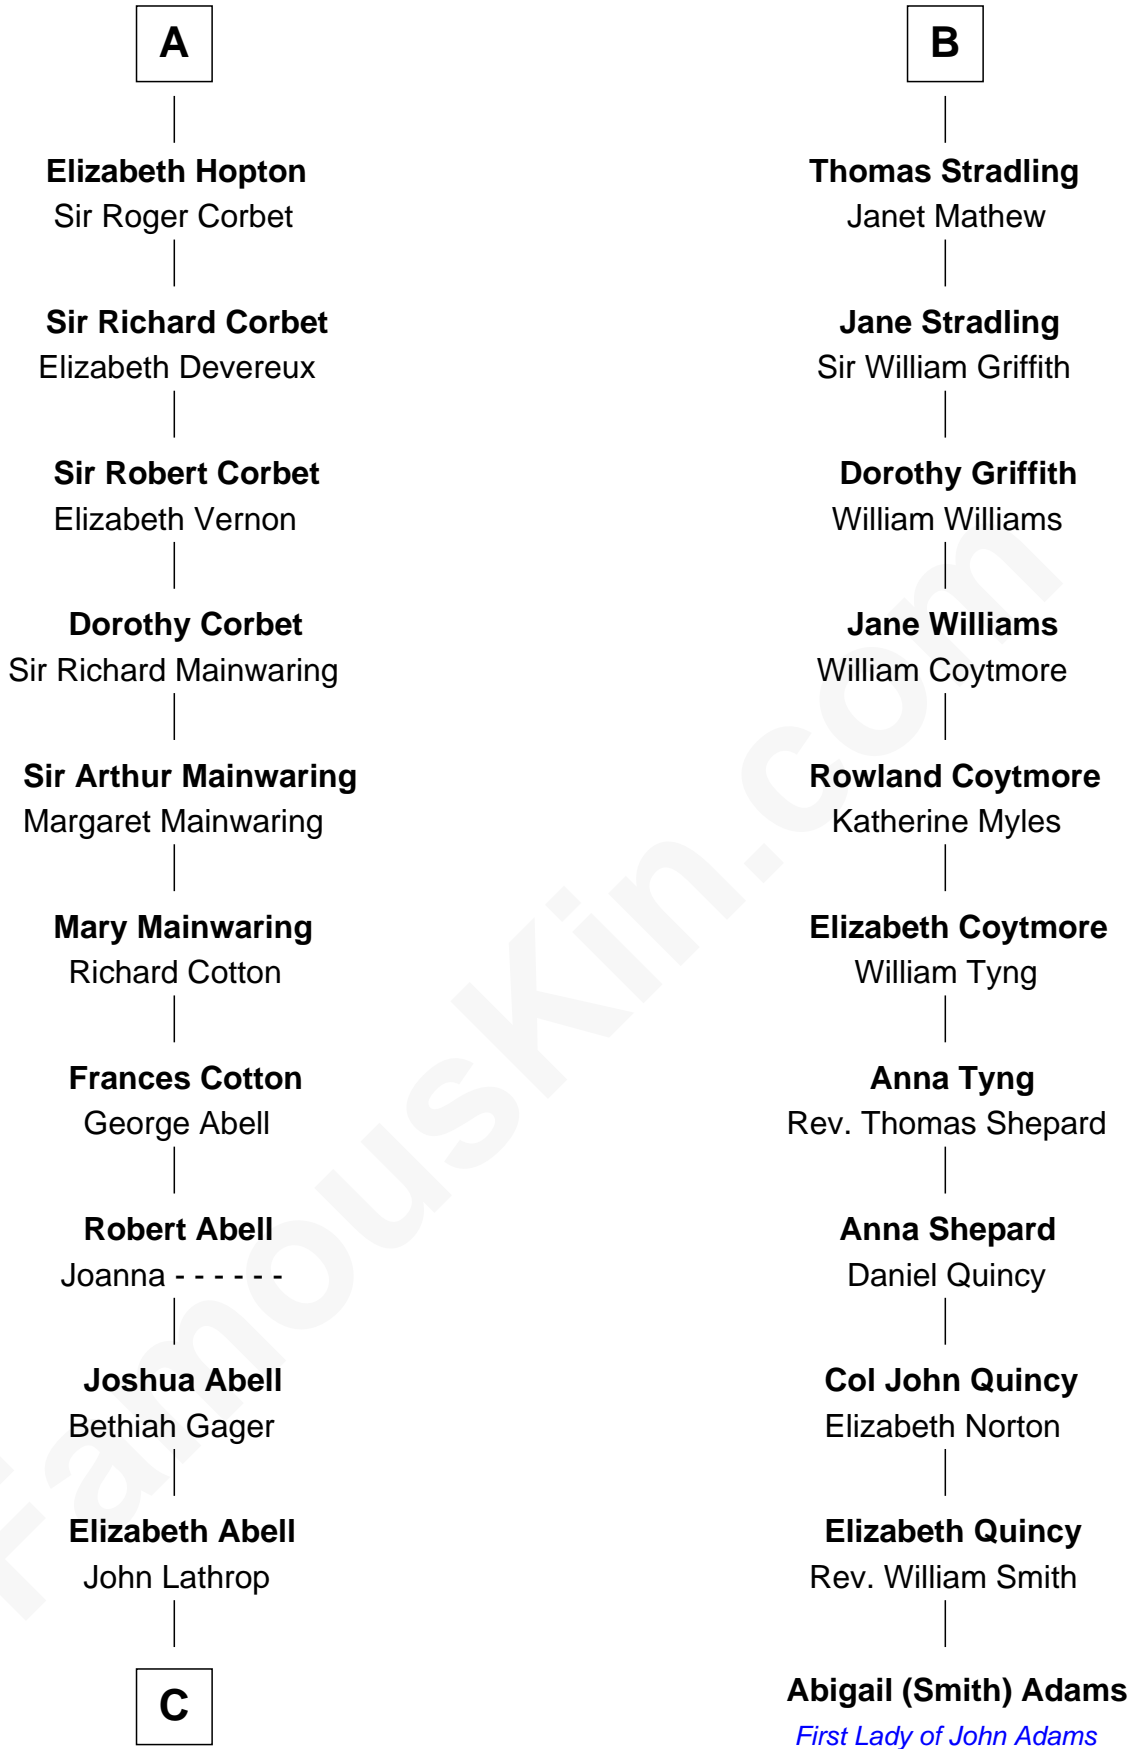

# FamousKin.com Relationship Chart of

**C. W. Post**

*Founder of Post Cereals*

17th cousin 3 times removed of

**Abigail (Smith) Adams**

*First Lady of President John Adams*

**C**

—  
**Azel Lathrop**  
Elizabeth Hyde

—  
**Erastus Lathrop**  
Sarah Bailey

—  
**Caroline Cushman Lathrop**  
Charles Rollin Post

—  
**C. W. Post**  
*Founder of Post Cereals*

FamousKin.com