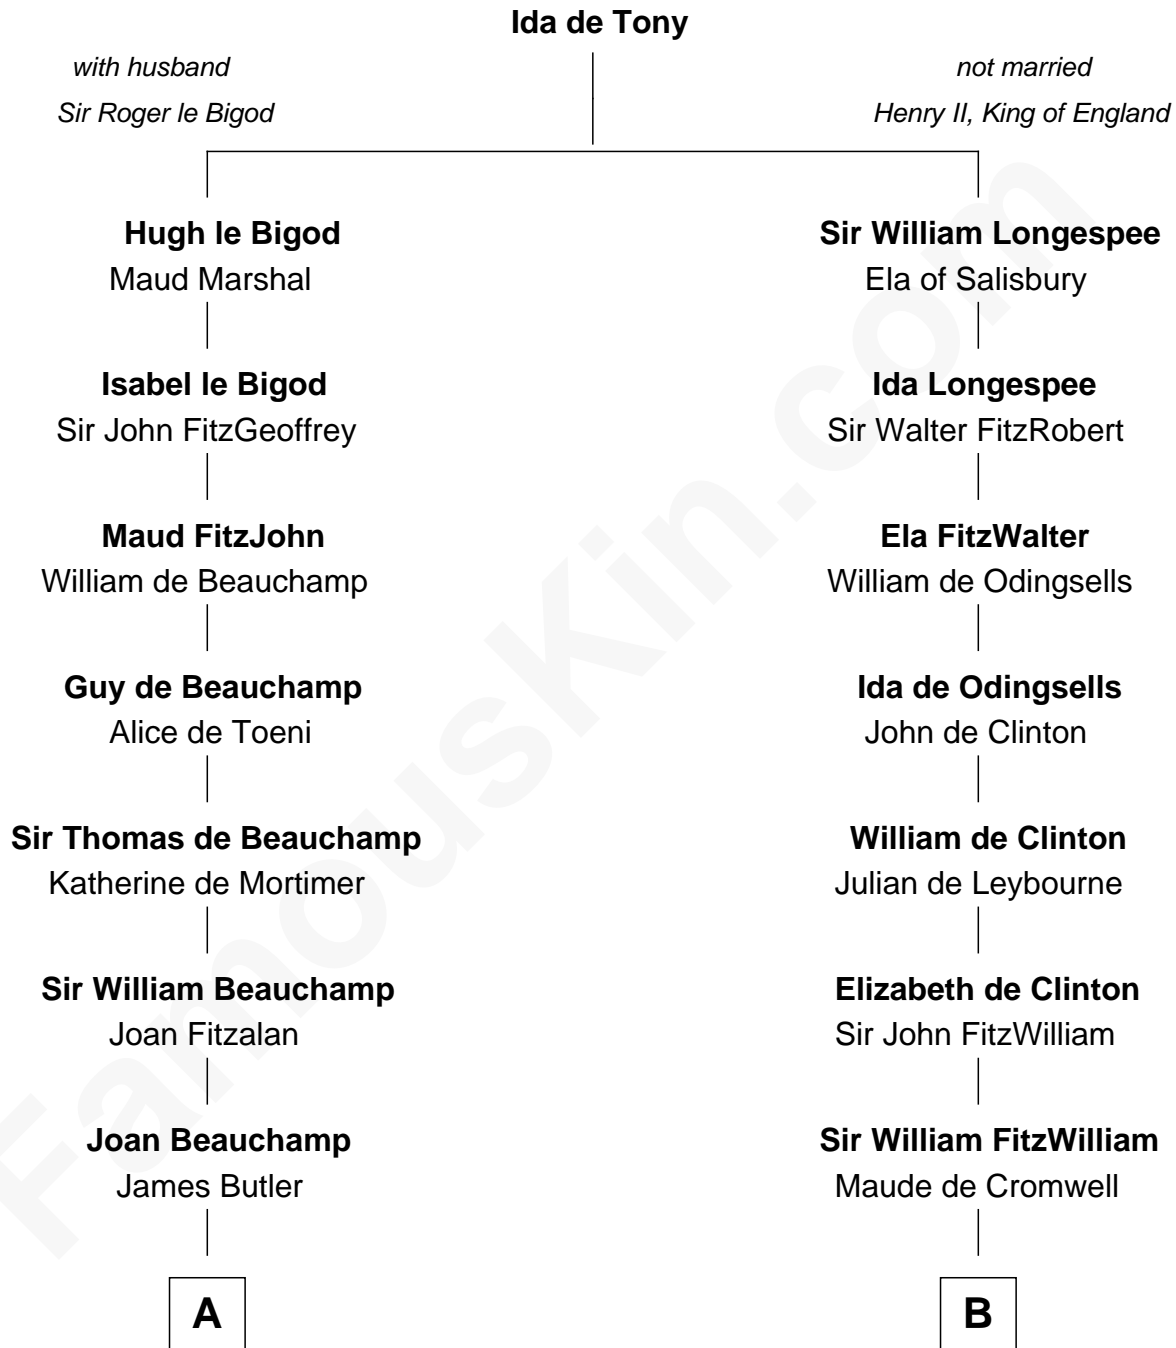

FamousKin.com Relationship Chart of

C. W. Post

Founder of Post Cereals

18th cousin 2 times removed of

Abigail (Smith) Adams

First Lady of President John Adams

C

Azel Lathrop
Elizabeth Hyde

Erastus Lathrop
Sarah Bailey

Caroline Cushman Lathrop
Charles Rollin Post

C. W. Post
Founder of Post Cereals

D

Elizabeth Quincy
Rev. William Smith

Abigail (Smith) Adams
First Lady of John Adams

FamousKin.com