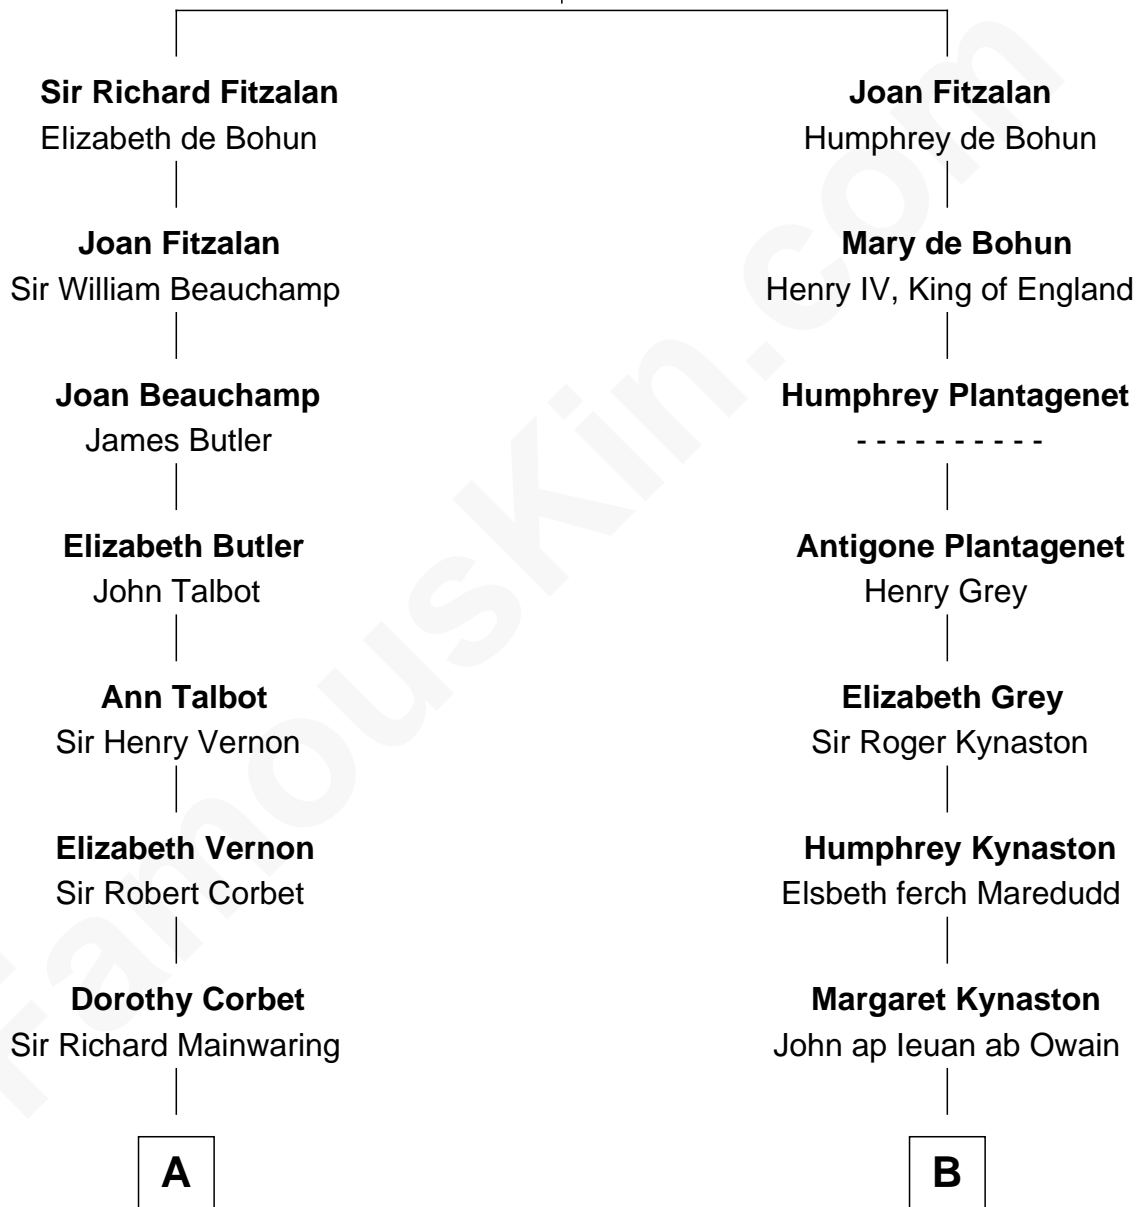

FamousKin.com Relationship Chart of

C. W. Post

Founder of Post Cereals

16th cousin 2 times removed of

Orson Welles

Radio, Stage, and Movie Actor

Richard Fitzalan
Eleanor Plantagenet

C

Richard Head Welles

Beatrice Ives

Orson Welles

Radio, Stage, and Movie Actor

FamousKin.com