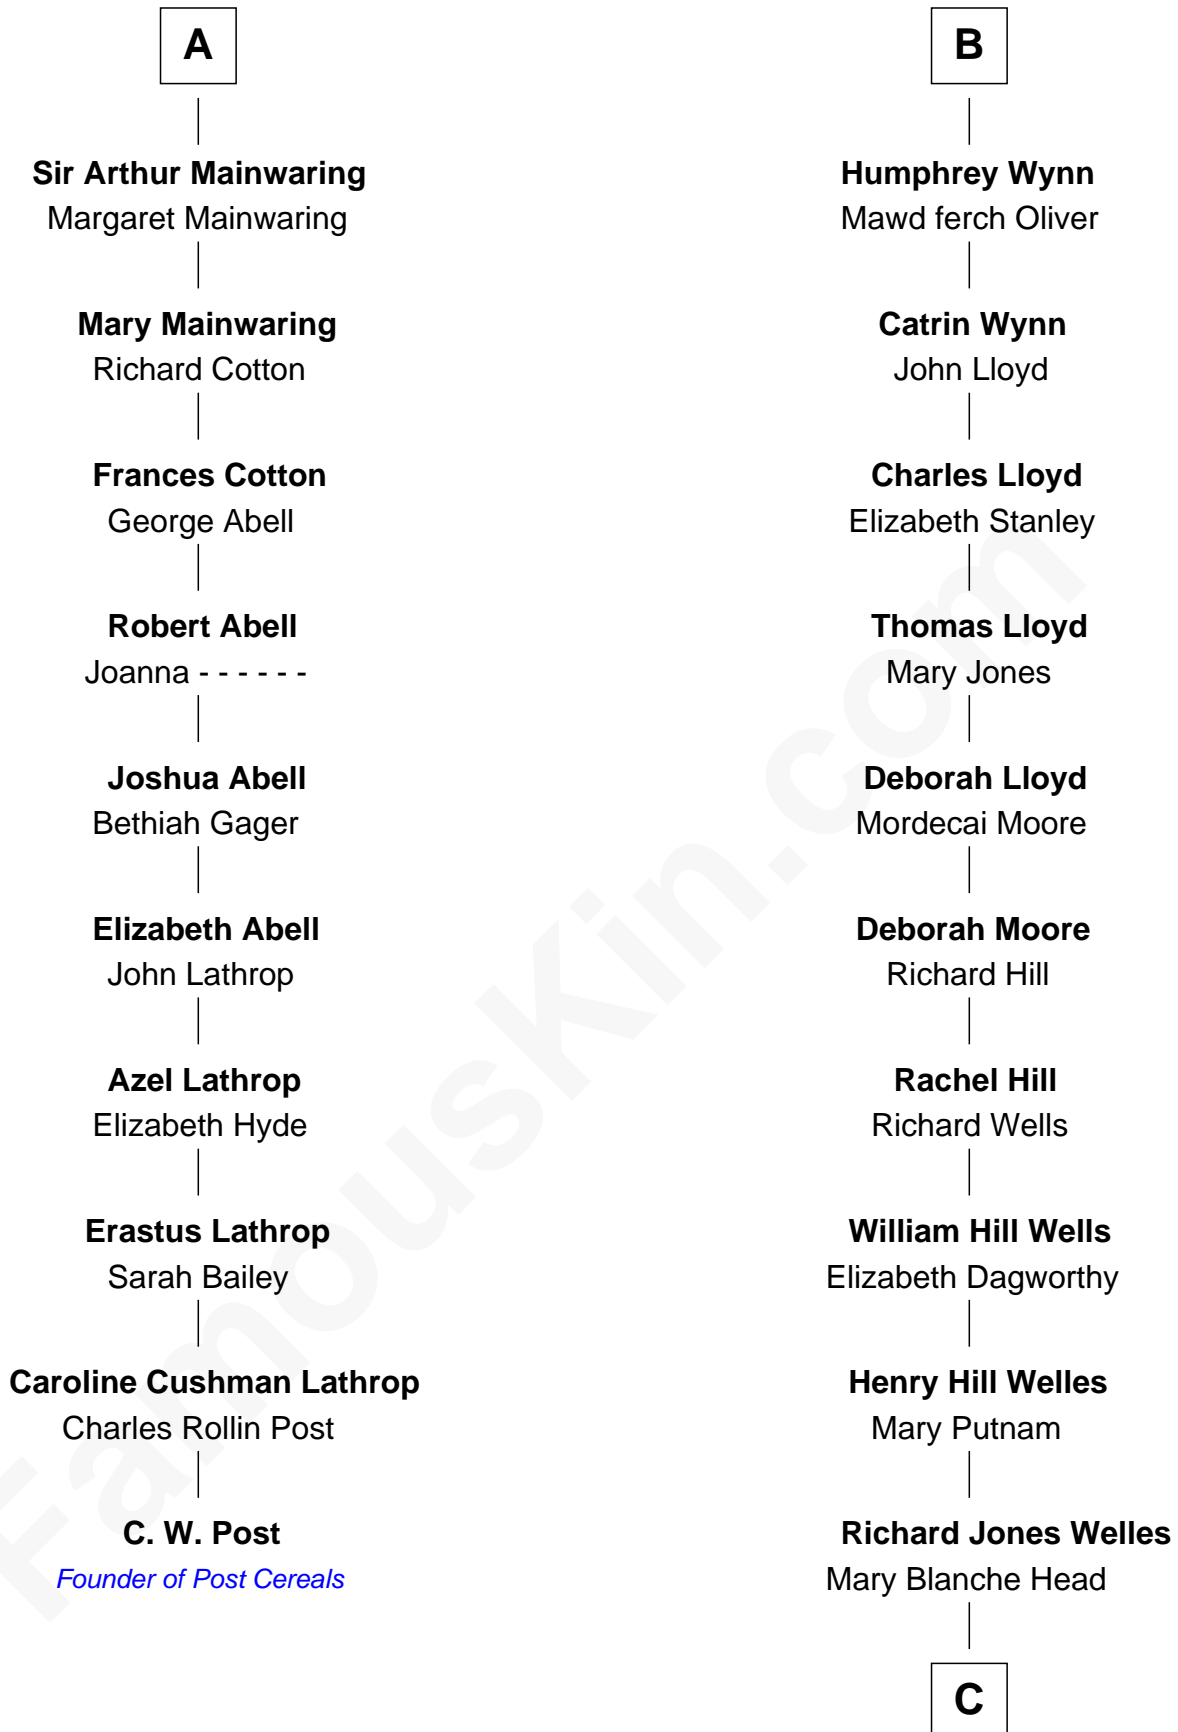

FamousKin.com Relationship Chart of

C. W. Post

Founder of Post Cereals

16th cousin 2 times removed of

Orson Welles

Radio, Stage, and Movie Actor

Richard Fitzalan
Eleanor Plantagenet

C