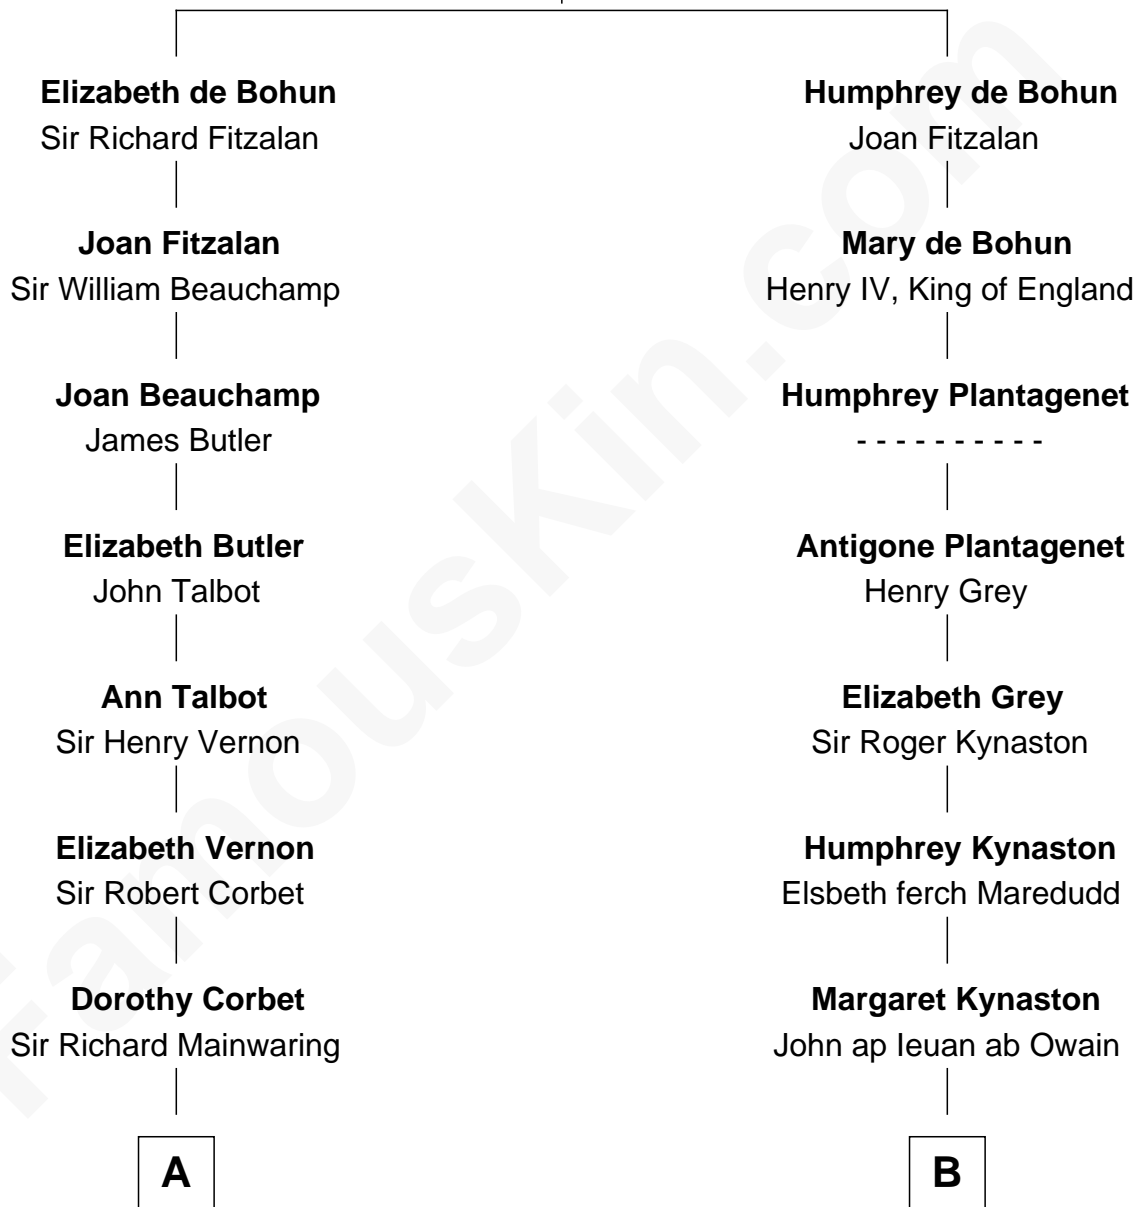

FamousKin.com Relationship Chart of

C. W. Post

Founder of Post Cereals

16th cousin 2 times removed of

Orson Welles

Radio, Stage, and Movie Actor

Sir William de Bohun
Elizabeth de Badlesmere

C

Richard Head Welles

Beatrice Ives

Orson Welles

Radio, Stage, and Movie Actor

FamousKin.com