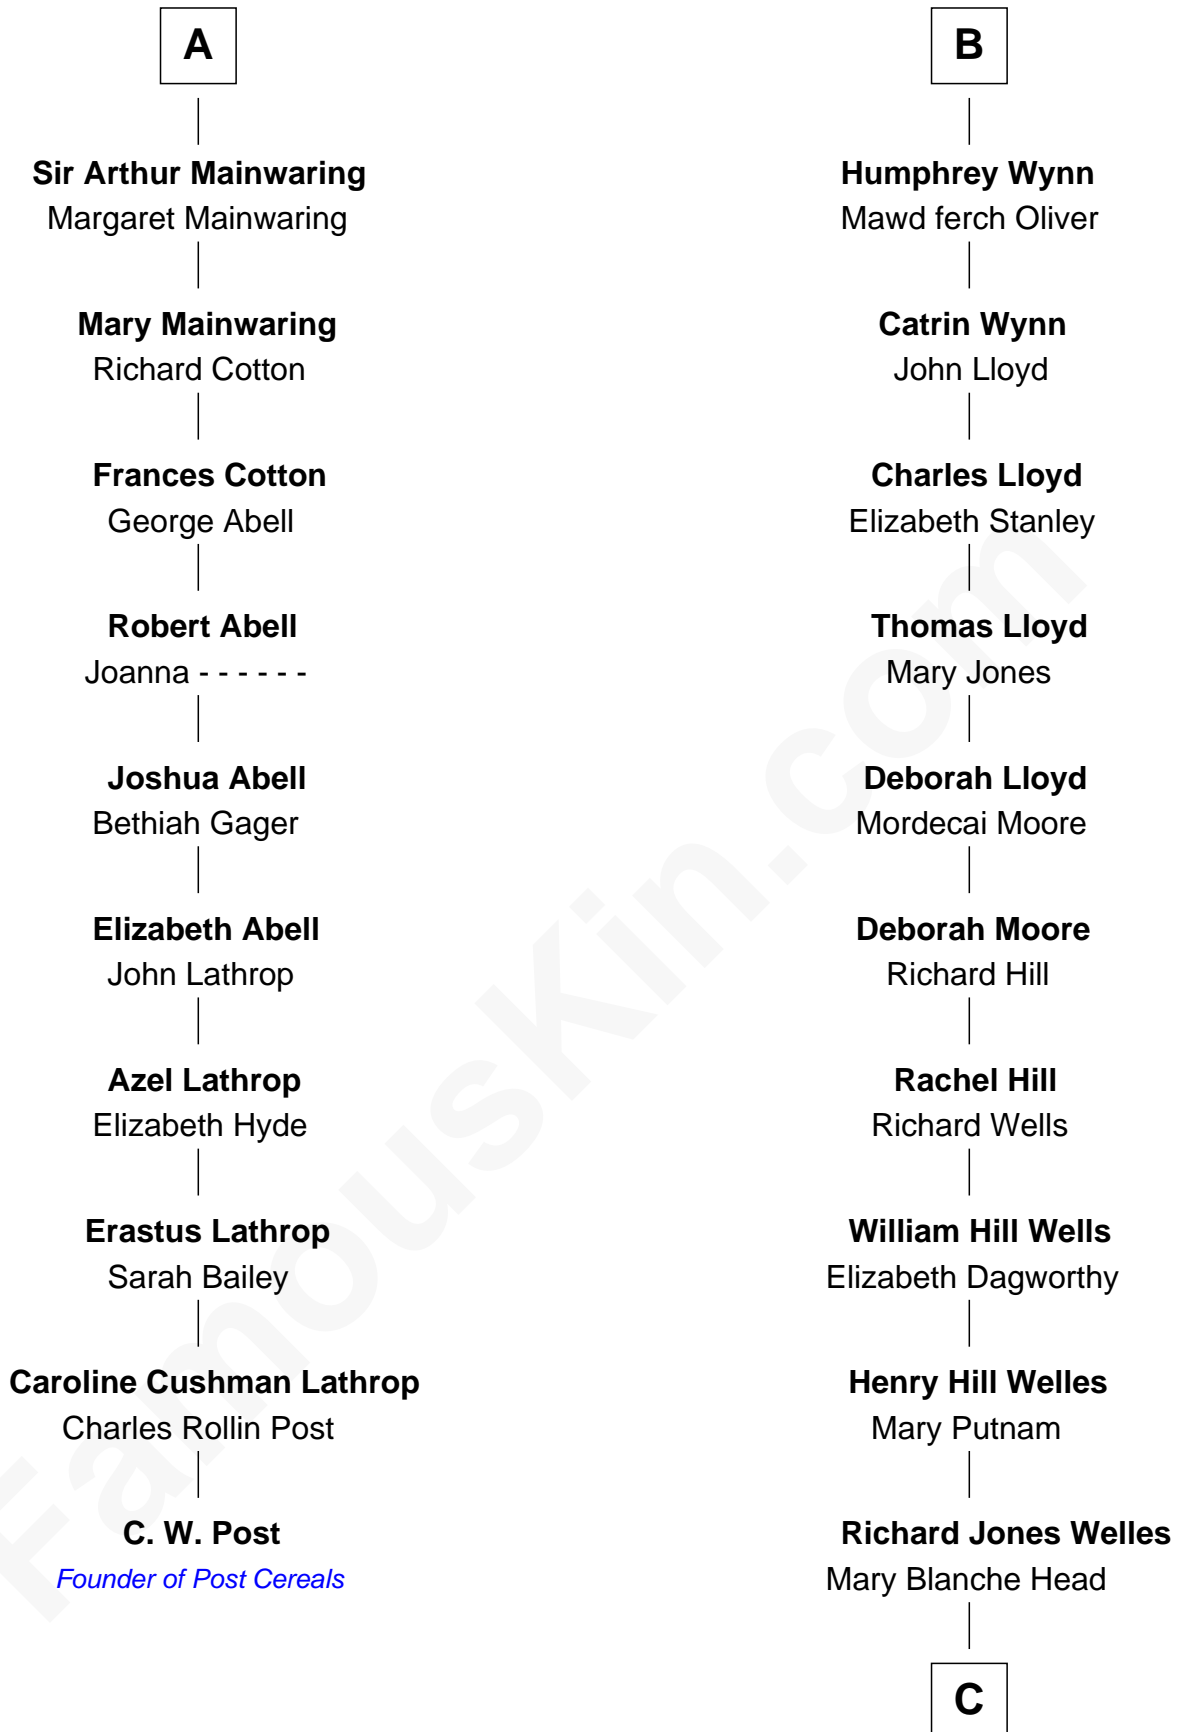

FamousKin.com Relationship Chart of

C. W. Post

Founder of Post Cereals

16th cousin 2 times removed of

Orson Welles

Radio, Stage, and Movie Actor

Sir William de Bohun
Elizabeth de Badlesmere

C