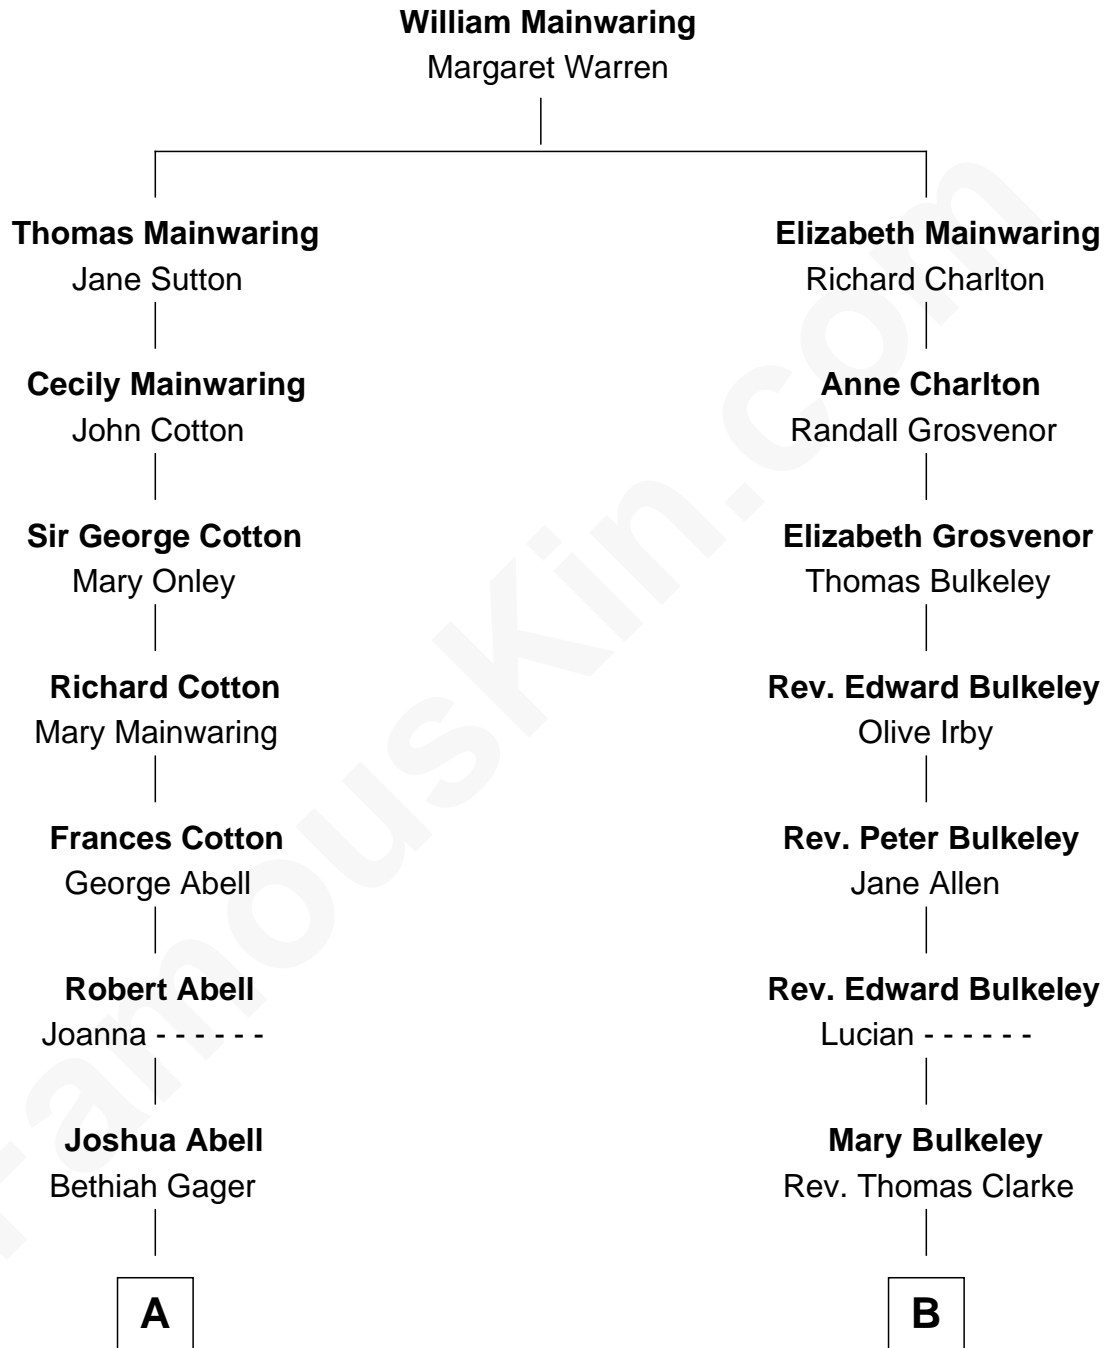

FamousKin.com Relationship Chart of

C. W. Post

Founder of Post Cereals

9th cousin 2 times removed of

John Hancock

Signer of the Declaration of Independence

A

Elizabeth Abell

John Lathrop

Azel Lathrop

Elizabeth Hyde

Erastus Lathrop

Sarah Bailey

Caroline Cushman Lathrop

Charles Rollin Post

C. W. Post