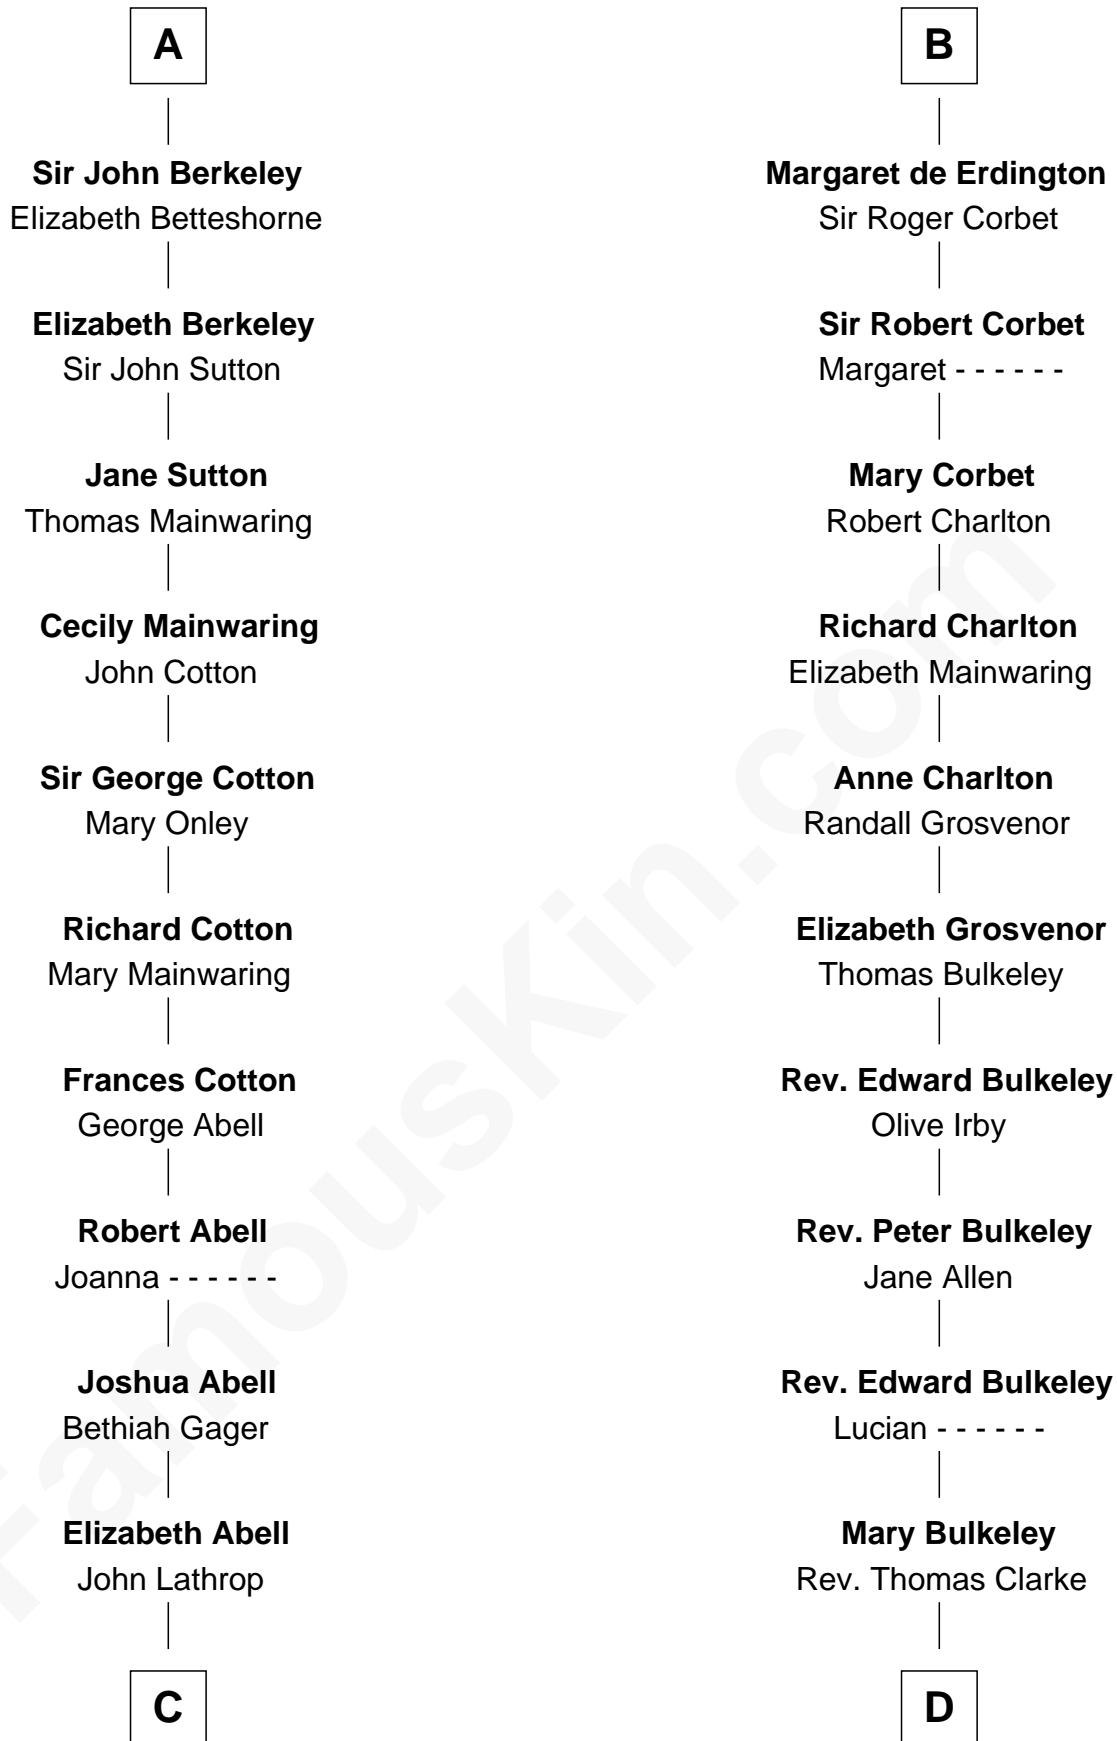

# FamousKin.com Relationship Chart of

**C. W. Post**

*Founder of Post Cereals*

19th cousin 1 time removed of

**John Hancock**

*Signer of the Declaration of Independence*

Walter of Salisbury

**C**

**Azel Lathrop**  
Elizabeth Hyde

**Erastus Lathrop**  
Sarah Bailey

**Caroline Cushman Lathrop**  
Charles Rollin Post

**C. W. Post**  
*Founder of Post Cereals*

**D**

**Elizabeth Clarke**  
John Hancock

**Rev. John Hancock**  
Mary Hawke