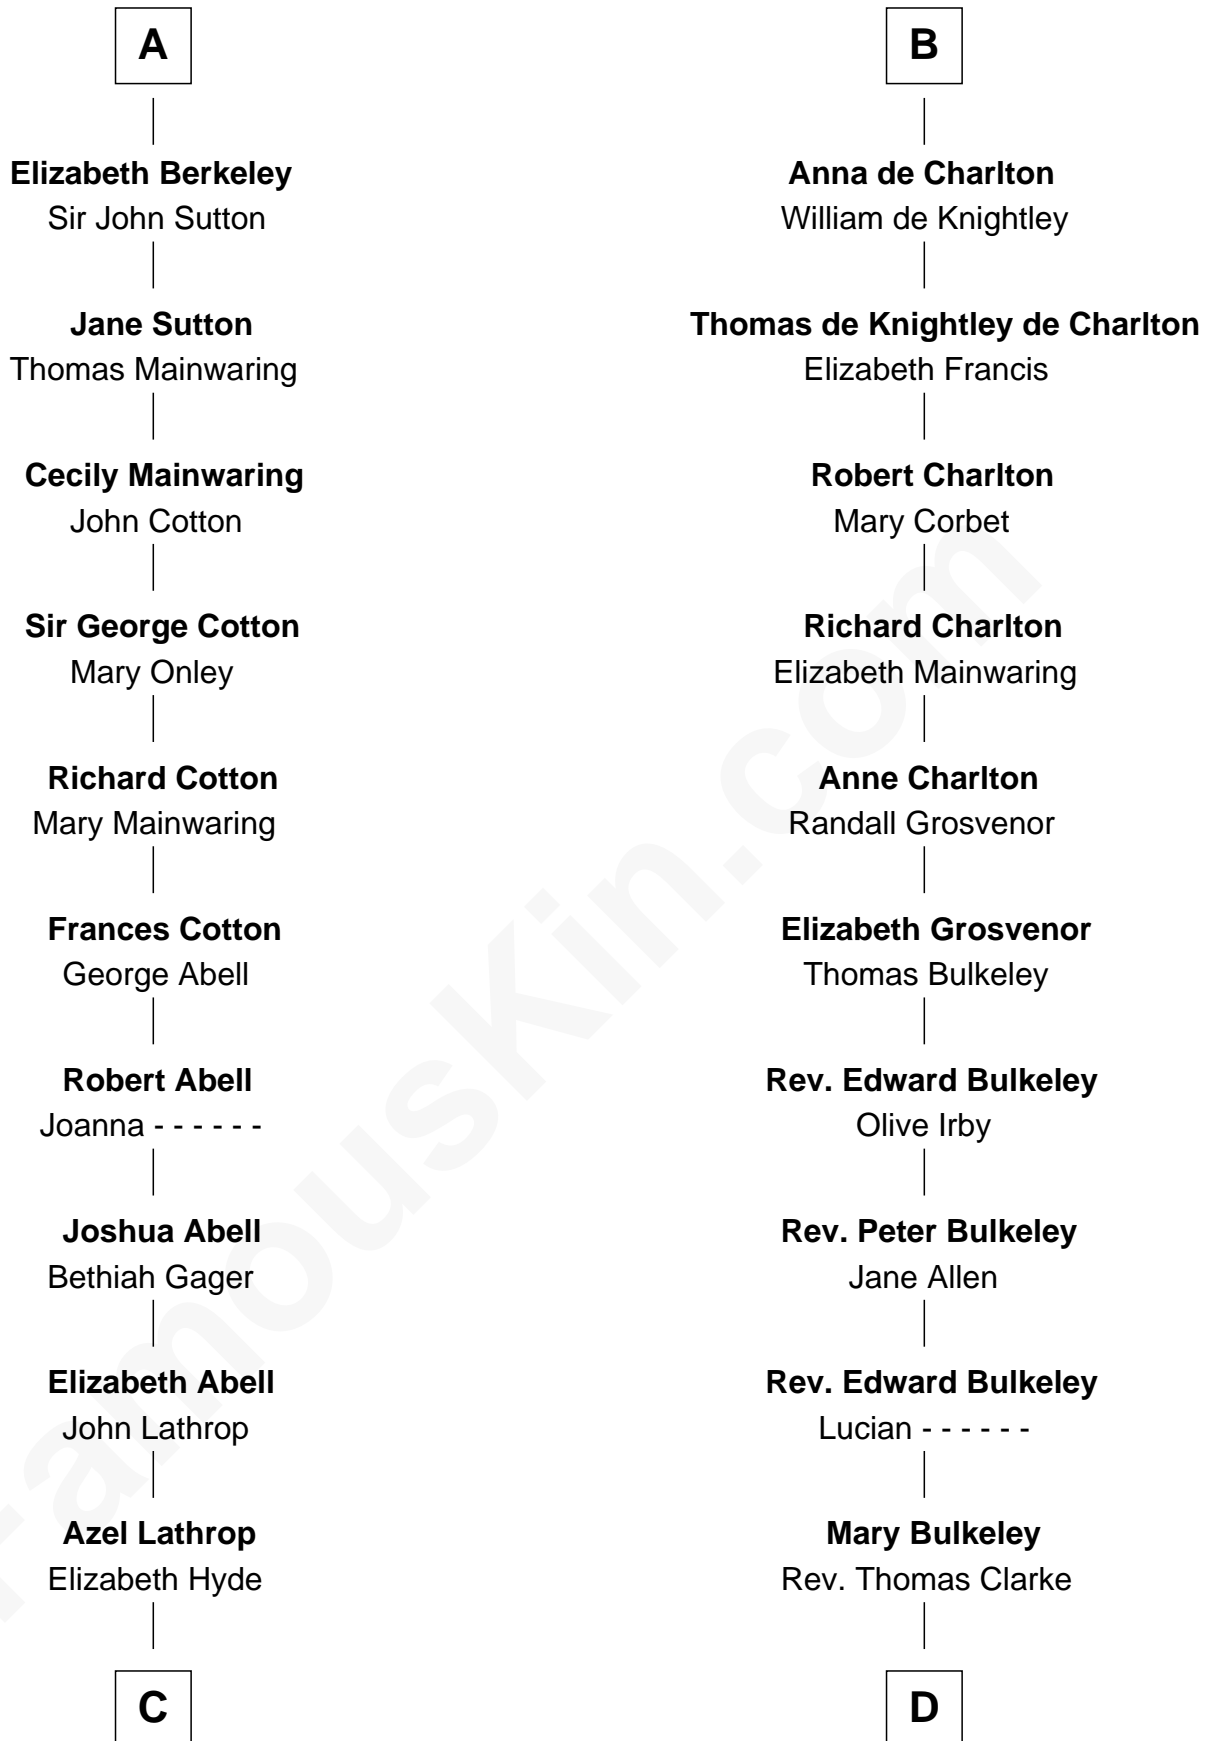

# FamousKin.com Relationship Chart of

**C. W. Post**

*Founder of Post Cereals*

19th cousin of

**John Hancock**

*Signer of the Declaration of Independence*

**Henry II, King of England**

*with wife*  
*Eleanor of Aquitaine*

**Sir William Longespee**

Ela of Salisbury

**Stephen Longespee**

Emmeline de Ridelisford

**Ela Longespee**

Sir Roger la Zouche

**Sir Alan la Zouche**

Eleanor de Segrave

**Elena Zouche**

Alan de Charlton

**Alan de Charlton**

Margery FitzAer

**Thomas de Charlton**

-----

**B**

**C**

**Erastus Lathrop**

Sarah Bailey

**Caroline Cushman Lathrop**

Charles Rollin Post

**C. W. Post**

*Founder of Post Cereals*

**D**

**Elizabeth Clarke**