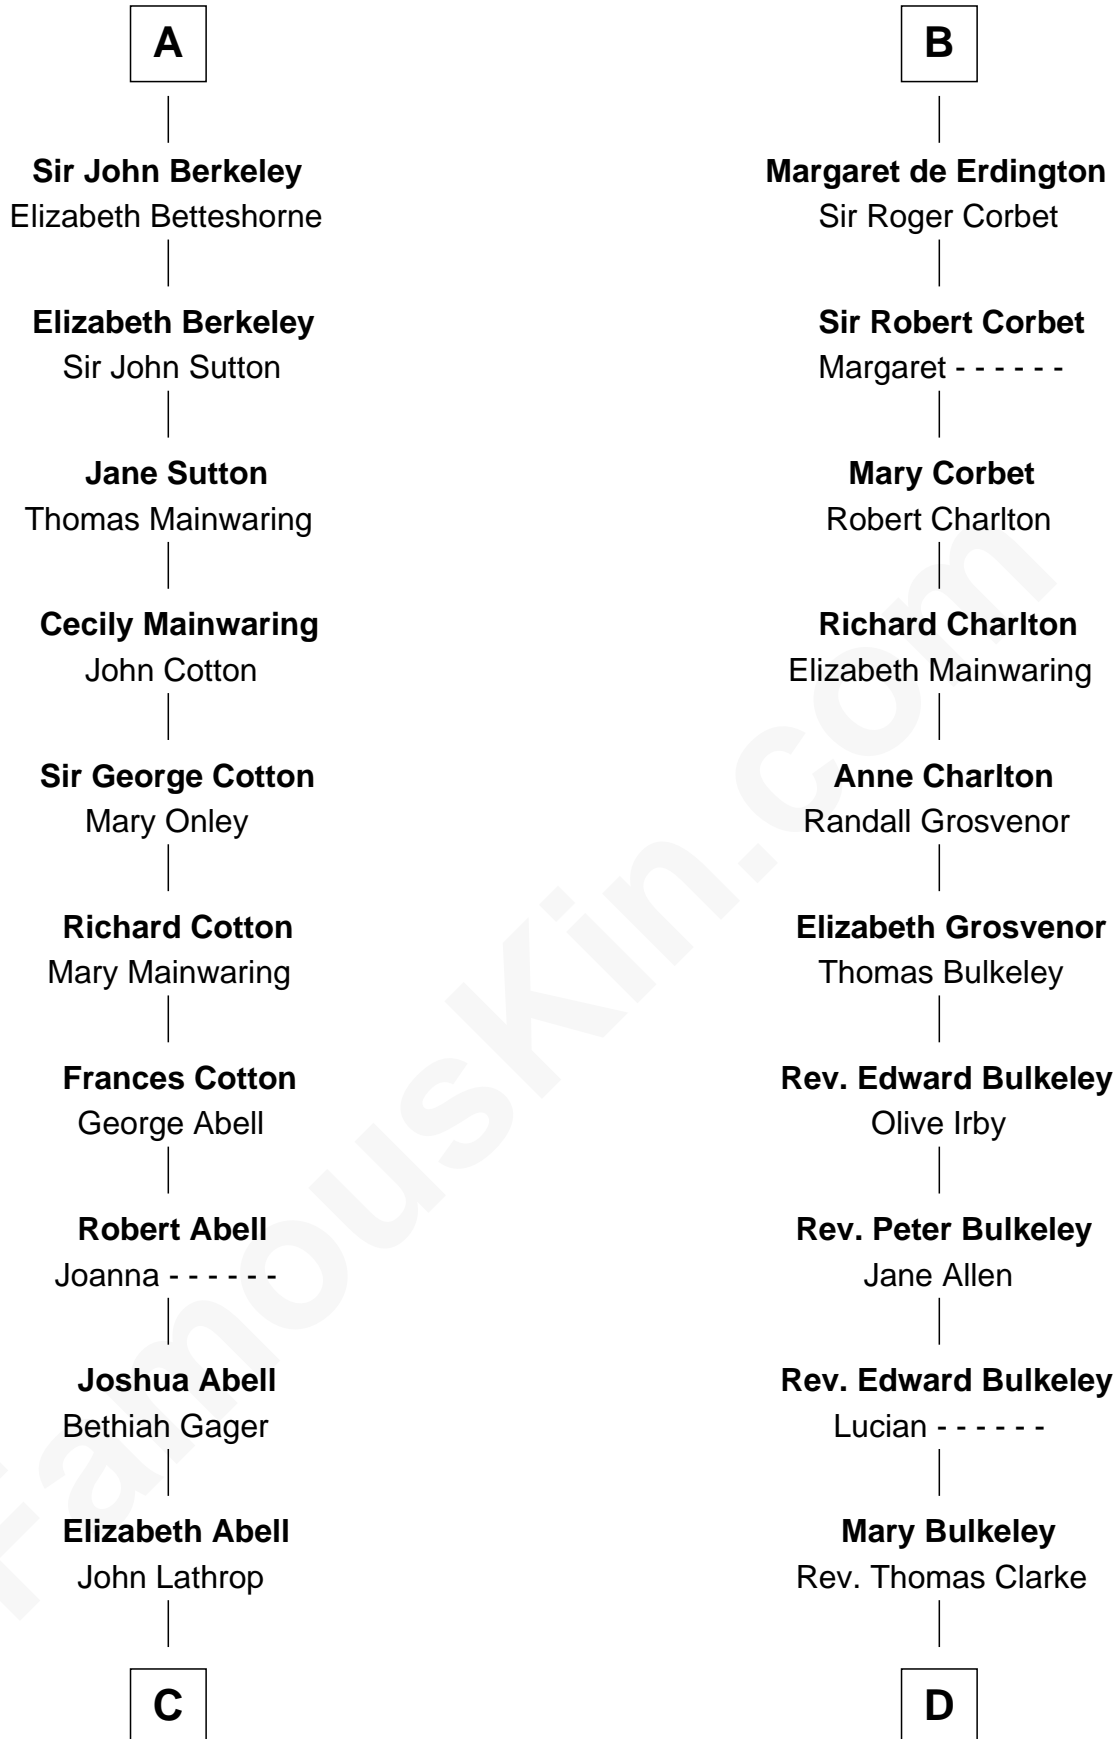

# FamousKin.com Relationship Chart of

**C. W. Post**

*Founder of Post Cereals*

19th cousin 1 time removed of

**John Hancock**

*Signer of the Declaration of Independence*

**Robert of Gloucester**

Mabel FitzHamon

Sir Henry de Erdington

**Sir Henry de Erdington**

Joan de Wolvey

**Sir Giles de Erdington**

Elizabeth de Tolthorpe

**B**

**C**

**Azel Lathrop**  
Elizabeth Hyde

**Erastus Lathrop**  
Sarah Bailey

**Caroline Cushman Lathrop**  
Charles Rollin Post

**C. W. Post**  
*Founder of Post Cereals*

**D**

**Elizabeth Clarke**  
John Hancock

**Rev. John Hancock**  
Mary Hawke