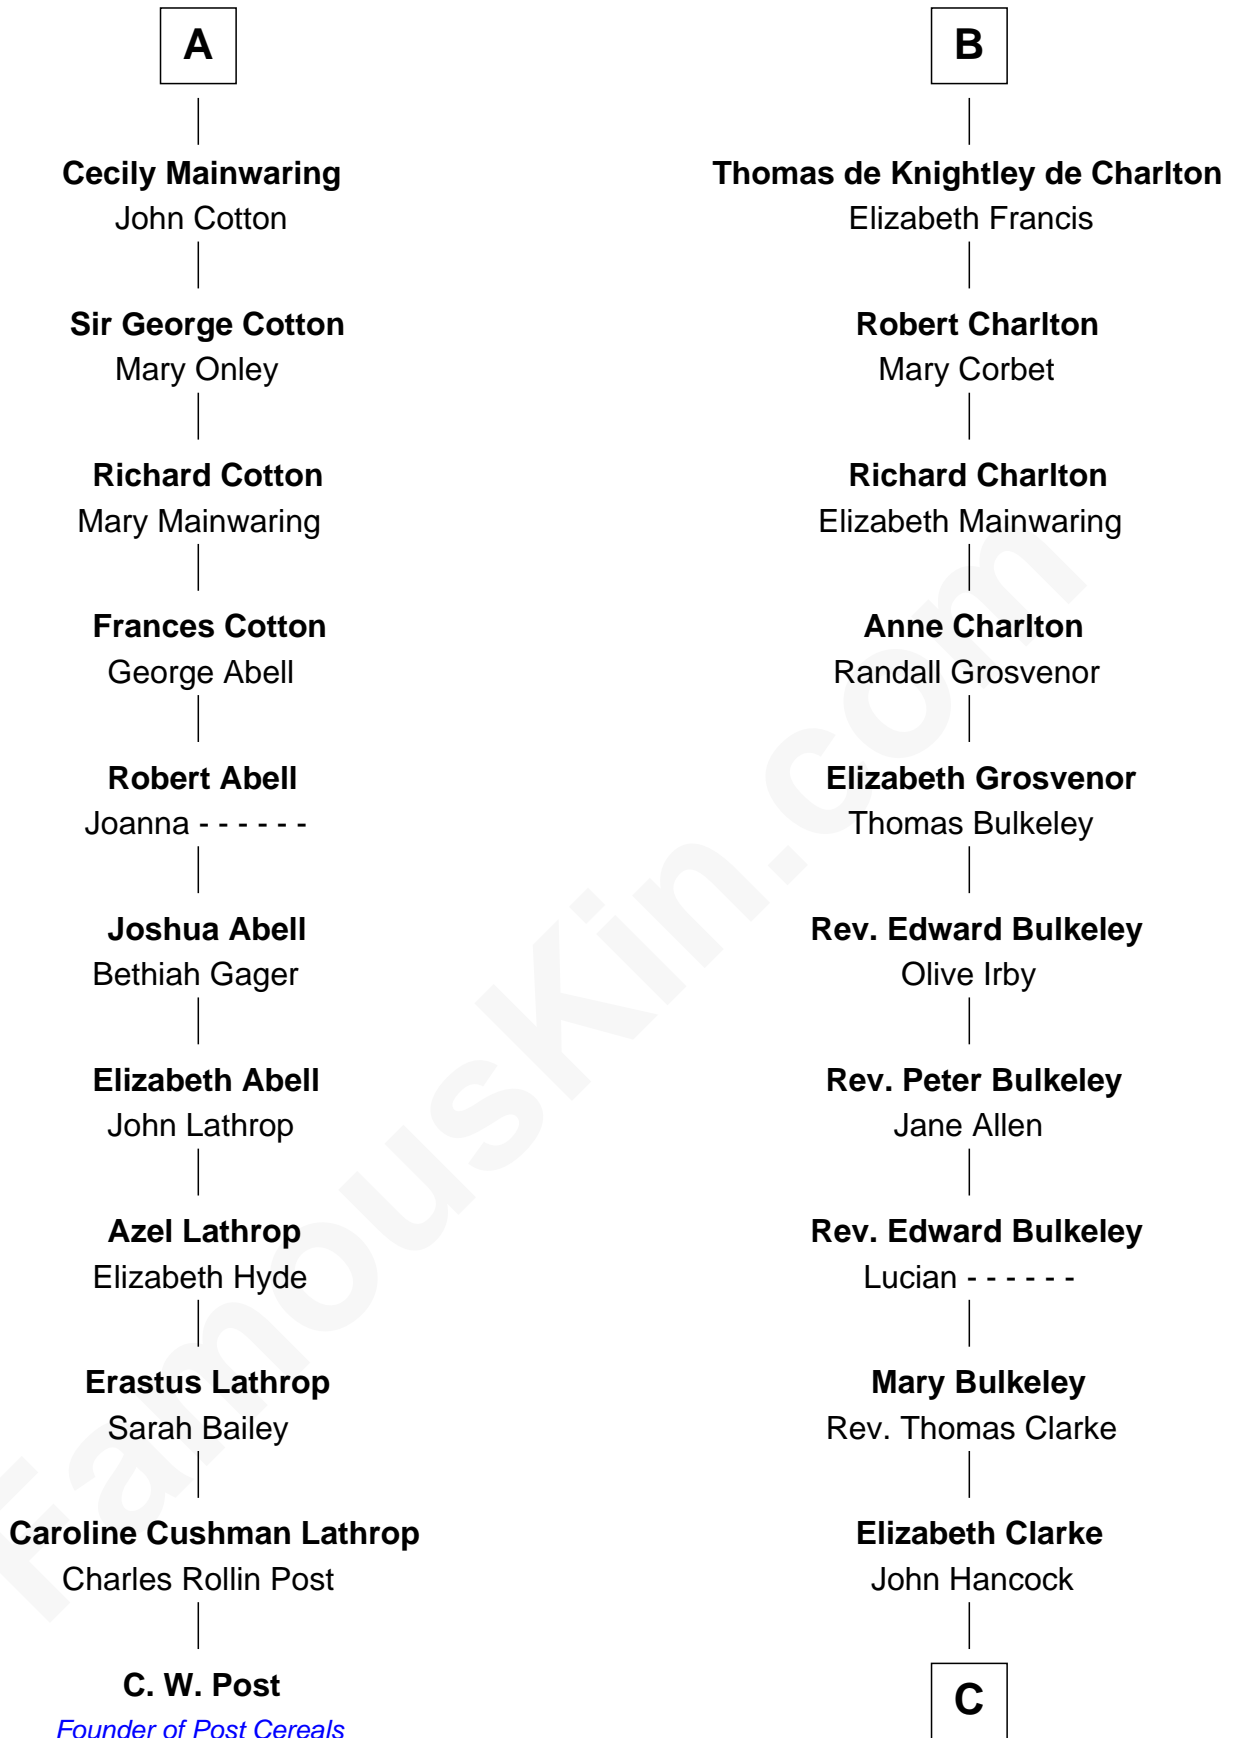

FamousKin.com Relationship Chart of

C. W. Post

Founder of Post Cereals

17th cousin 1 time removed of

John Hancock

Signer of the Declaration of Independence

C

Rev. John Hancock

Mary Hawke

John Hancock

Signer of Declaration of Independence

FamousKin.com