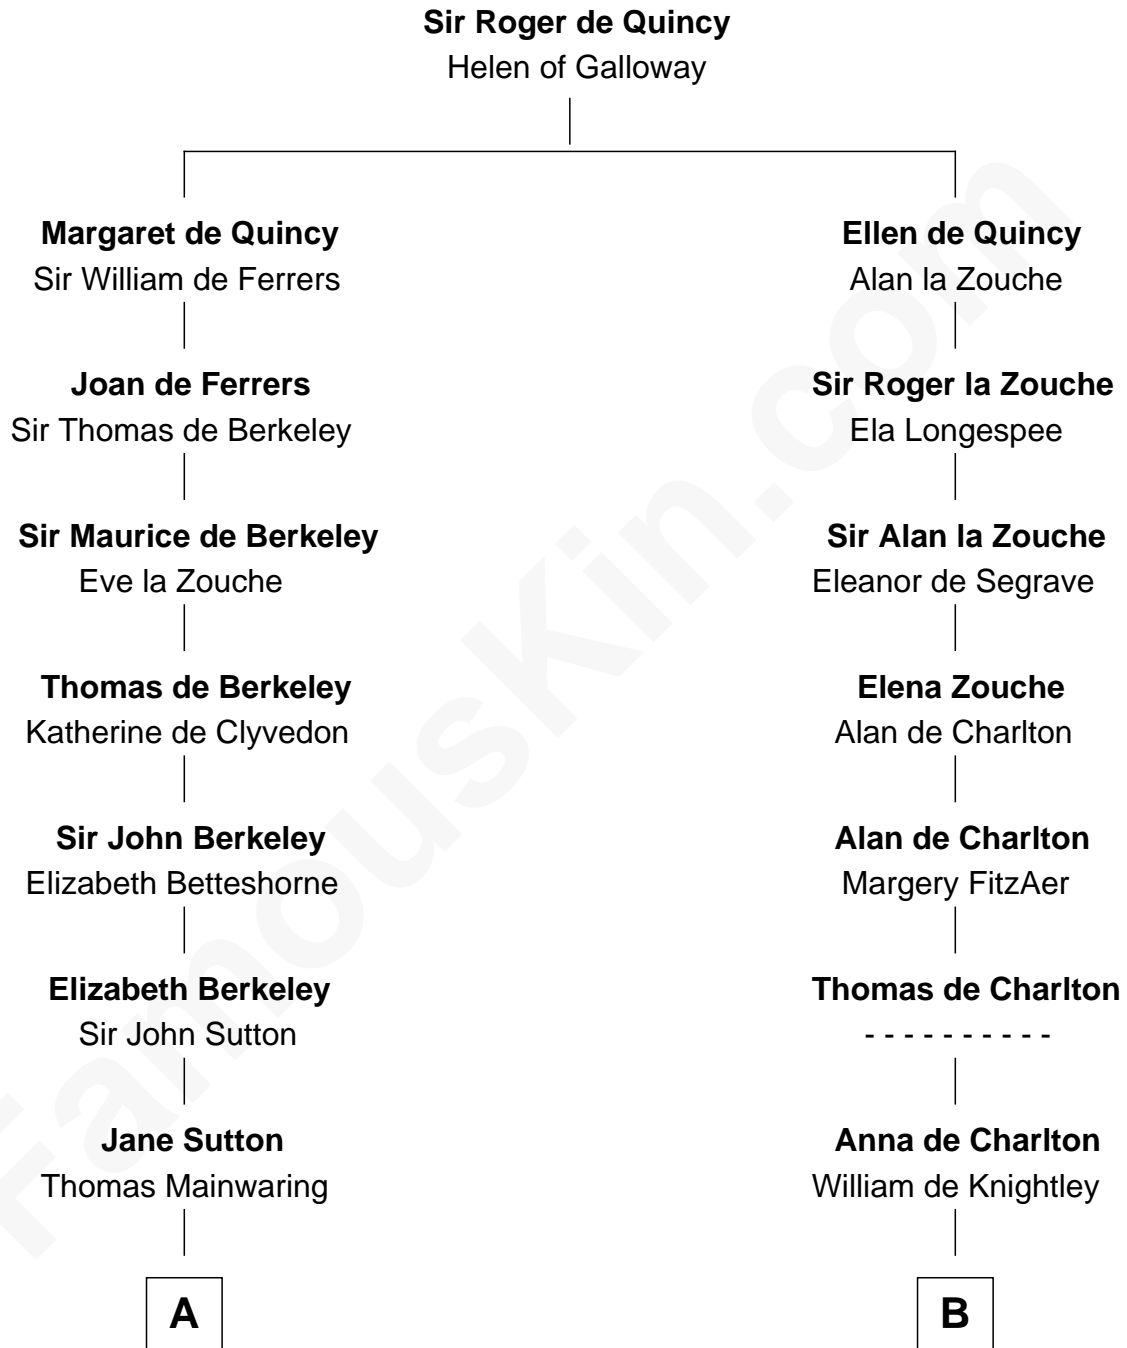

FamousKin.com Relationship Chart of

C. W. Post

Founder of Post Cereals

17th cousin 1 time removed of

John Hancock

Signer of the Declaration of Independence

C

Rev. John Hancock

Mary Hawke

John Hancock

Signer of Declaration of Independence

FamousKin.com