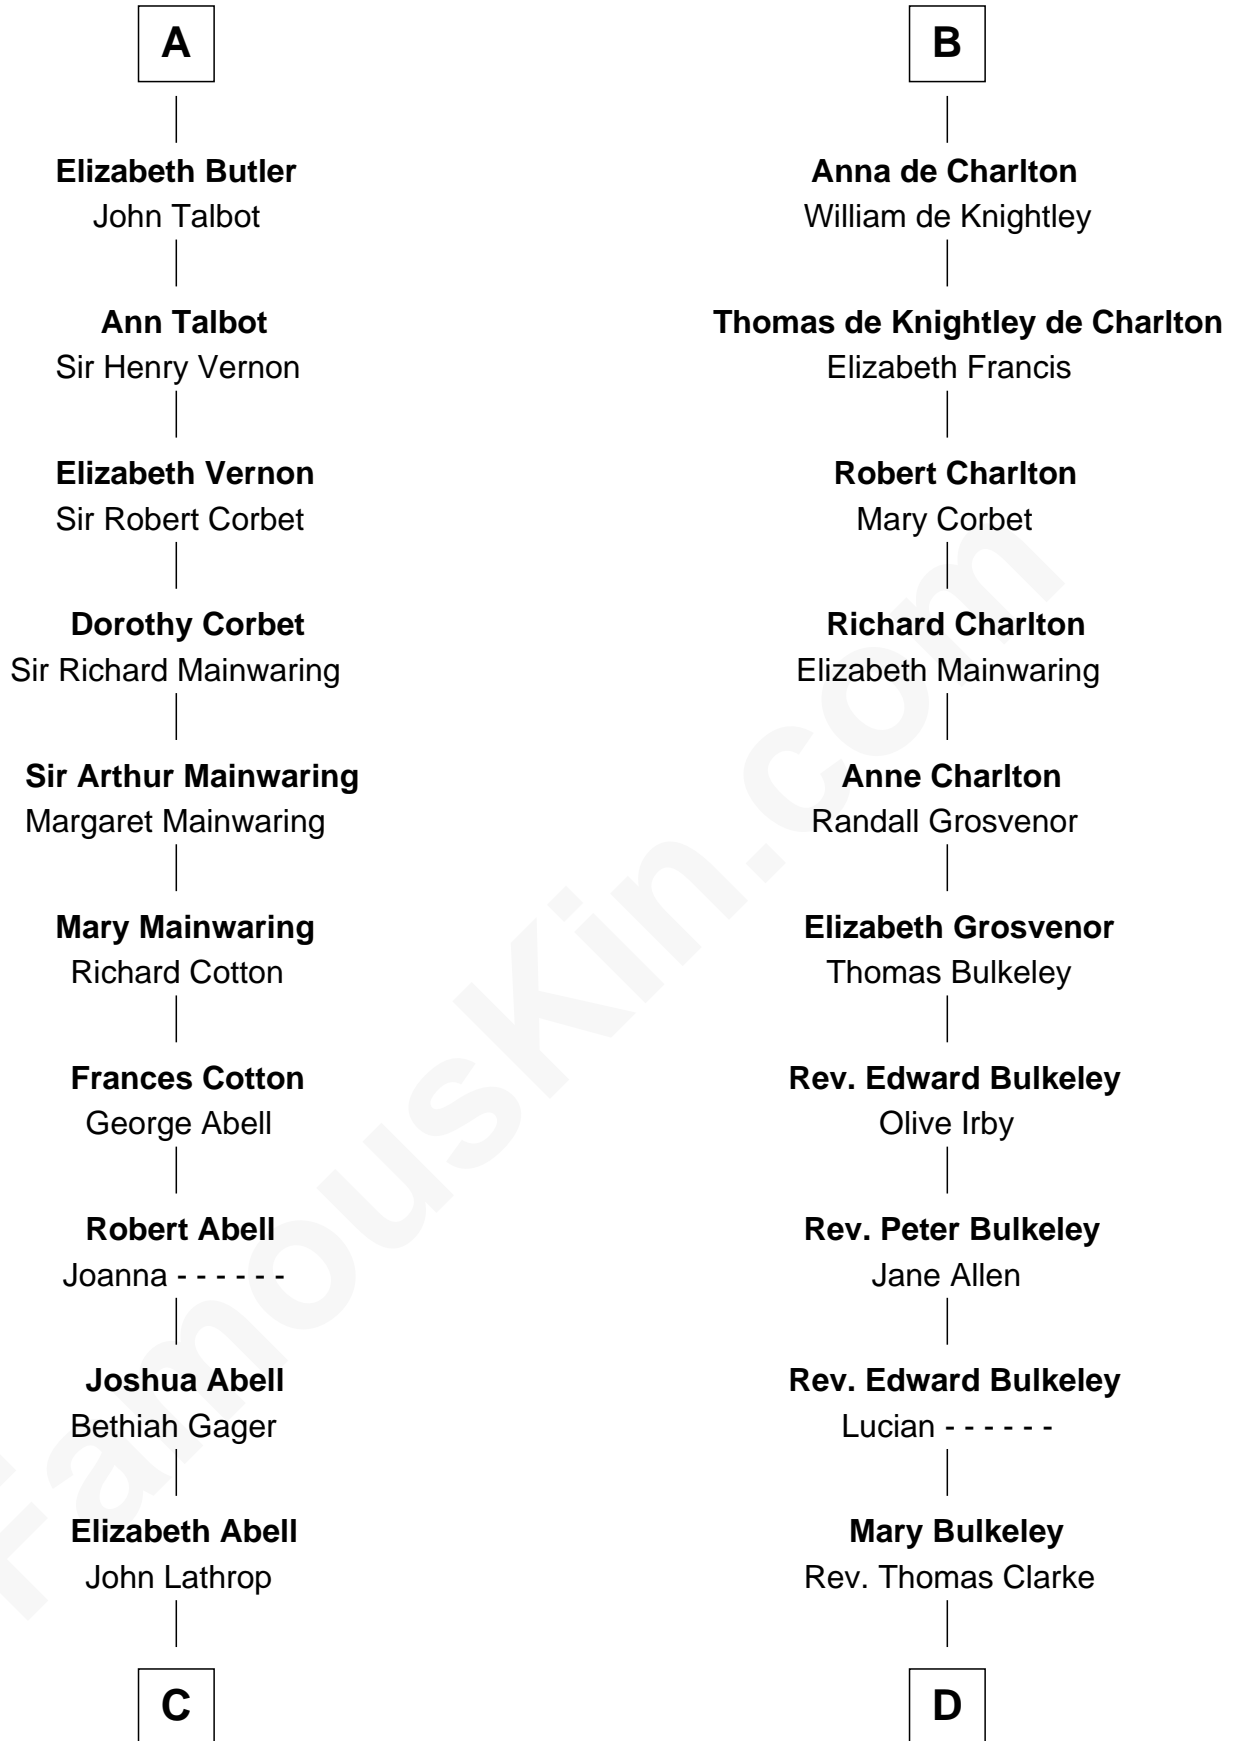

FamousKin.com Relationship Chart of

C. W. Post

Founder of Post Cereals

19th cousin 1 time removed of

John Hancock

Signer of the Declaration of Independence

C

Azel Lathrop
Elizabeth Hyde

Erastus Lathrop
Sarah Bailey

Caroline Cushman Lathrop
Charles Rollin Post

C. W. Post
Founder of Post Cereals

D

Elizabeth Clarke
John Hancock

Rev. John Hancock
Mary Hawke

John Hancock
Signer of Declaration of Independence