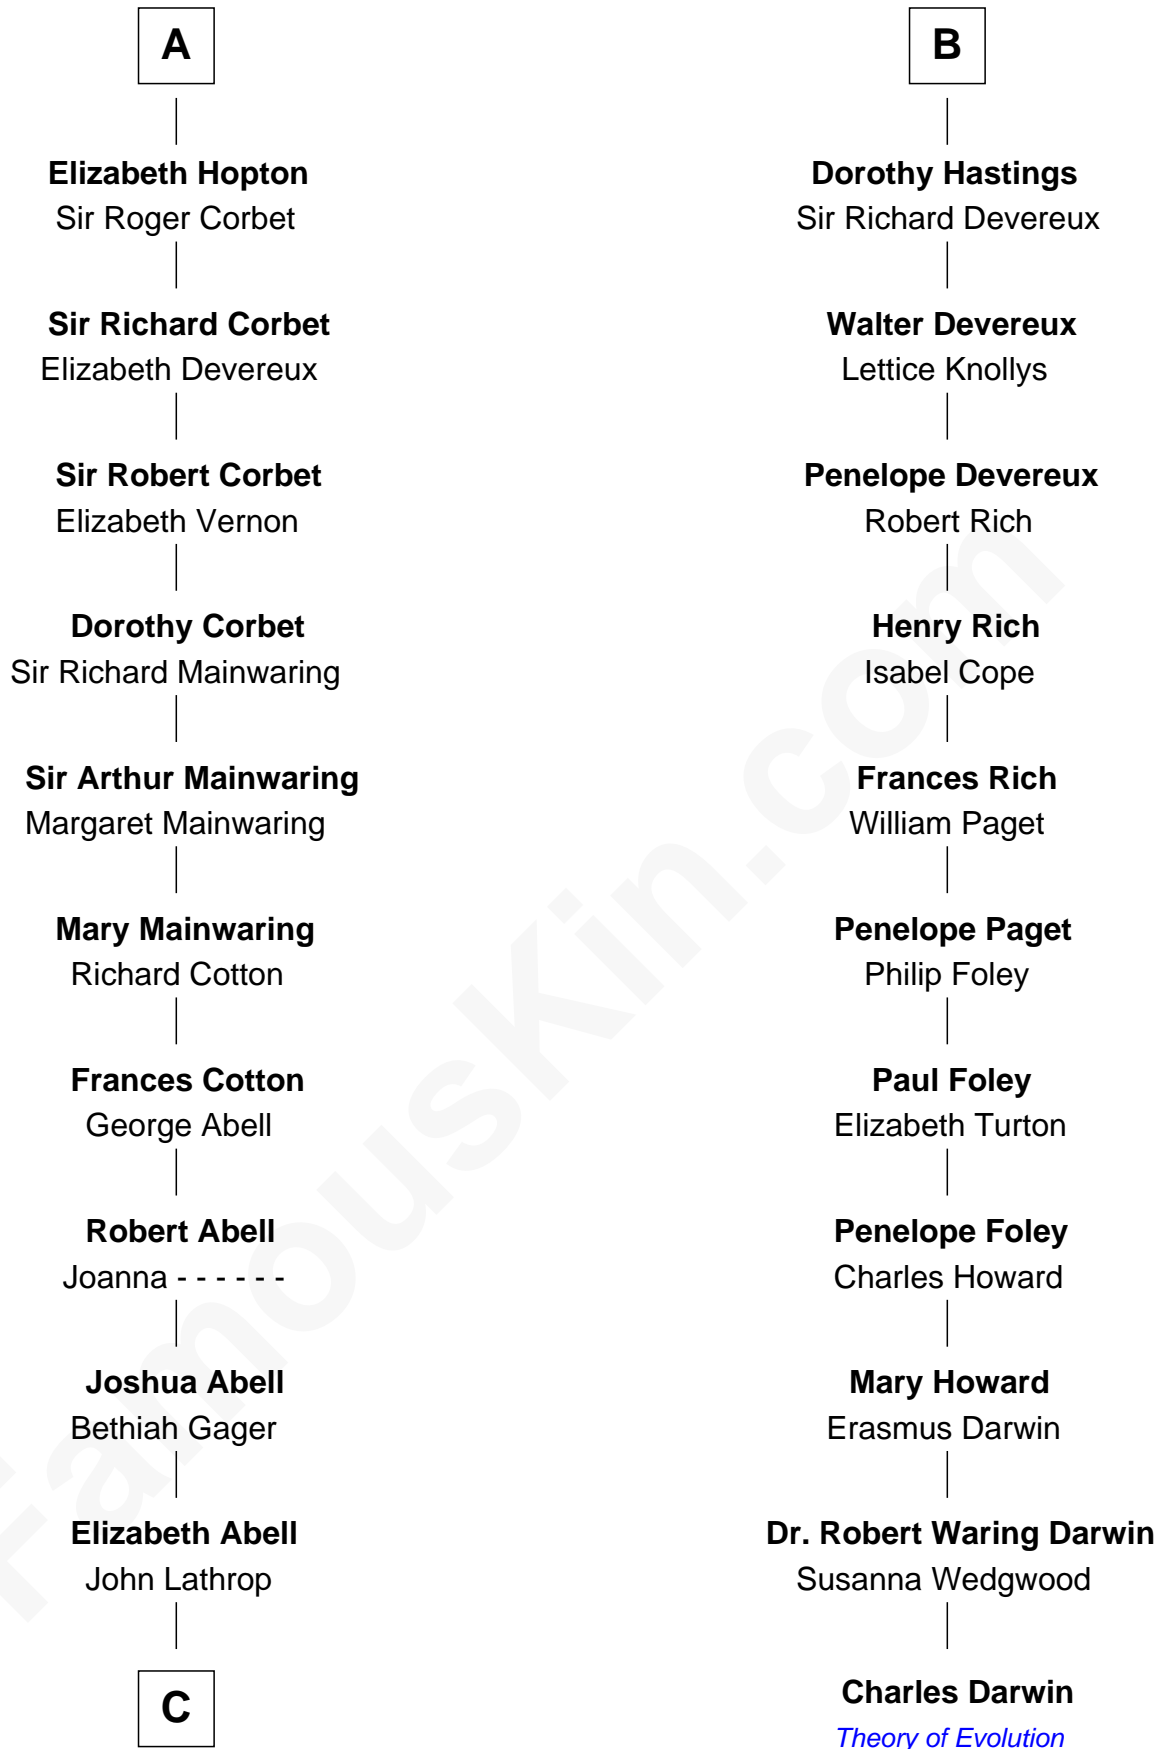

FamousKin.com Relationship Chart of

C. W. Post

Founder of Post Cereals

17th cousin 3 times removed of

Charles Darwin

Theory of Evolution

John de Botetourte

Maud FitzThomas

C

—
Azel Lathrop
Elizabeth Hyde

—
Erastus Lathrop
Sarah Bailey

—
Caroline Cushman Lathrop
Charles Rollin Post

—
C. W. Post
Founder of Post Cereals

FamousKin.com