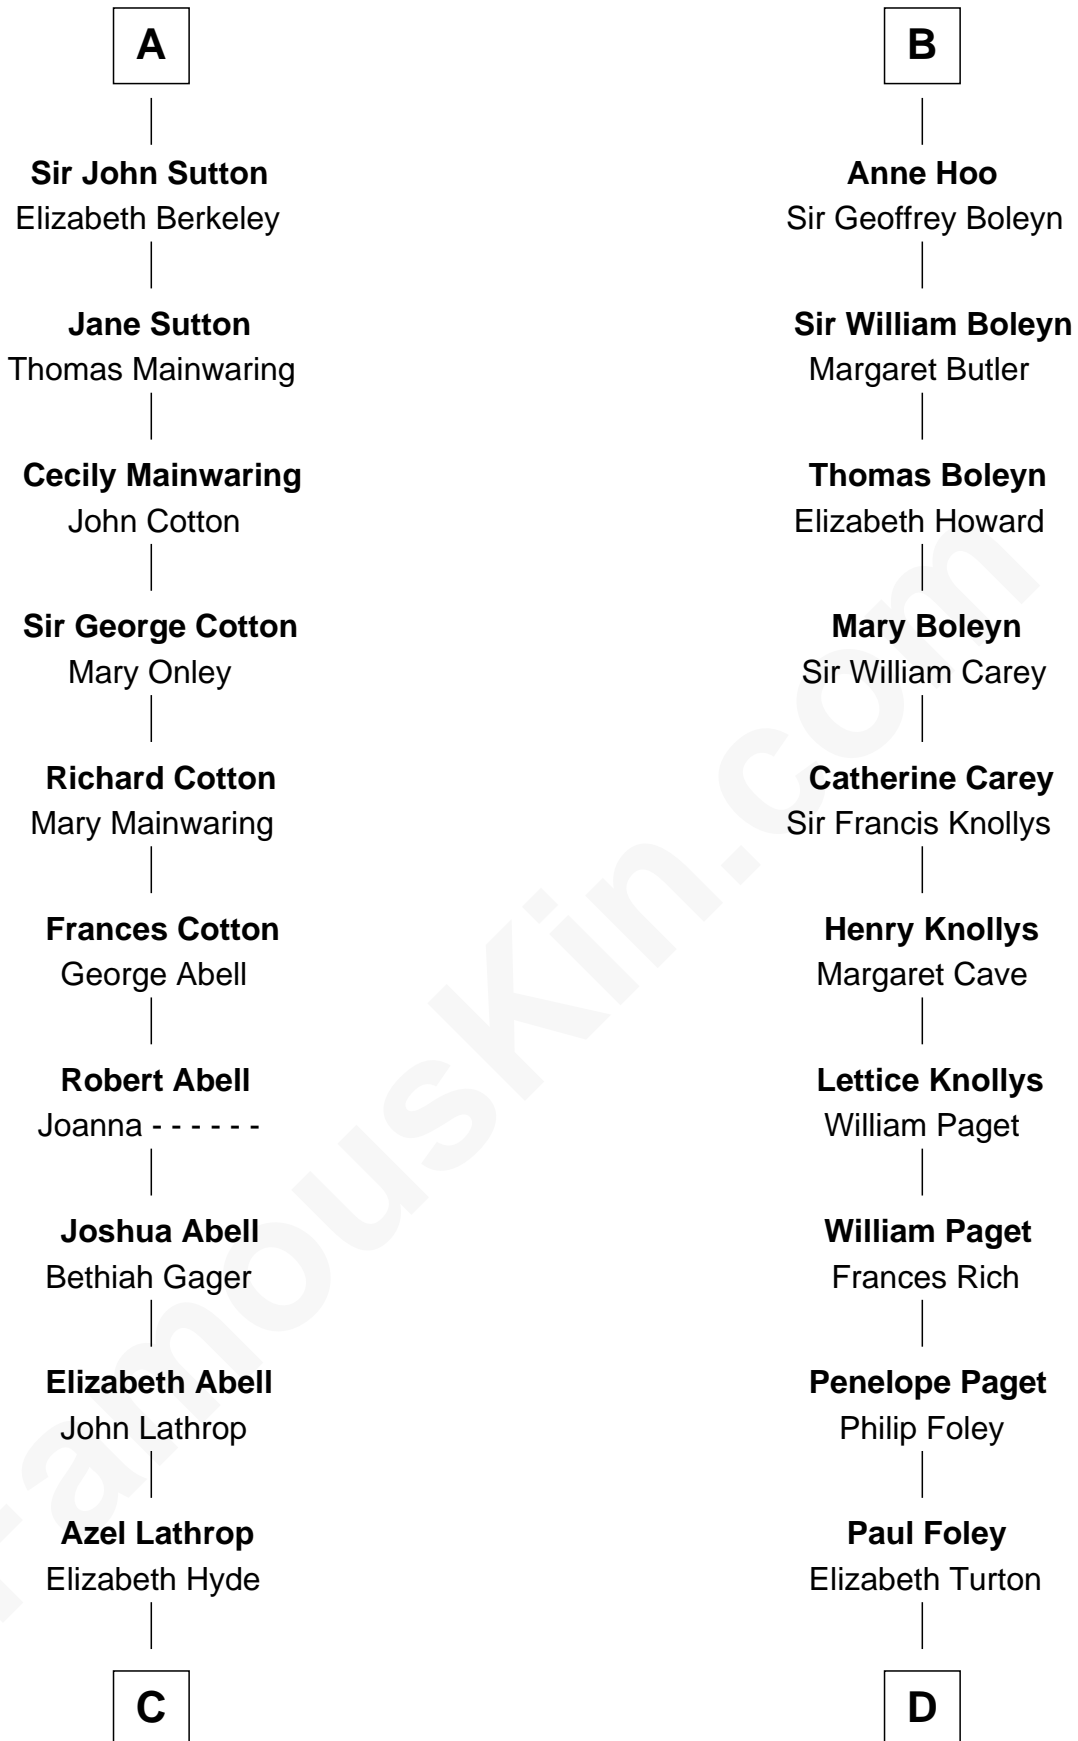

FamousKin.com Relationship Chart of

C. W. Post

Founder of Post Cereals

19th cousin 1 time removed of

Charles Darwin

Theory of Evolution

Sir Ralph de Somery

Margaret le Gras

FamousKin.com