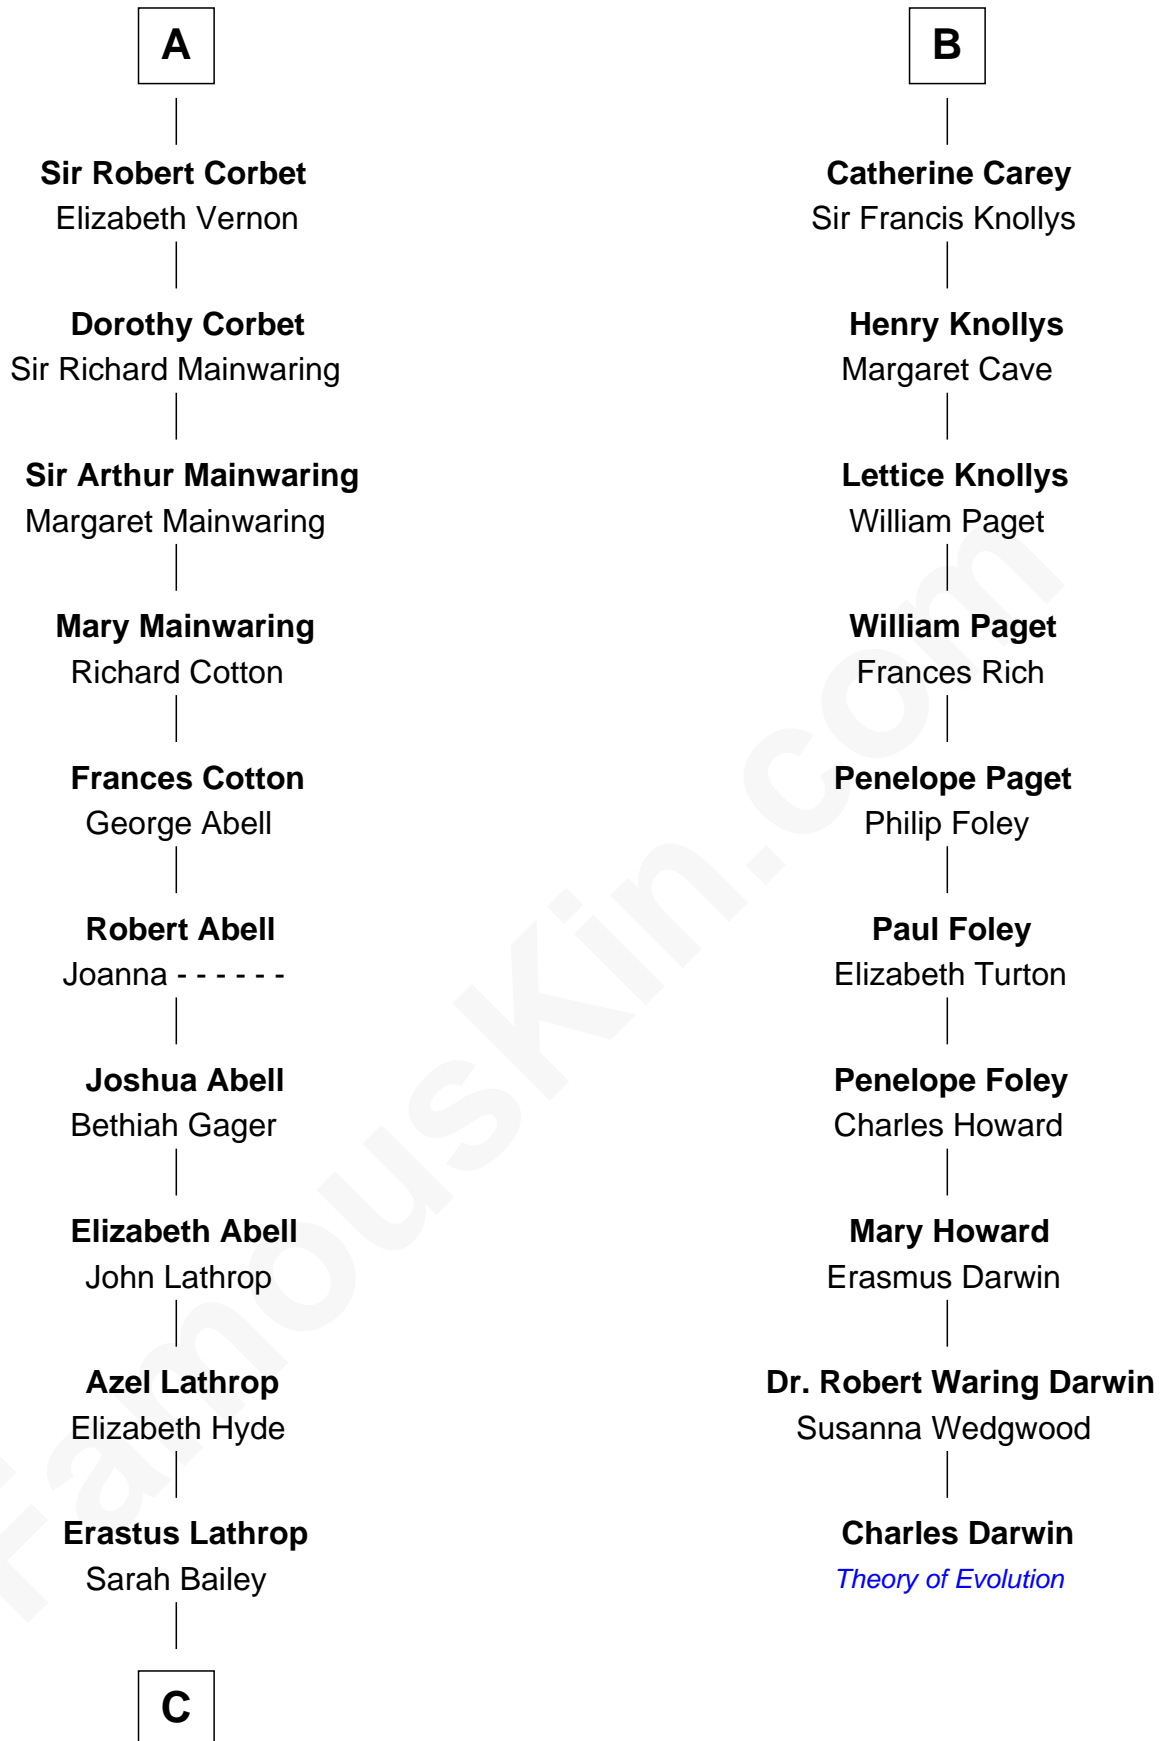

FamousKin.com Relationship Chart of

C. W. Post

Founder of Post Cereals

16th cousin 2 times removed of

Charles Darwin

Theory of Evolution

C

—
Caroline Cushman Lathrop

Charles Rollin Post

—
C. W. Post

Founder of Post Cereals

FamousKin.com