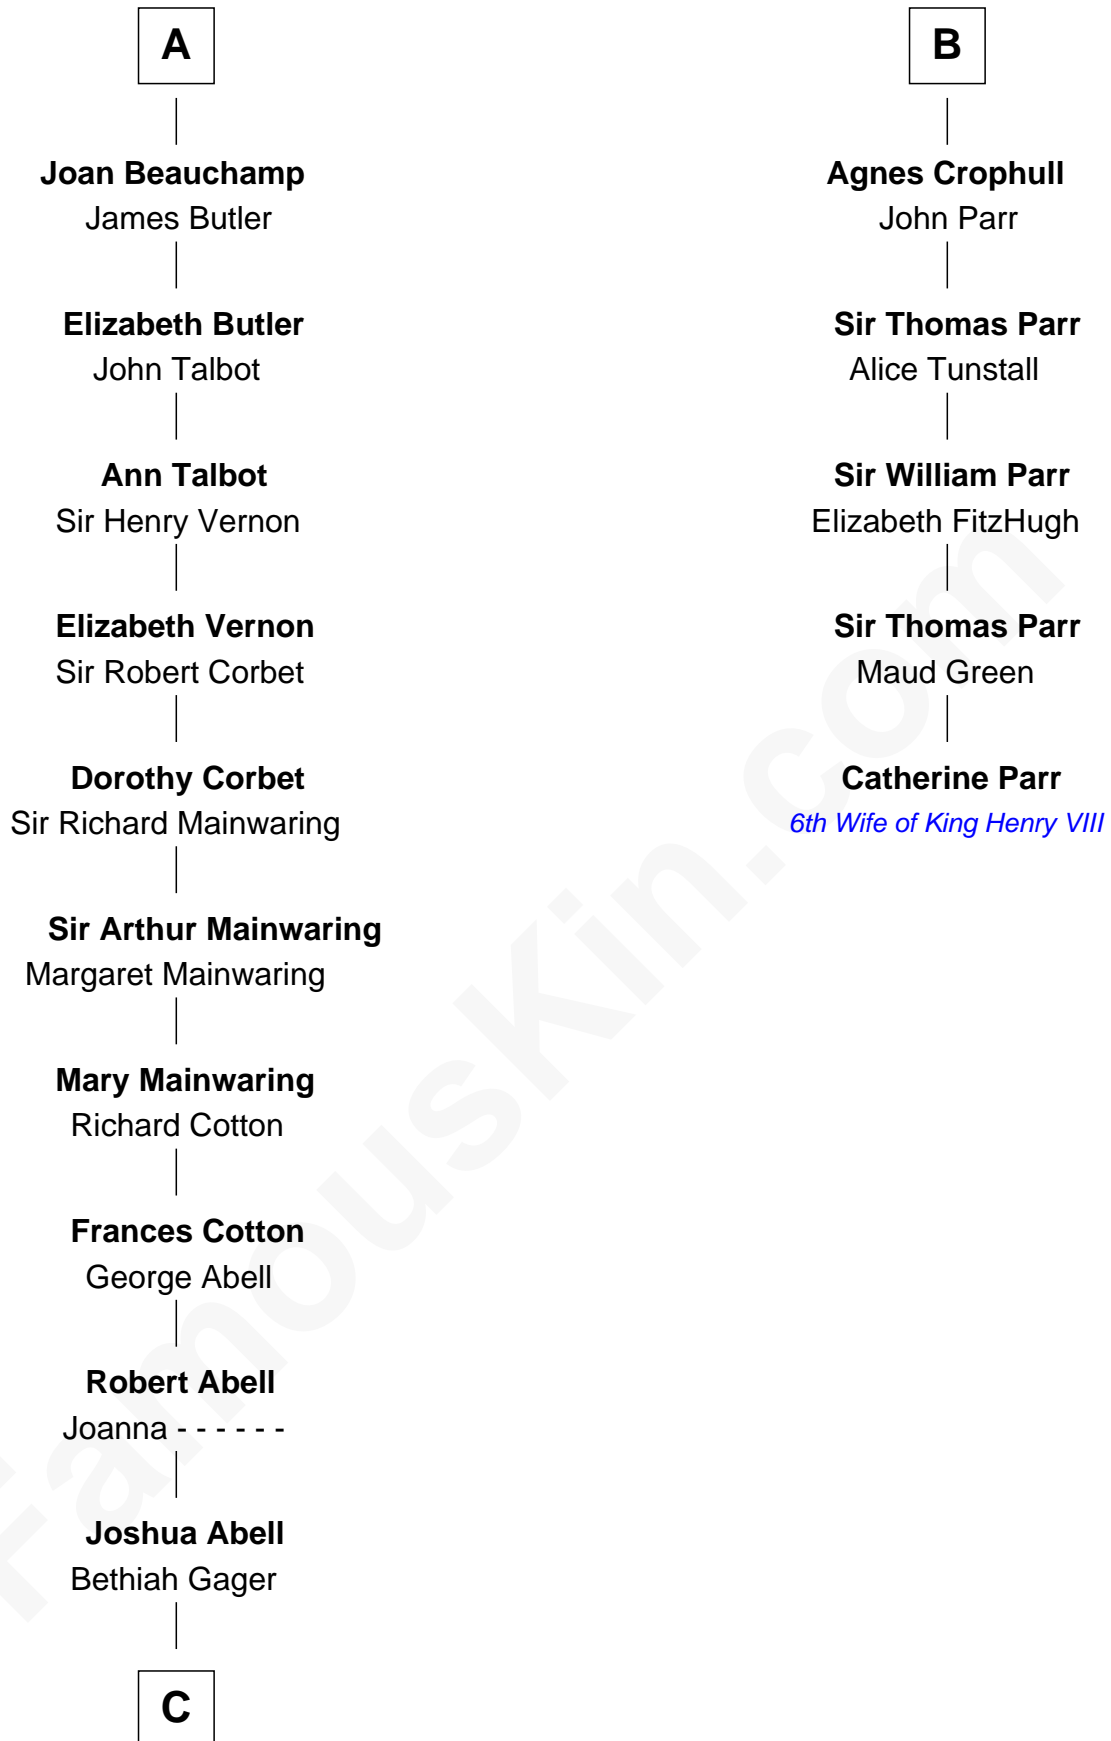

FamousKin.com Relationship Chart of

C. W. Post

Founder of Post Cereals

11th cousin 10 times removed of

Catherine Parr

6th Wife of King Henry VIII

Humphrey IV de Bohun

Margaret of Scotland

C

—
Elizabeth Abell

John Lathrop

—
Azel Lathrop

Elizabeth Hyde

—
Erastus Lathrop

Sarah Bailey

—
Caroline Cushman Lathrop