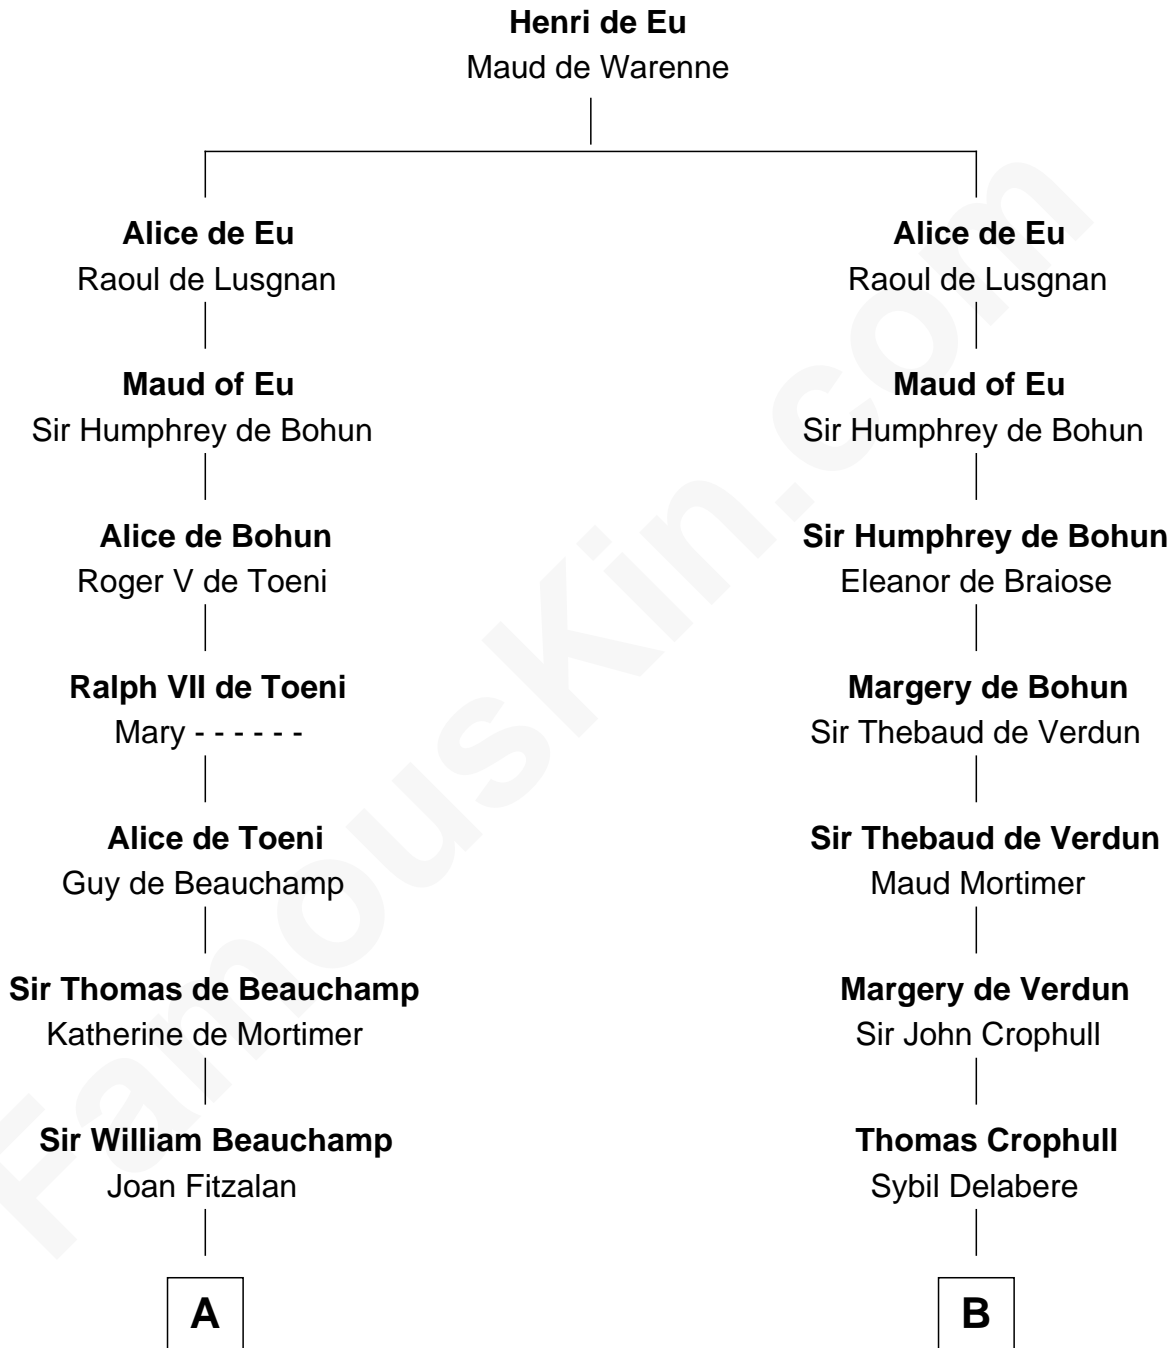

FamousKin.com Relationship Chart of

C. W. Post

Founder of Post Cereals

11th cousin 10 times removed of

Catherine Parr

6th Wife of King Henry VIII

C

—
Elizabeth Abell

John Lathrop

—
Azel Lathrop

Elizabeth Hyde

—
Erastus Lathrop

Sarah Bailey

—
Caroline Cushman Lathrop

Charles Rollin Post

—
C. W. Post