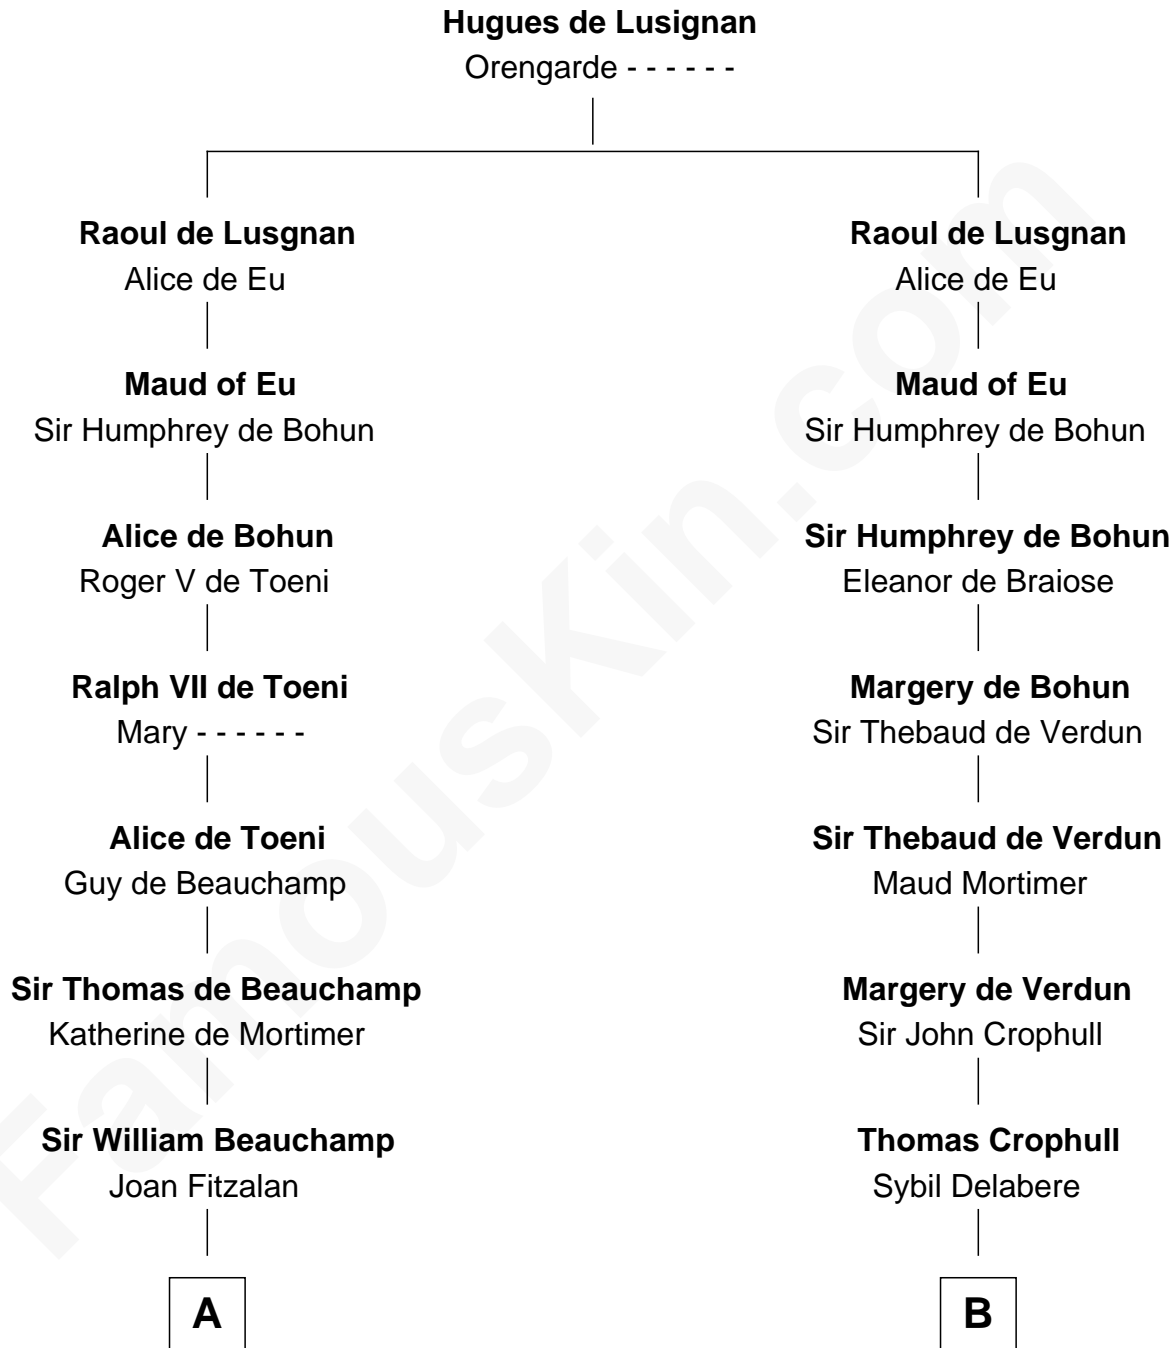

FamousKin.com Relationship Chart of

C. W. Post

Founder of Post Cereals

11th cousin 10 times removed of

Catherine Parr

6th Wife of King Henry VIII

C

—
Elizabeth Abell

John Lathrop

—
Azel Lathrop

Elizabeth Hyde

—
Erastus Lathrop

Sarah Bailey

—
Caroline Cushman Lathrop

Charles Rollin Post

—
C. W. Post